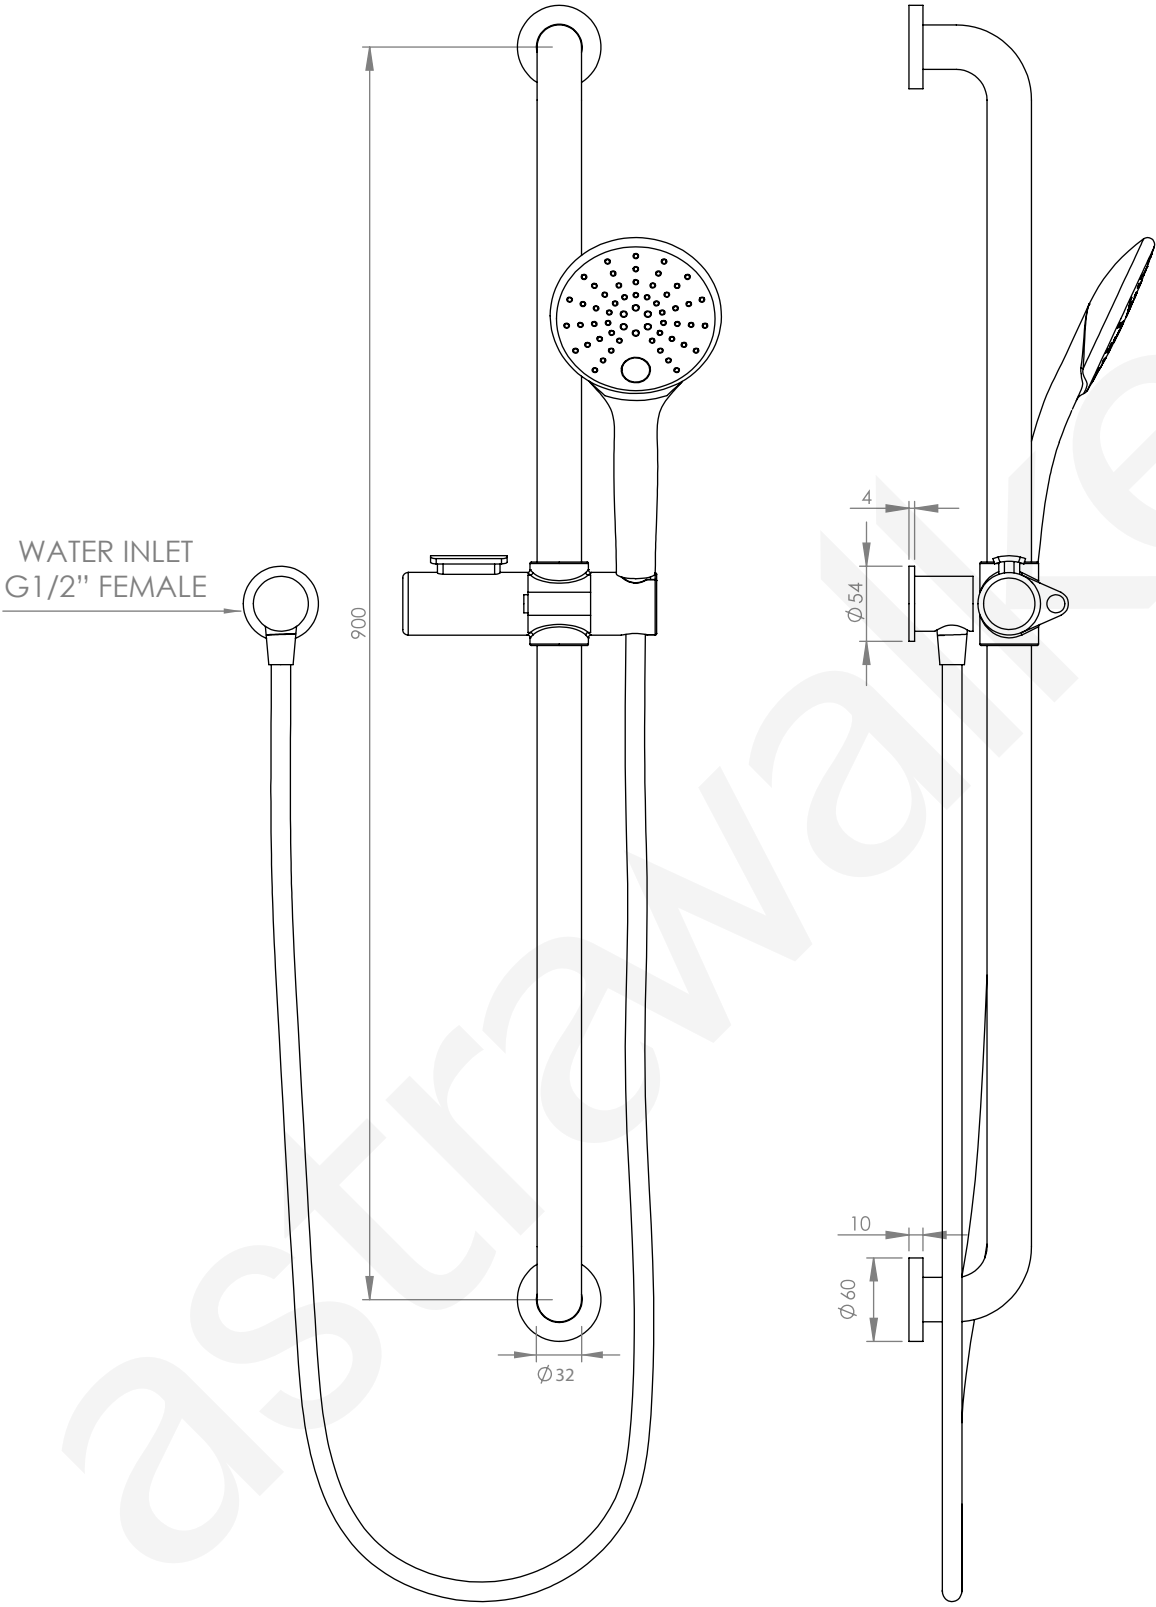

**A69.43.V2.DDA**

SLIDER BAR SET WITH MULTI-FUNCTION HAND SHOWER DDA

3 STAR/9Lpm WELS RATING

HOSE LENGTH 1.5m