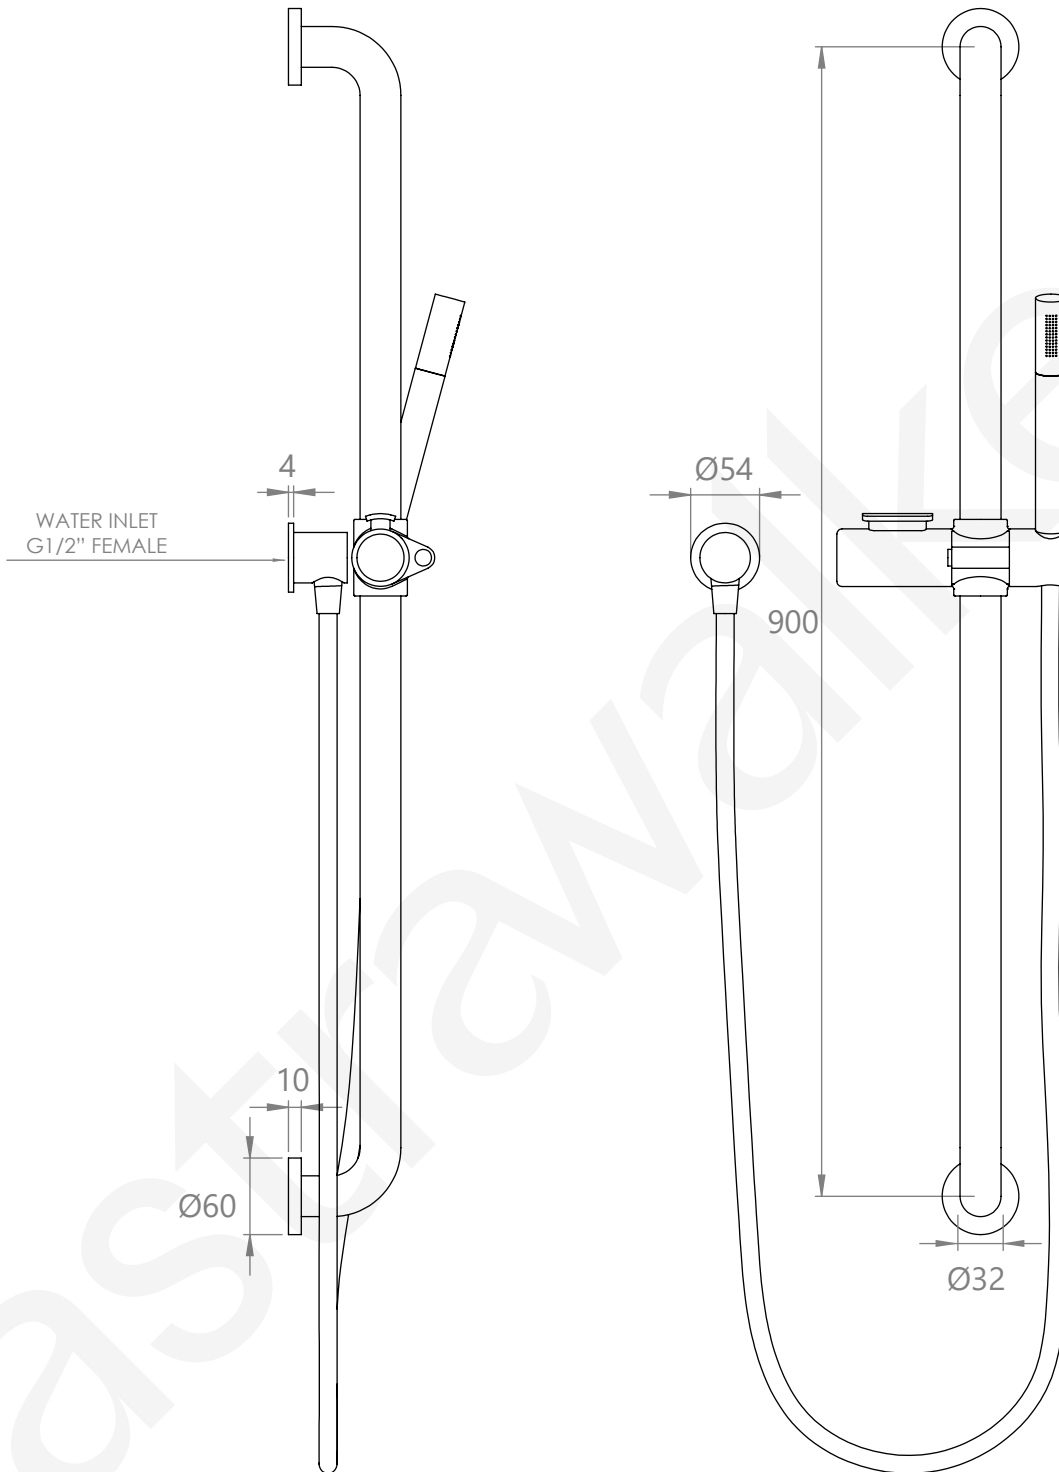

A69.43.DDA

SLIDER BAR SHOWER SET DDA

3 STAR/9Lpm WELS RATING

HOSE LENGTH 1.5m