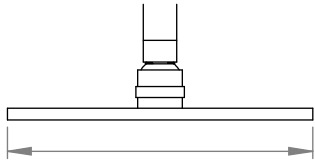

A69.11.A

SHOWER ROSE ONLY
4 STAR/6.5Lpm WELS RATING

STANDARD AS 200mm OVERHEAD ROSE
AVAILABLE WITH:

A69.11.A.250
250mm OVERHEAD ROSE
4 STAR/6Lpm WELS RATING

A69.11.A.300
300mm OVERHEAD ROSE
3 STAR/8Lpm WELS RATING

A69.11.A.400
400mm OVERHEAD ROSE
3 STAR/8.5Lpm WELS RATING