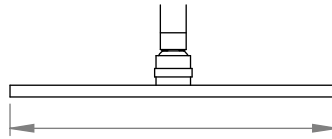

A69.11.A

SHOWER ROSE ONLY
4 STAR/6.5Lpm WELS RATING

STANDARD AS 200mm OVERHEAD ROSE
AVAILABLE WITH:

A69.11.A.250
250mm OVERHEAD ROSE
4 STAR/6Lpm WELS RATING

A69.11.A.300
300mm OVERHEAD ROSE
3 STAR/8Lpm WELS RATING

A69.11.A.400
400mm OVERHEAD ROSE
3 STAR/8.5Lpm WELS RATING