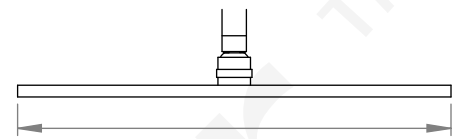

A69.11.A

SHOWER ROSE ONLY
4 STAR/6.5Lpm WELS RATING

STANDARD AS 200mm OVERHEAD ROSE
AVAILABLE WITH:

A69.11.A.250
250mm OVERHEAD ROSE
4 STAR/6Lpm WELS RATING

A69.11.A.300
300mm OVERHEAD ROSE
3 STAR/8Lpm WELS RATING

A69.11.A.400
400mm OVERHEAD ROSE
3 STAR/8.5Lpm WELS RATING