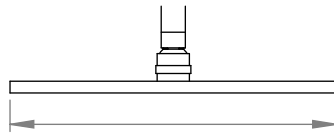

A69.11

SHOWER SET

4 STAR/6.5Lpm WELS RATING

STANDARD AS 200mm OVERHEAD ROSE
AVAILABLE WITH:

A69.11.250
250mm OVERHEAD ROSE
4 STAR/6Lpm WELS RATING

A69.11.300
300mm OVERHEAD ROSE
3 STAR/8Lpm WELS RATING

A69.11.400
400mm OVERHEAD ROSE
3 STAR/8.5Lpm WELS RATING