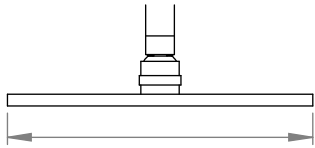

A69.11

SHOWER SET

4 STAR/6.5Lpm WELS RATING

STANDARD AS 200mm OVERHEAD ROSE
AVAILABLE WITH:

A69.11.250
250mm OVERHEAD ROSE
4 STAR/6Lpm WELS RATING

A69.11.300
300mm OVERHEAD ROSE
3 STAR/8Lpm WELS RATING

A69.11.400
400mm OVERHEAD ROSE
3 STAR/8.5Lpm WELS RATING