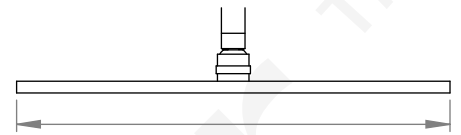

A69.11

SHOWER SET

4 STAR/6.5Lpm WELS RATING

STANDARD AS 200mm OVERHEAD ROSE
AVAILABLE WITH:

A69.11.250
250mm OVERHEAD ROSE
4 STAR/6Lpm WELS RATING

A69.11.300
300mm OVERHEAD ROSE
3 STAR/8Lpm WELS RATING

A69.11.400
400mm OVERHEAD ROSE
3 STAR/8.5Lpm WELS RATING