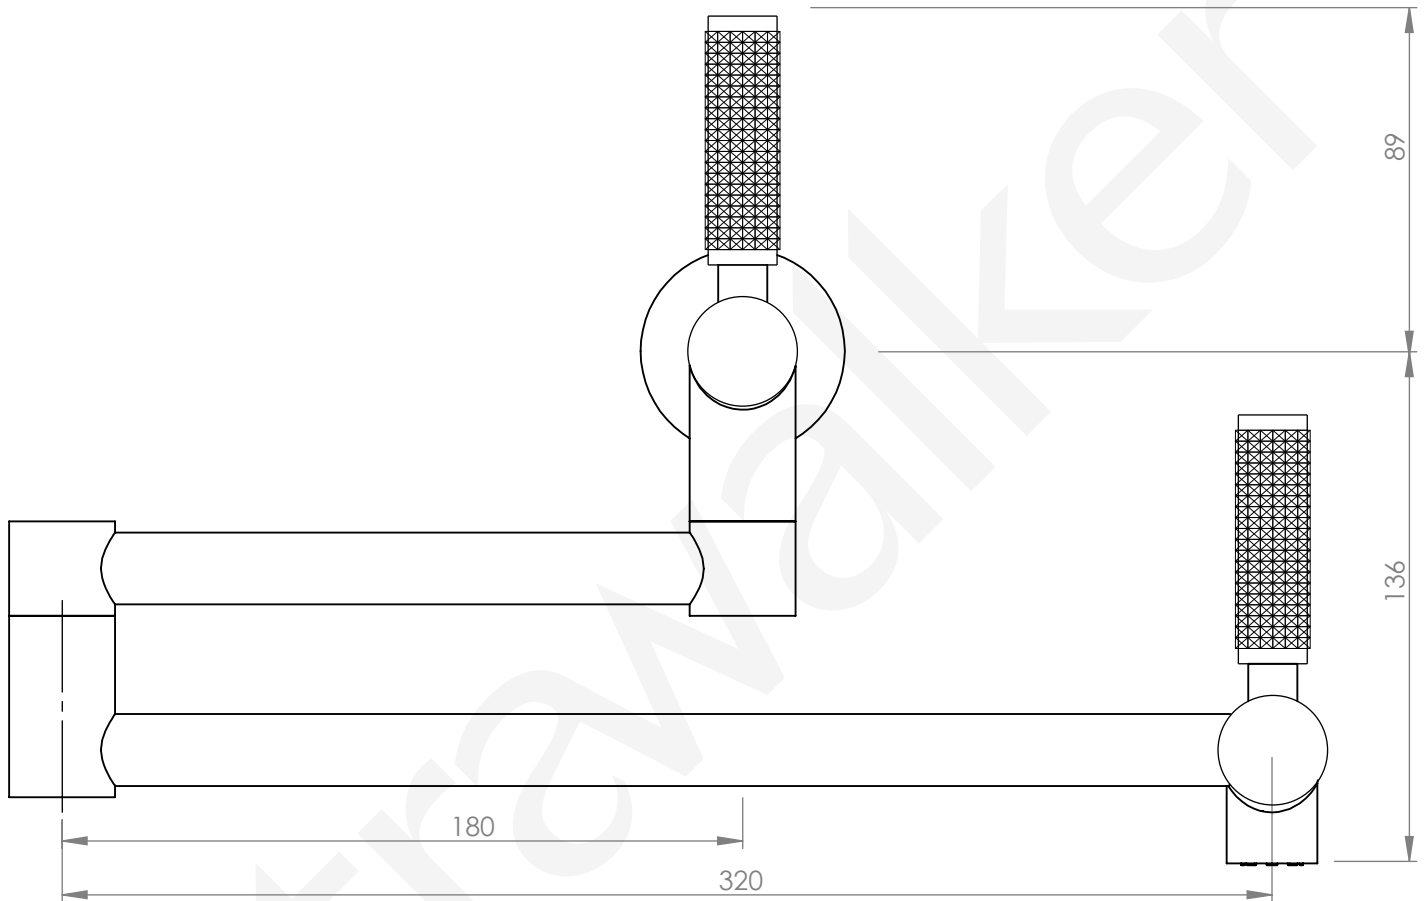

**A68.26.KN**  
POT FILLER

NOTE: 534mm OVERALL REACH FROM WALL