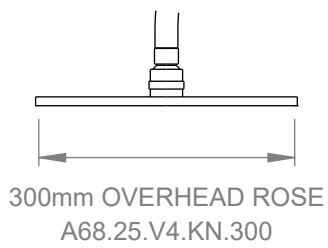

A68.25.V4.KN

SHOWER SET

3 STAR/9Lpm WELS RATING

STANDARD AS 200mm OVERHEAD ROSE
AVAILABLE WITH:

HOSE LENGTH 1.5m