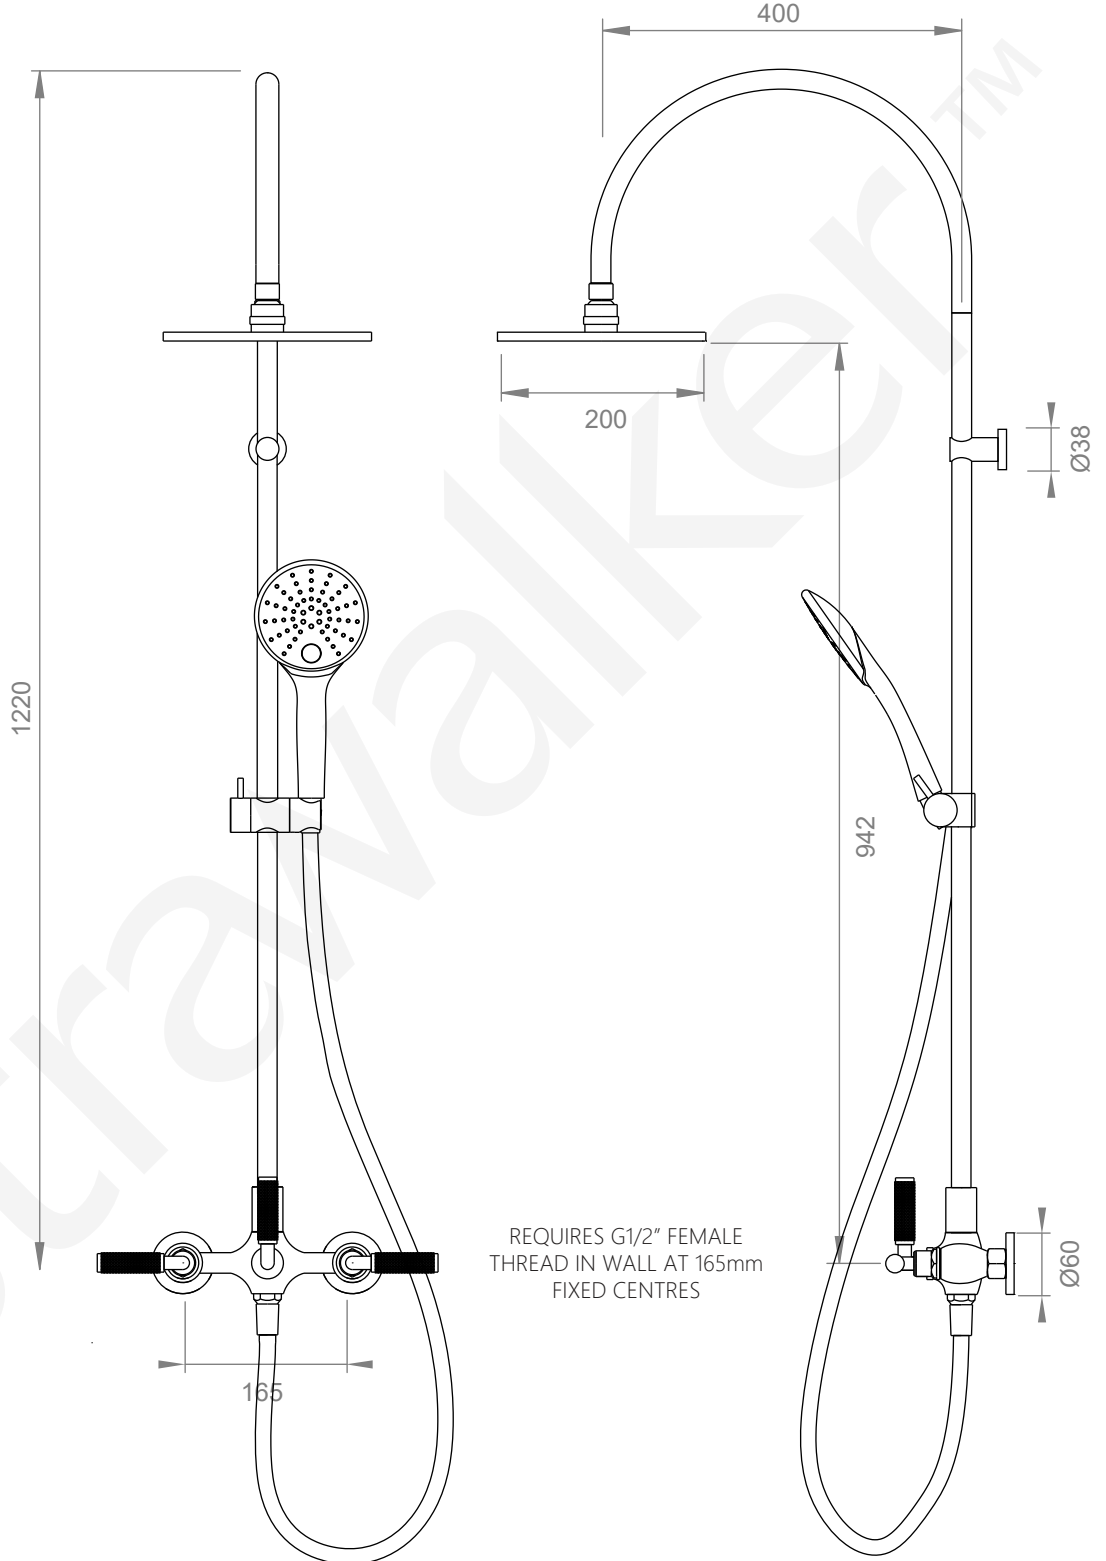

A68.25.V4.KN

SHOWER SET

3 STAR/9Lpm WELS RATING

STANDARD AS 200mm OVERHEAD ROSE
AVAILABLE WITH:

HOSE LENGTH 1.5m