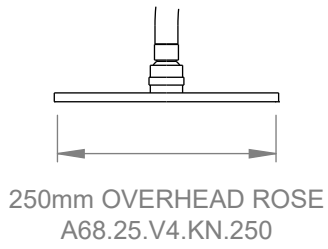

A68.25.V4.KN

SHOWER SET

3 STAR/9Lpm WELS RATING

STANDARD AS 200mm OVERHEAD ROSE
AVAILABLE WITH:

HOSE LENGTH 1.5m