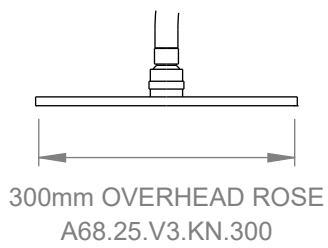

## A68.25.V3.KN

SHOWER SET

3 STAR/9Lpm WELS RATING

STANDARD AS 200mm OVERHEAD ROSE  
AVAILABLE WITH:

HOSE LENGTH 1.5m