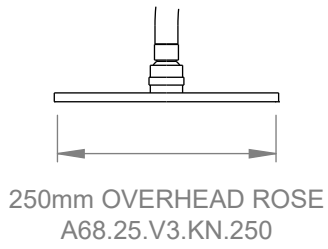

## A68.25.V3.KN

SHOWER SET

3 STAR/9Lpm WELS RATING

STANDARD AS 200mm OVERHEAD ROSE  
AVAILABLE WITH:

HOSE LENGTH 1.5m