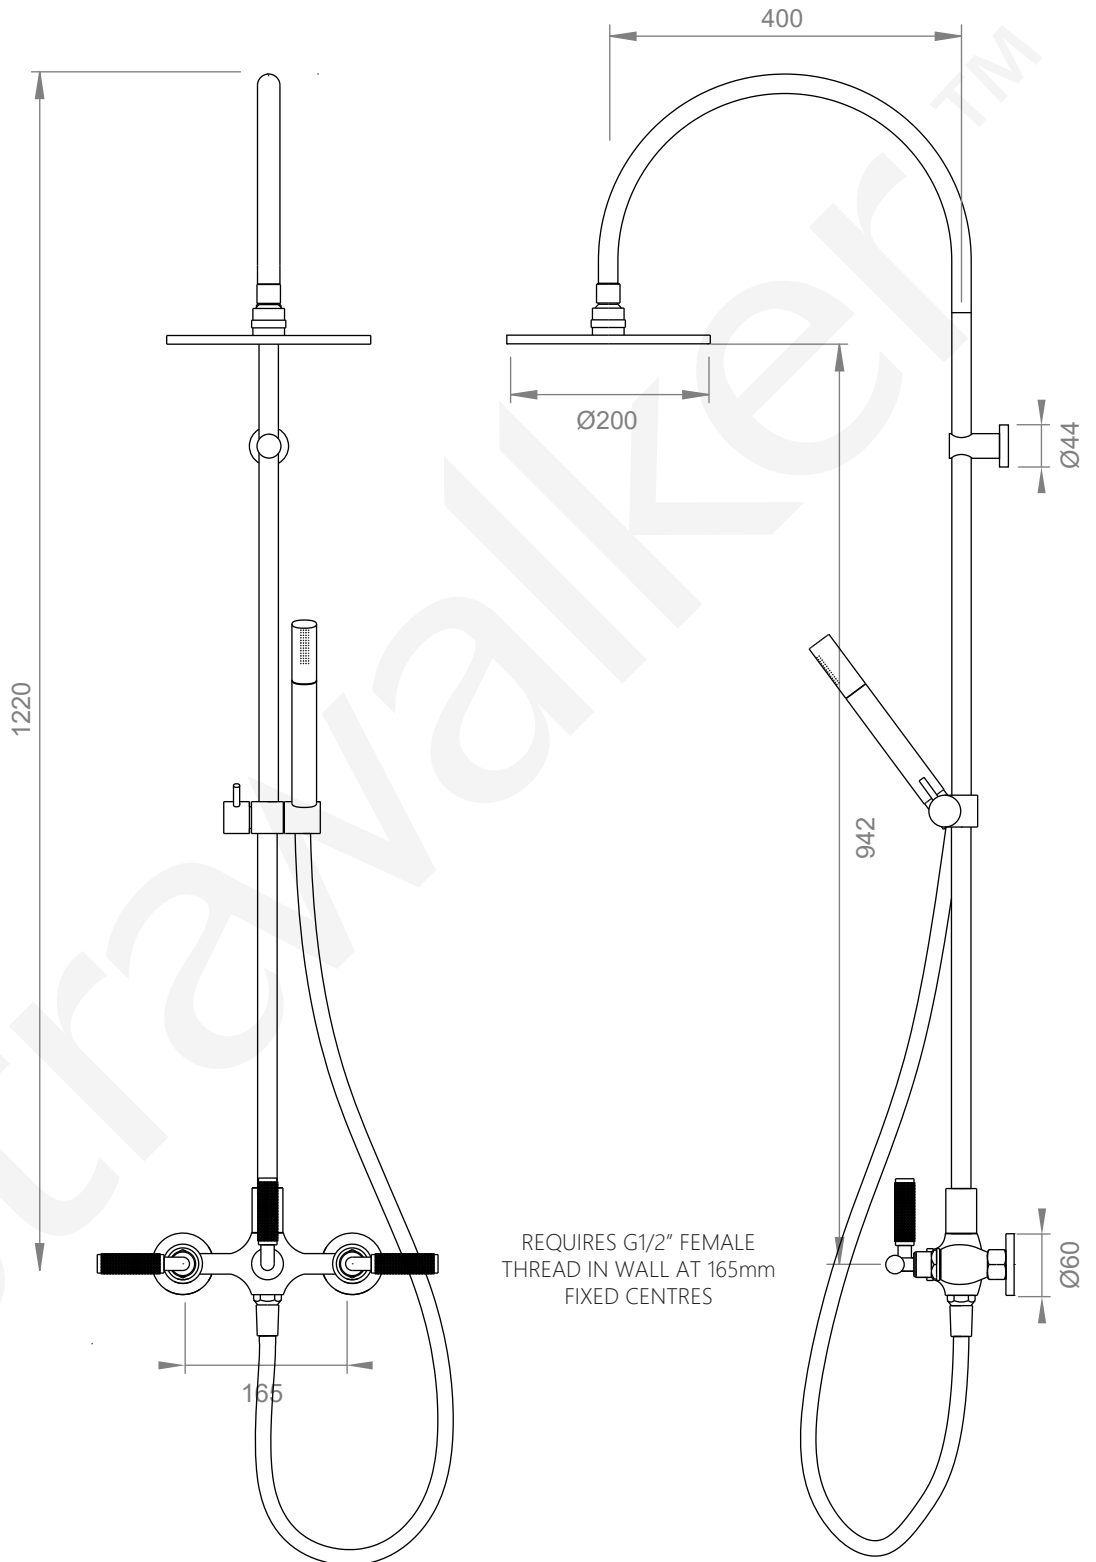

## A68.25.V3.KN

SHOWER SET

3 STAR/9Lpm WELS RATING

STANDARD AS 200mm OVERHEAD ROSE  
AVAILABLE WITH:

HOSE LENGTH 1.5m