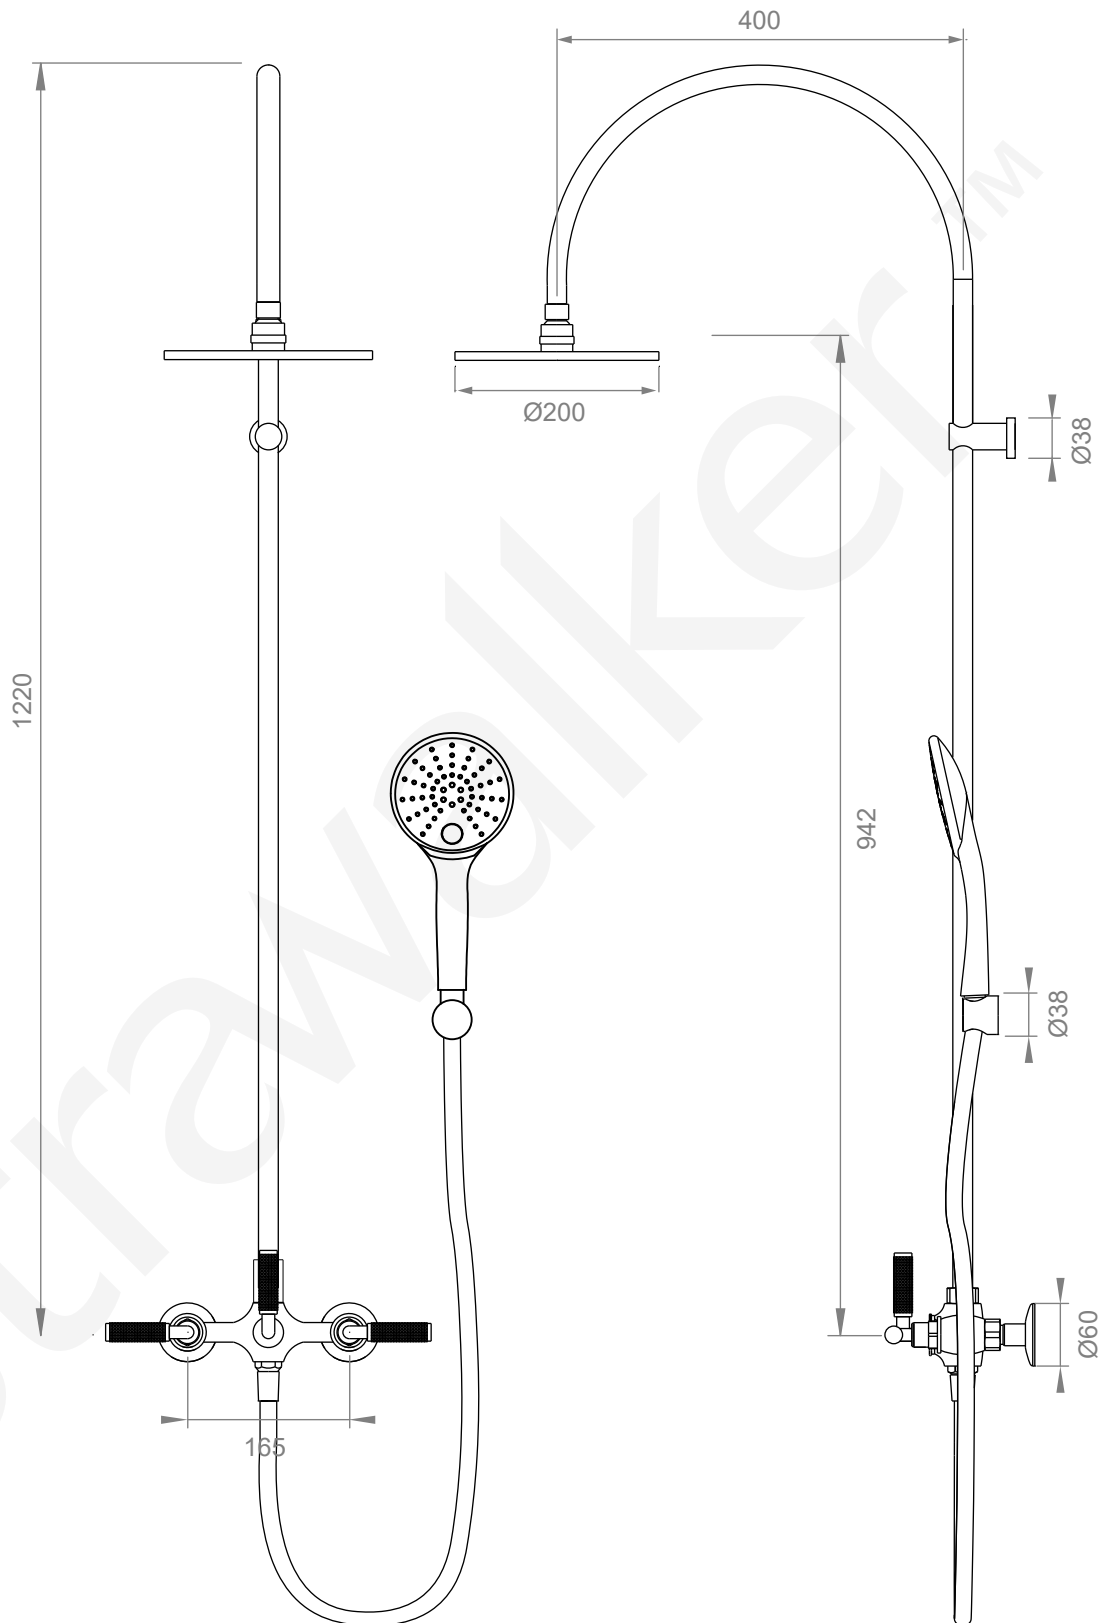

A68.25.V2.KN

SHOWER SET

3 STAR/9Lpm WELS RATING

AVAILABLE WITH:

250mm OVERHEAD ROSE
A68.25.V2.KN.250

300mm OVERHEAD ROSE
A68.25.V2.KN.300

HOSE LENGTH 1.5m