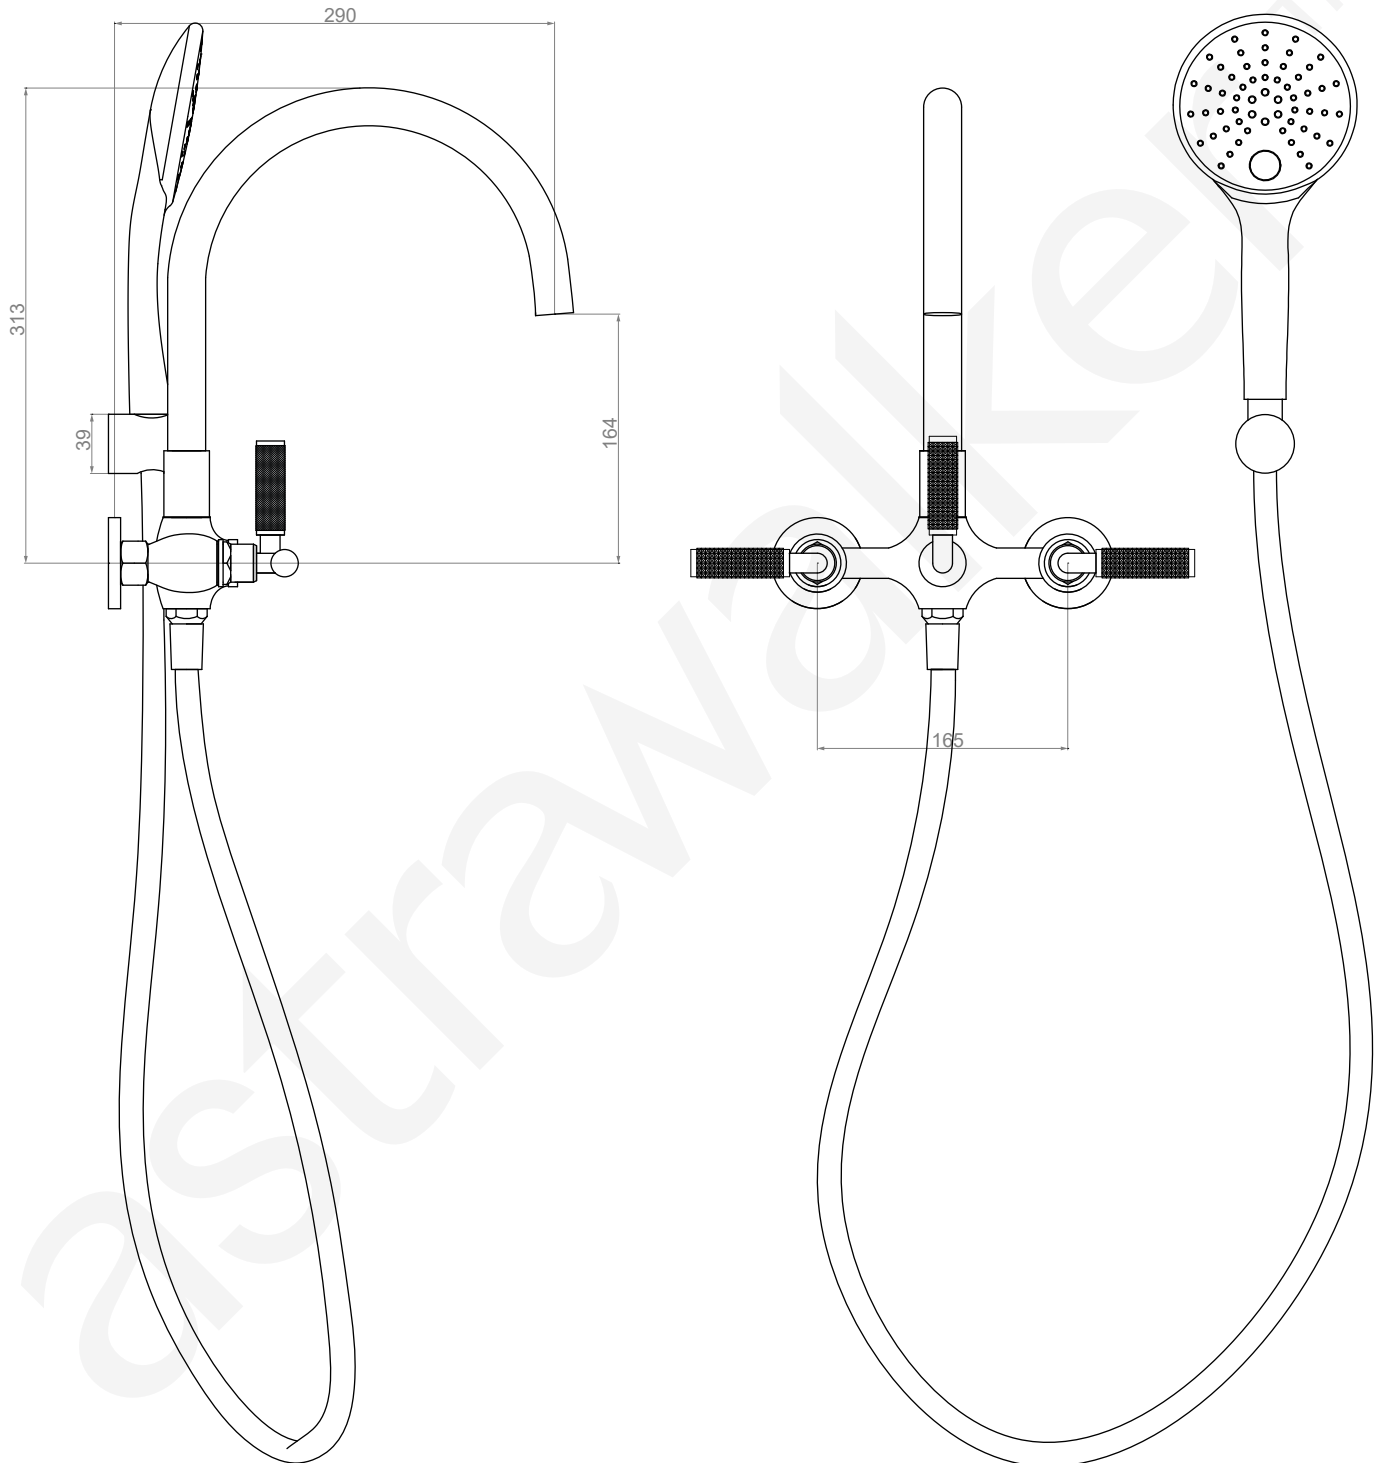

A68.20.V2.KN

BATH MIXER

3 STAR/9Lpm WELS RATING - HAND SHOWER ONLY

HOSE LENGTH 1.5m