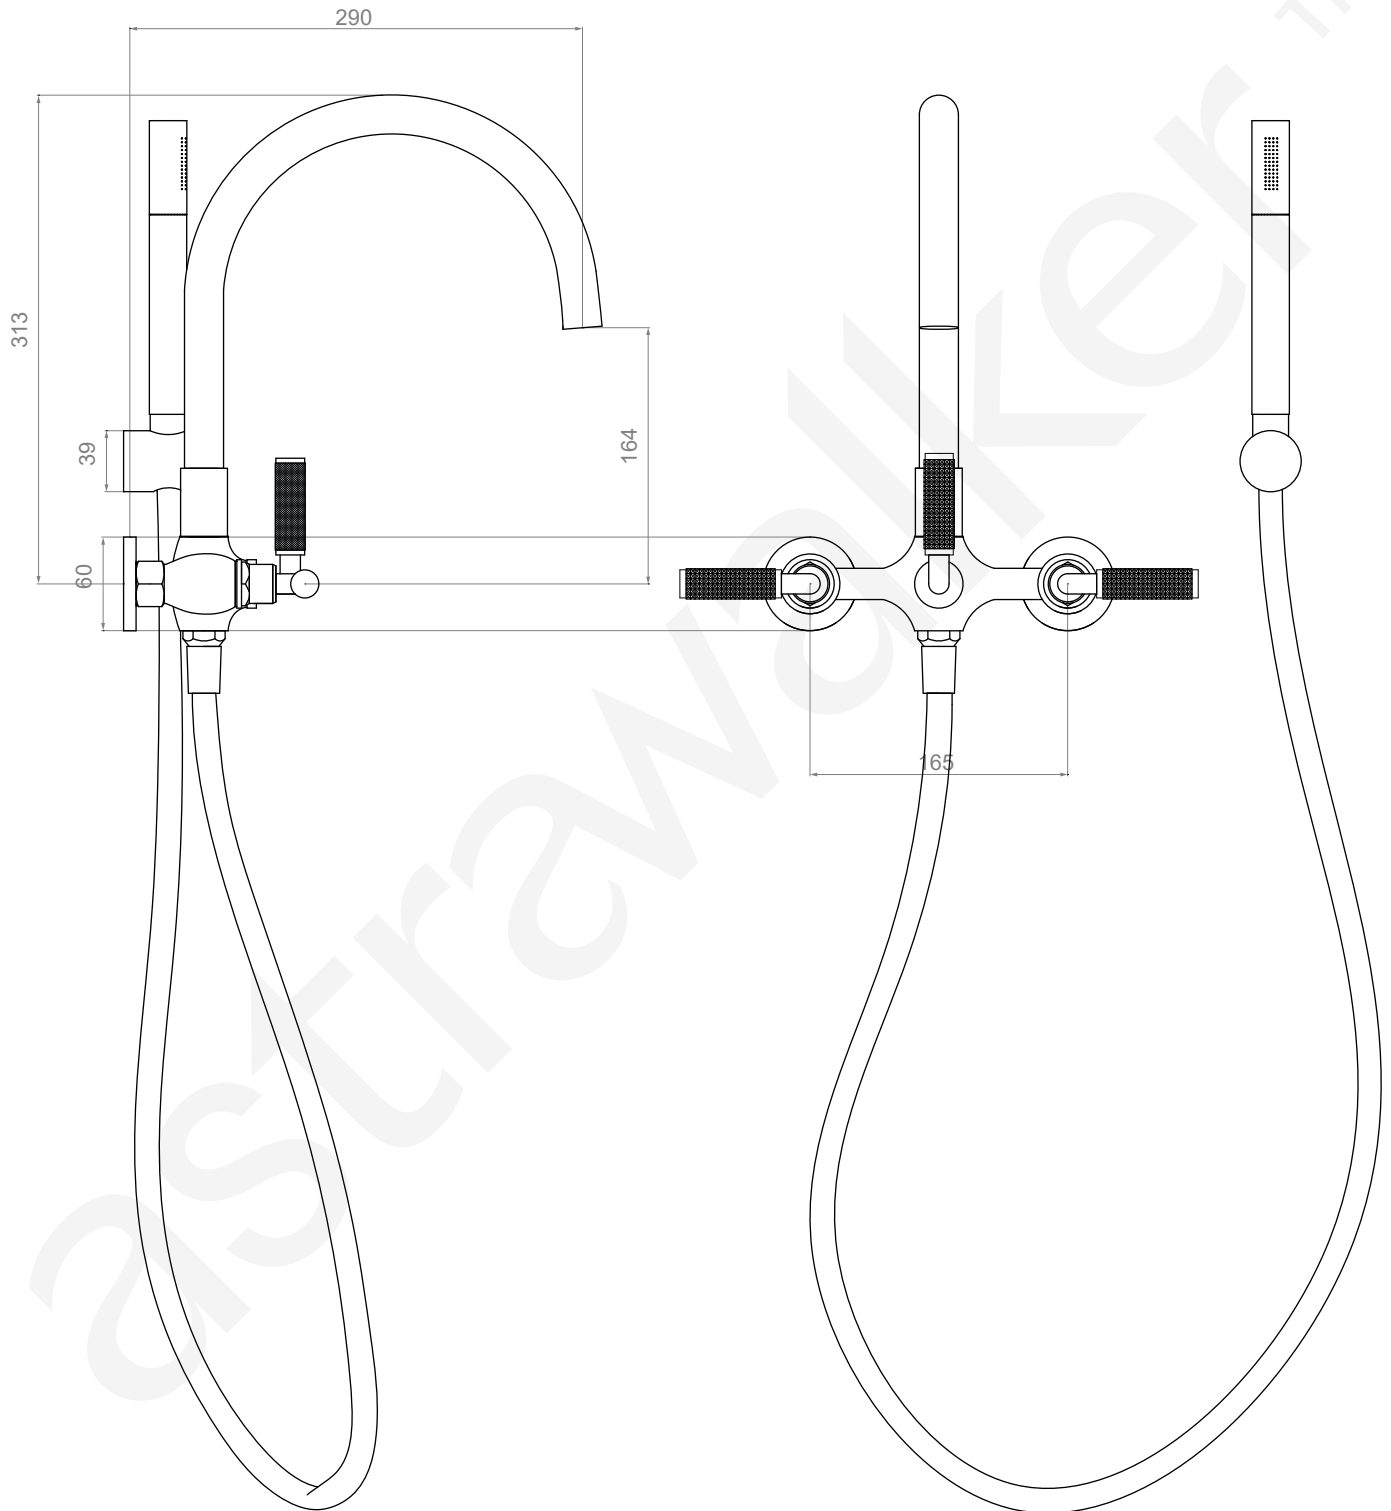

## A68.20.KN

### BATH MIXER

3 STAR/9Lpm WELS RATING - HAND SHOWER ONLY

HOSE LENGTH 1.5m