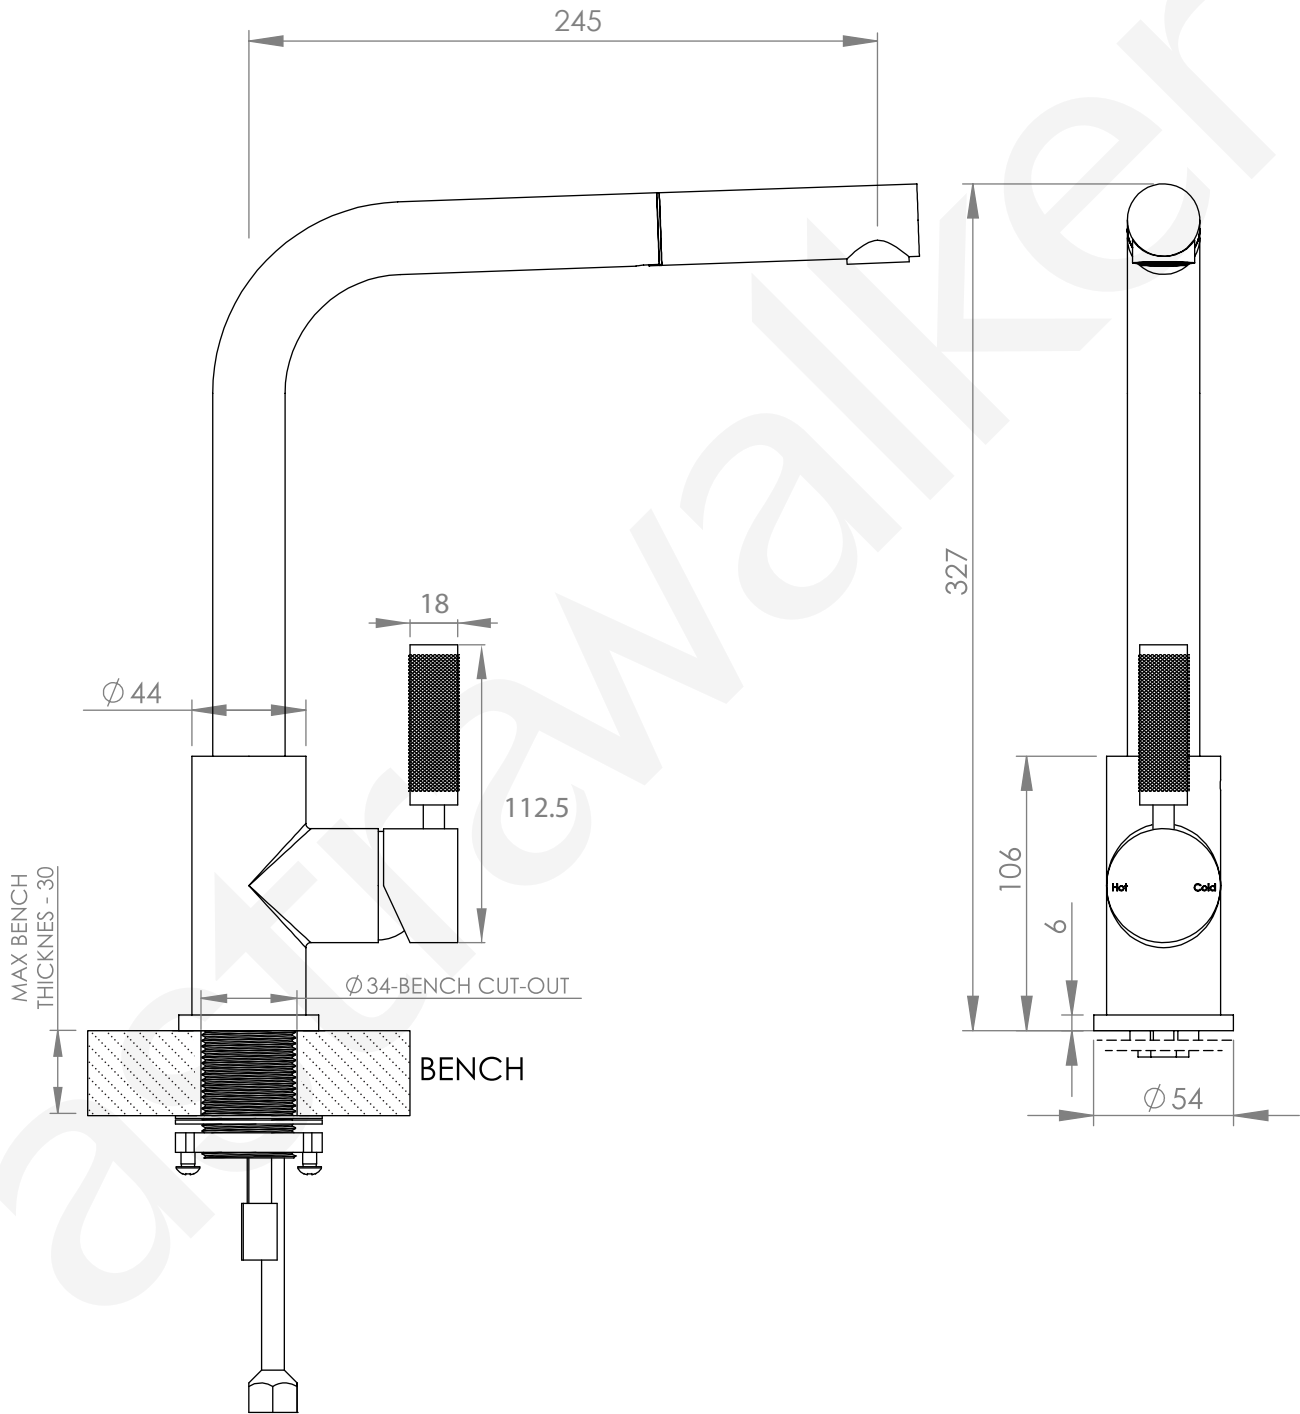

A68.08.V9.KN

KITCHEN MIXER WITH PULL-OUT SPRAY

6 STAR/3.5Lpm WELS RATING

A68.08.V9.KN

KITCHEN MIXER WITH PULL-OUT SPRAY

6 STAR/3.5Lpm WELS RATING

ASSEMBLY VIEW