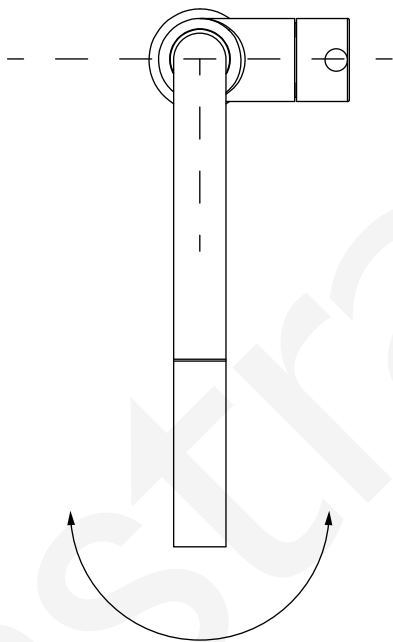

A68.08.V9.KN

KITCHEN MIXER WITH PULL-OUT SPRAY

6 STAR/3.5Lpm WELS RATING

TOP VIEW

SPOUT SWIVELS 180°

HOSE LENGTH 1.5m