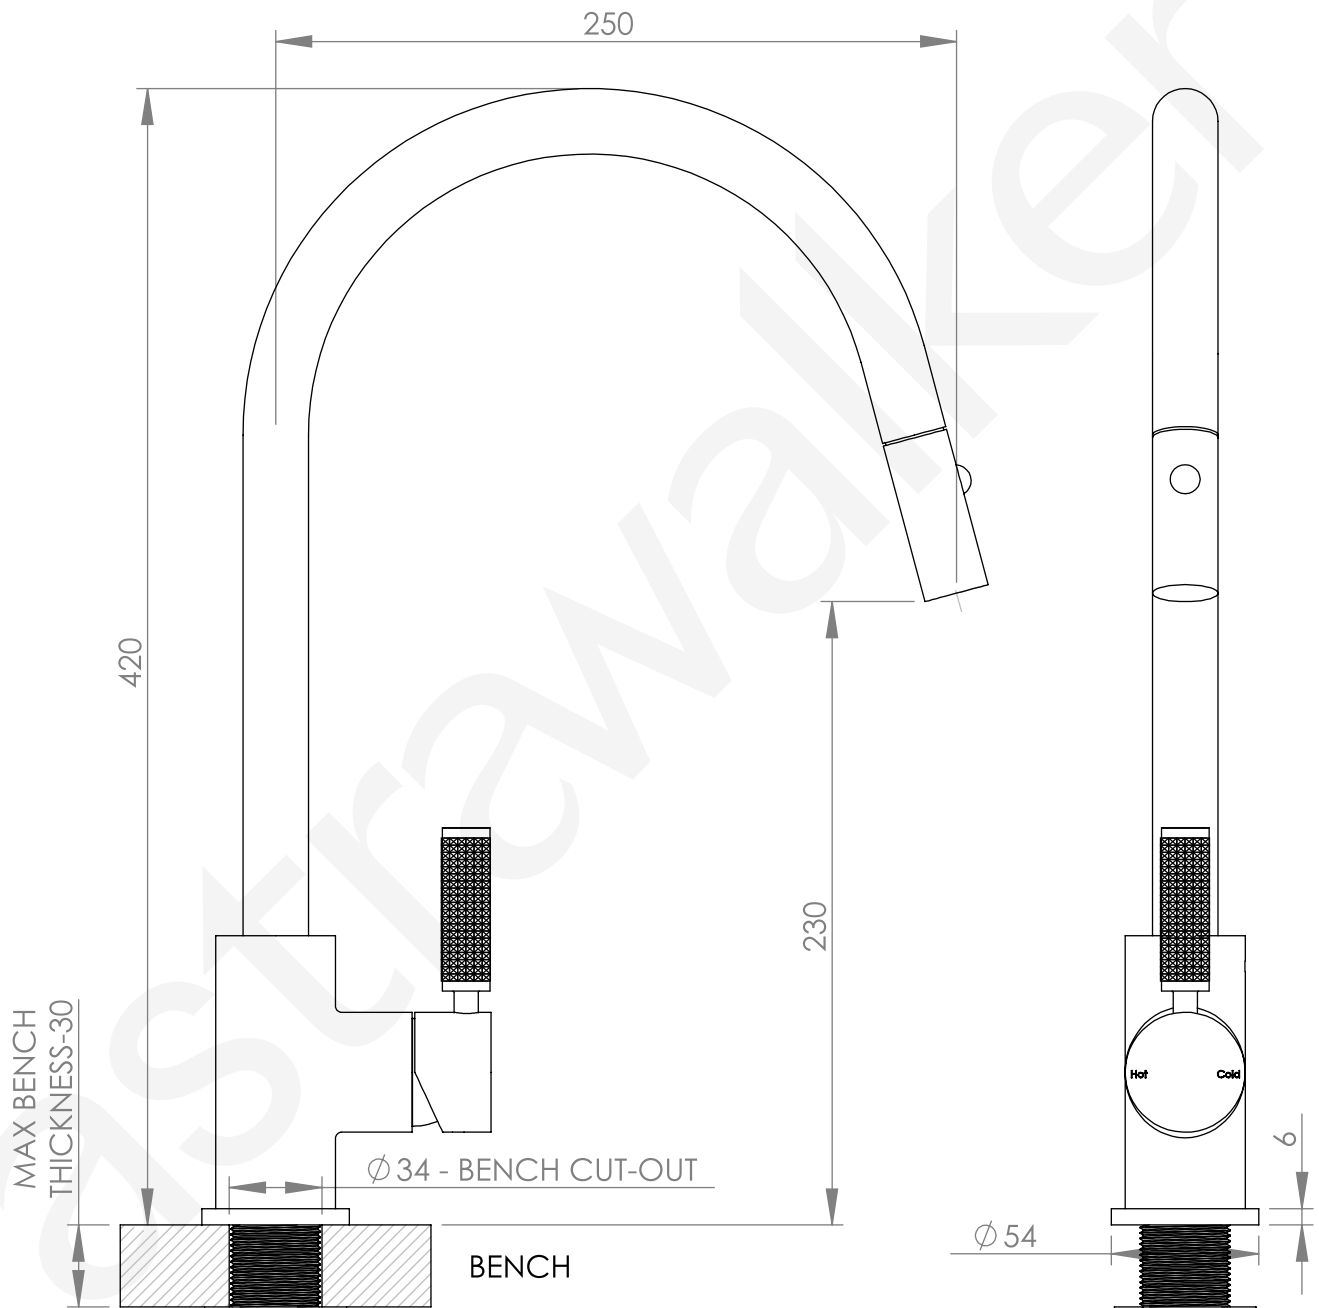

A68.08.V8.KN

KITCHEN MIXER WITH PULL-OUT SPRAY

6 STAR/3.5Lpm WELS RATING

A68.08.V8.KN

KITCHEN MIXER WITH PULL-OUT SPRAY

6 STAR/3.5Lpm WELS RATING