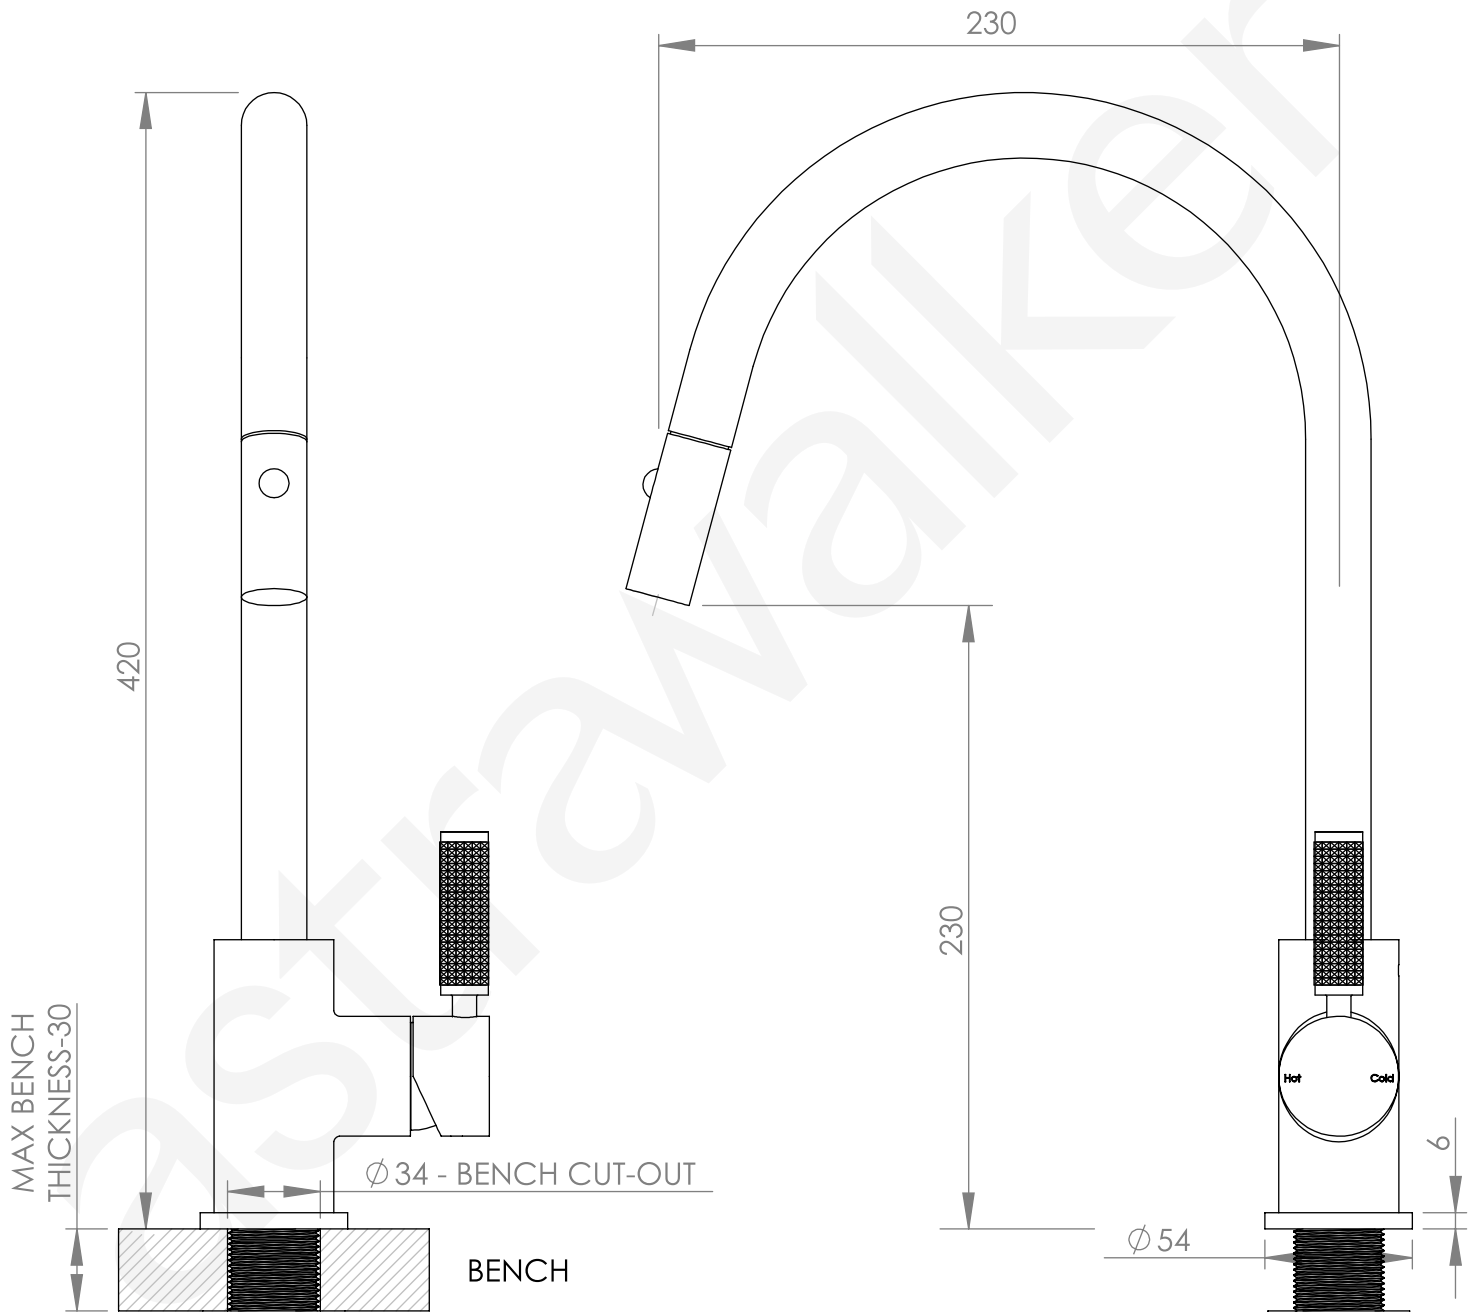

A68.08.V8.KN

KITCHEN MIXER WITH PULL-OUT SPRAY

6 STAR/3.5Lpm WELS RATING

A68.08.V8.KN

KITCHEN MIXER WITH PULL-OUT SPRAY

6 STAR/3.5Lpm WELS RATING

TOP VIEW

SPOUT SWIVELS 180°

HOSE LENGTH 1.5m