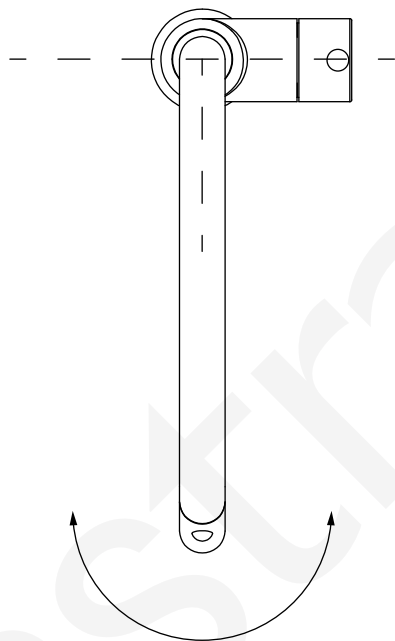

A68.08.V8.KN

KITCHEN MIXER WITH PULL-OUT SPRAY

6 STAR/3.5Lpm WELS RATING

A68.08.V8.KN

KITCHEN MIXER WITH PULL-OUT SPRAY

6 STAR/3.5Lpm WELS RATING

TOP VIEW

SPOUT SWIVELS 180°

HOSE LENGTH 1.5m