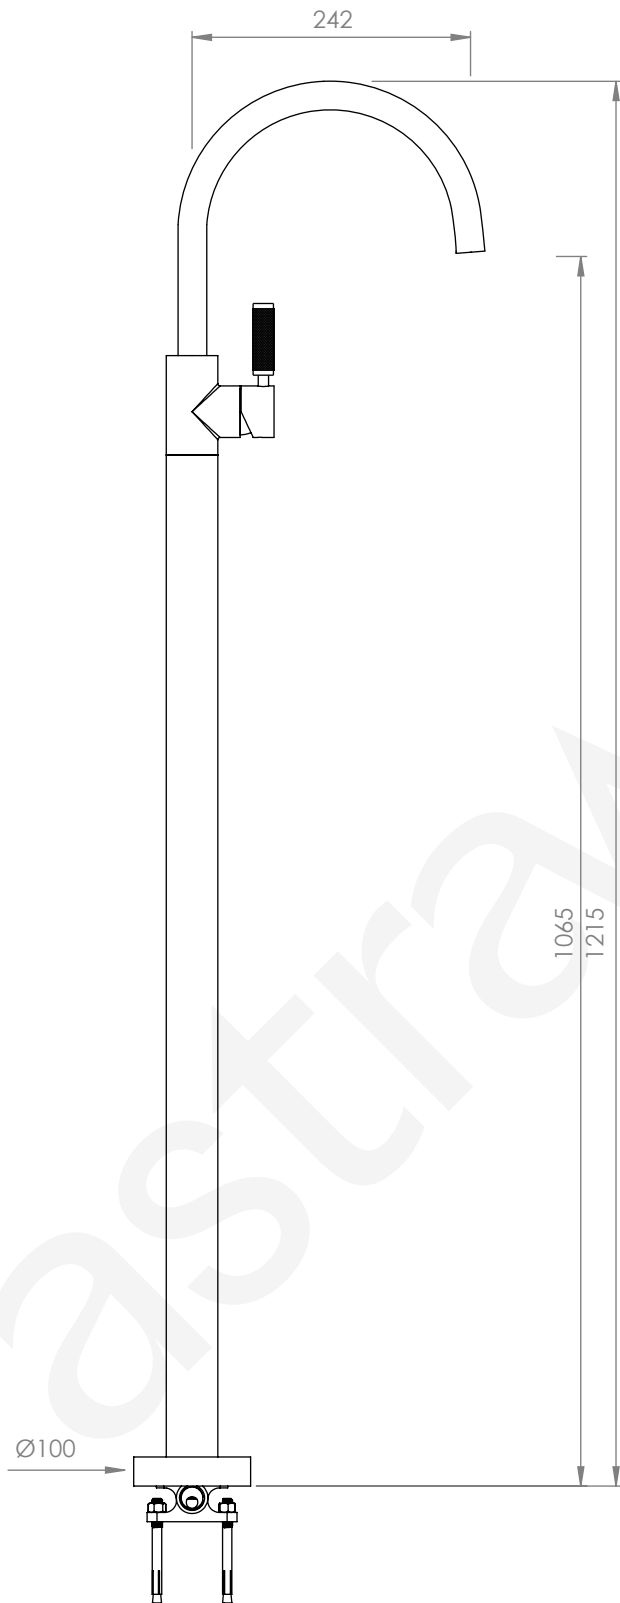

## A68.08.V6.KN

BATH MIXER FLOOR MOUNTED

5 STAR/6Lpm WELS RATING

NB : ENSURE BODY IS INSTALLED AT CORRECT  
DEPTH 50 - 55MM BELOW FINISHED FLOOR