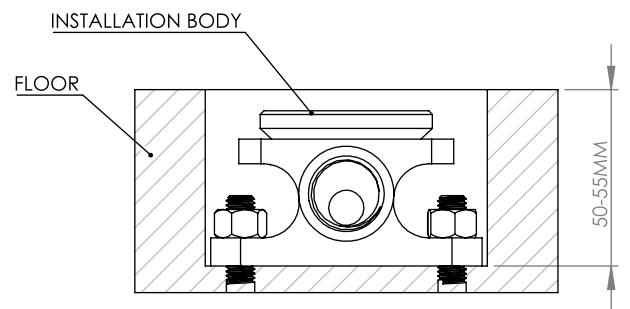

## A68.08.V6.KN

BATH MIXER FLOOR MOUNTED

5 STAR/6Lpm WELS RATING

NB : ENSURE BODY IS INSTALLED AT CORRECT  
DEPTH 50 - 55MM BELOW FINISHED FLOOR