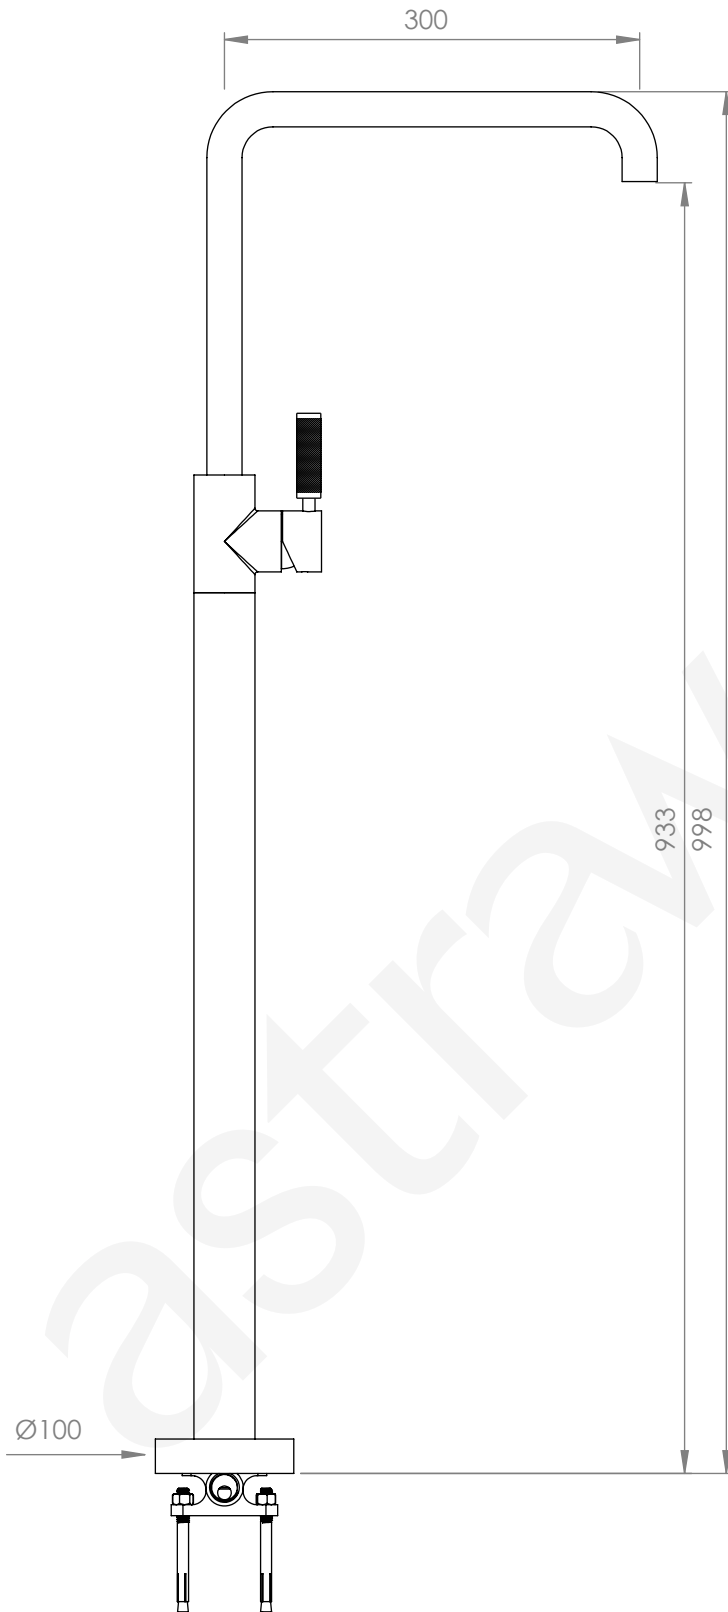

A68.08.V10.KN

BATH MIXER FLOOR MOUNTED

NB : ENSURE BODY IS INSTALLED AT CORRECT DEPTH 50 - 55MM BELOW FINISHED FLOOR