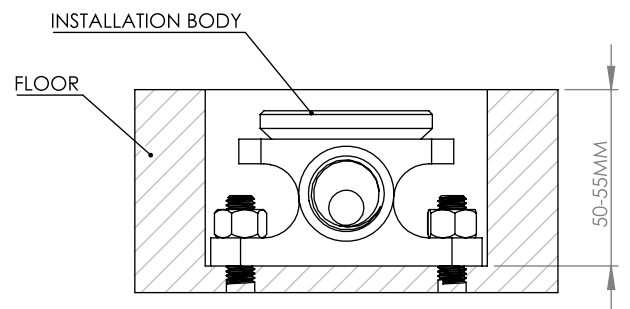

A68.08.V10.KN

BATH MIXER FLOOR MOUNTED

NB : ENSURE BODY IS INSTALLED AT CORRECT DEPTH 50 - 55MM BELOW FINISHED FLOOR