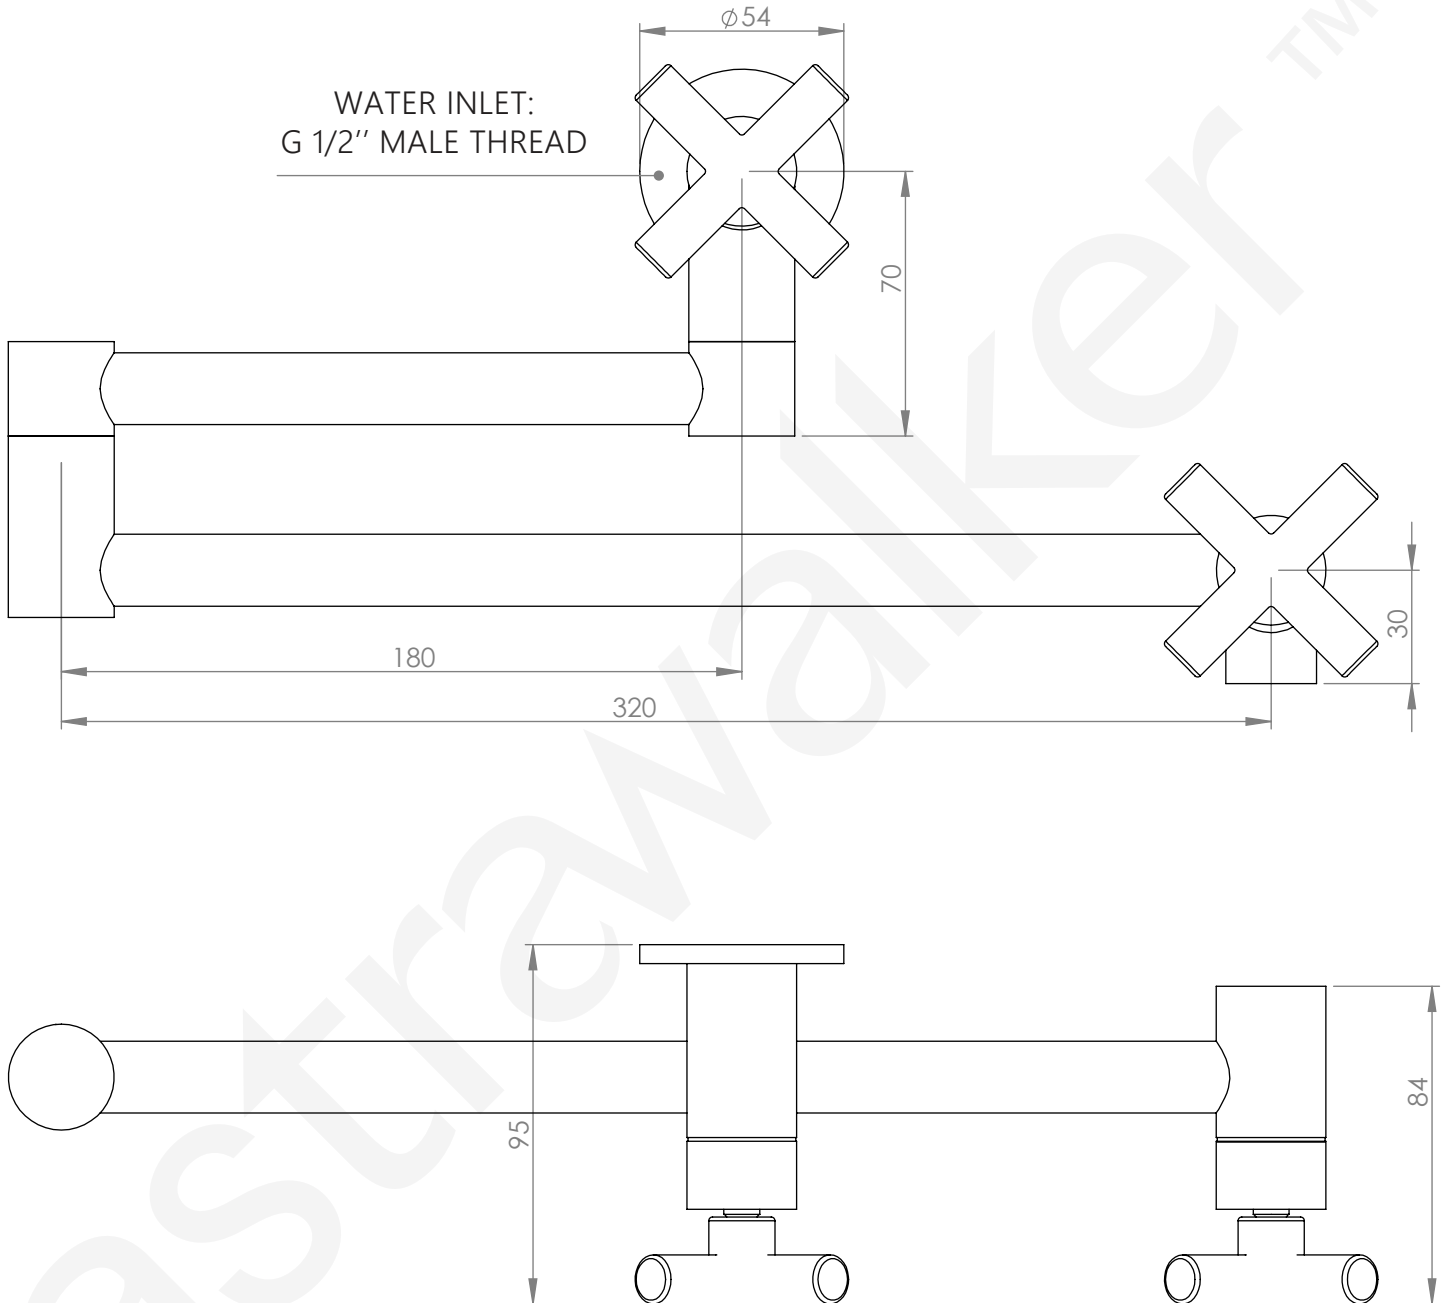

A67.26
POT FILLER

NOTE: 534mm OVERALL REACH FROM WALL