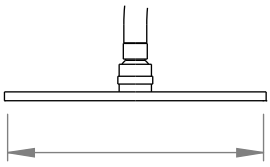

### SHOWER SET

3 STAR/9Lpm WELS RATING

STANDARD AS 200mm OVERHEAD ROSE  
AVAILABLE WITH:

250mm OVERHEAD ROSE  
A67.25.V3.250

300mm OVERHEAD ROSE  
A67.25.V3.300

HOSE LENGTH 1.5m