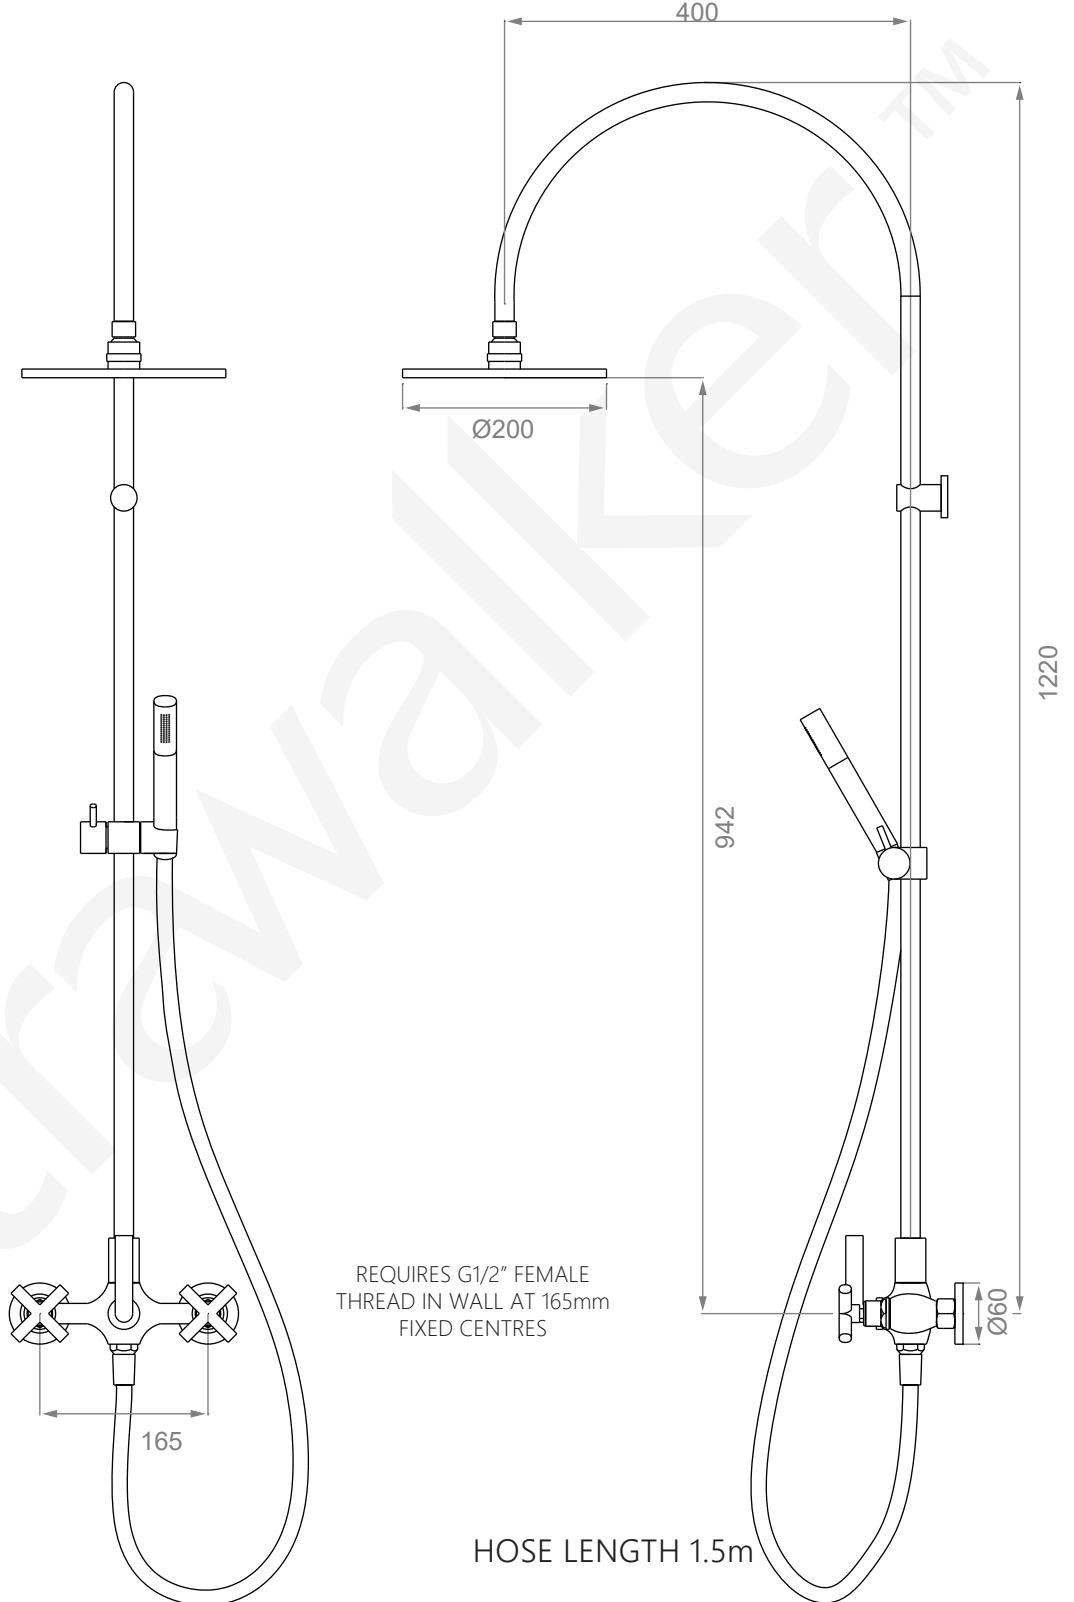

### SHOWER SET

3 STAR/9Lpm WELS RATING

STANDARD AS 200mm OVERHEAD ROSE  
AVAILABLE WITH:

250mm OVERHEAD ROSE  
A67.25.V3.250

300mm OVERHEAD ROSE  
A67.25.V3.300

HOSE LENGTH 1.5m