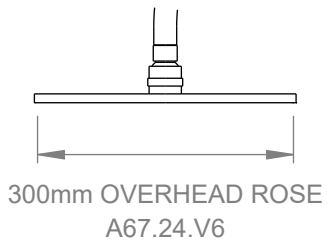

### EXPOSED SHOWER WITH MULTI-FUNCTION HANDPIECE

3 STAR/9Lpm WELS RATING

STANDARD AS 200mm OVERHEAD ROSE

AVAILABLE WITH:

NOTE: REQUIRES MIXER  
& DIVERTER TO OPERATE