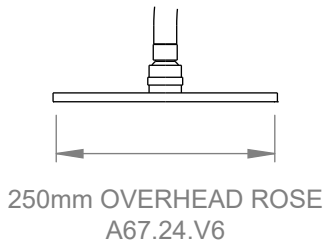

### EXPOSED SHOWER WITH MULTI-FUNCTION HANDPIECE

3 STAR/9Lpm WELS RATING

STANDARD AS 200mm OVERHEAD ROSE

AVAILABLE WITH:

NOTE: REQUIRES MIXER  
& DIVERTER TO OPERATE