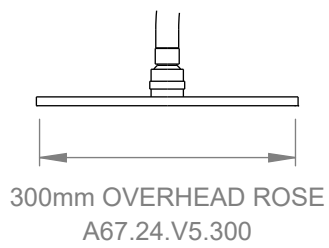

A67.24.V5

EXPOSED SHOWER
3 STAR/9Lpm WELS RATING

STANDARD AS 200mm OVERHEAD ROSE
AVAILABLE WITH:

NOTE: REQUIRES MIXER
& DIVERTER TO OPERATE