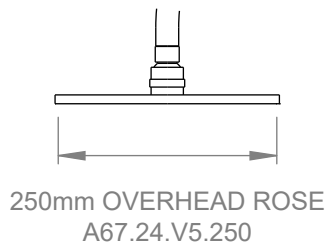

A67.24.V5

EXPOSED SHOWER
3 STAR/9Lpm WELS RATING

STANDARD AS 200mm OVERHEAD ROSE
AVAILABLE WITH:

NOTE: REQUIRES MIXER
& DIVERTER TO OPERATE