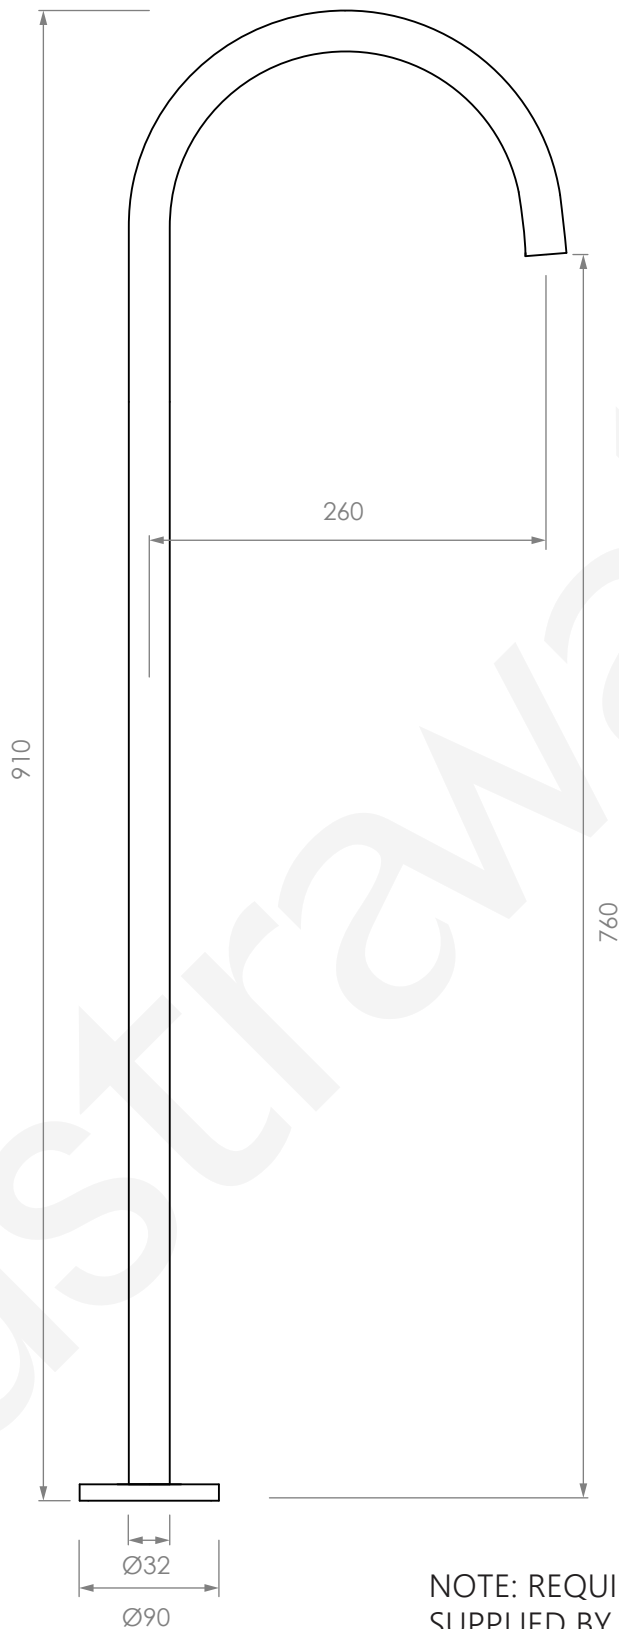

**A67.07.XS**  
FLOOR MOUNTED SPOUT

NOTE: REQUIRE G 1/2" MALE THREAD IN FLOOR.  
SUPPLIED BY OTHERS