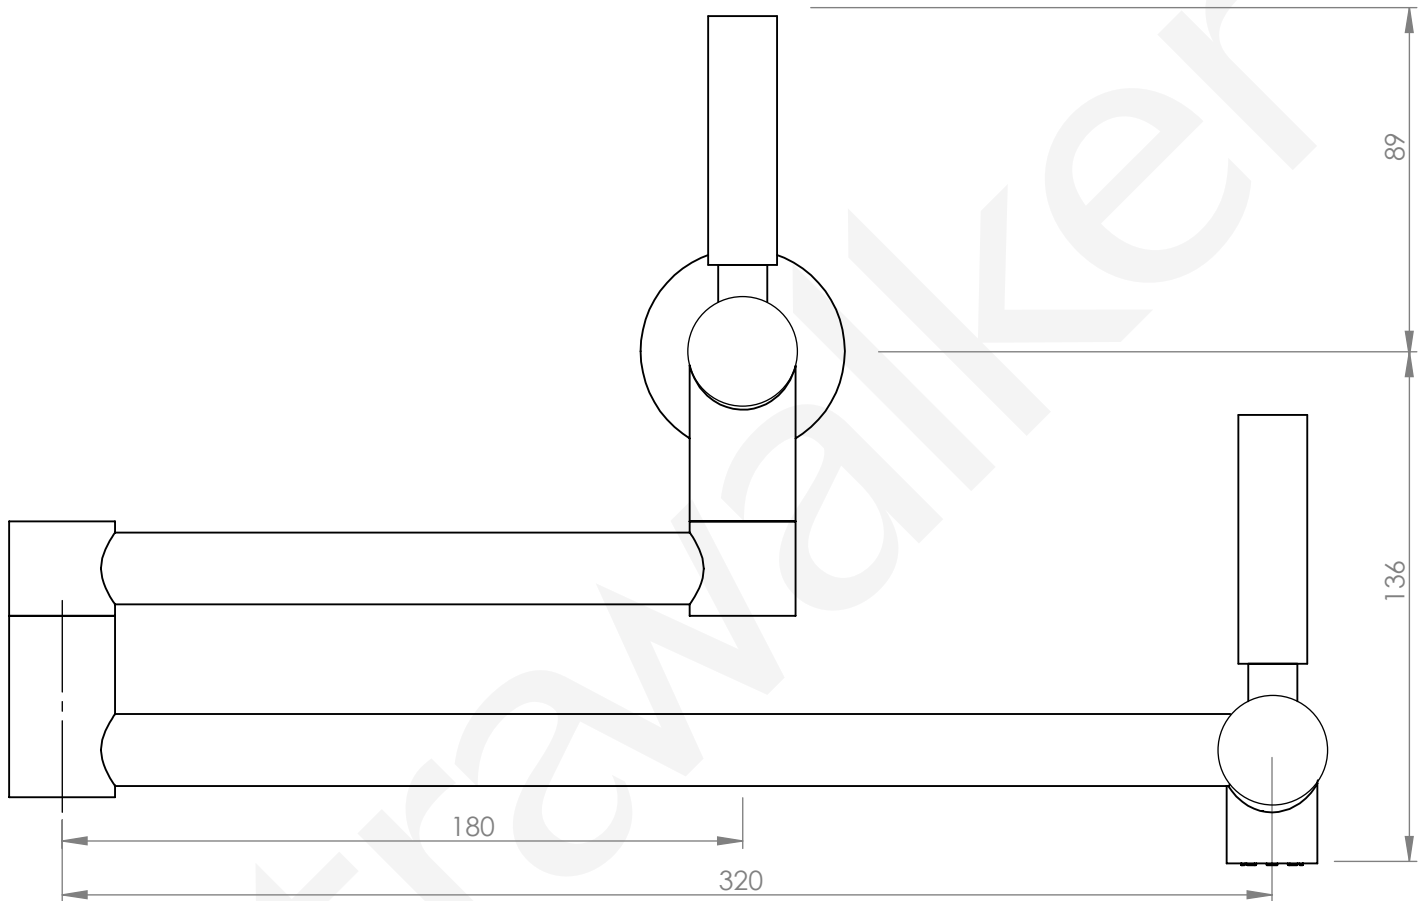

A67.26.LH
POT FILLER

NOTE: 534mm OVERALL REACH FROM WALL