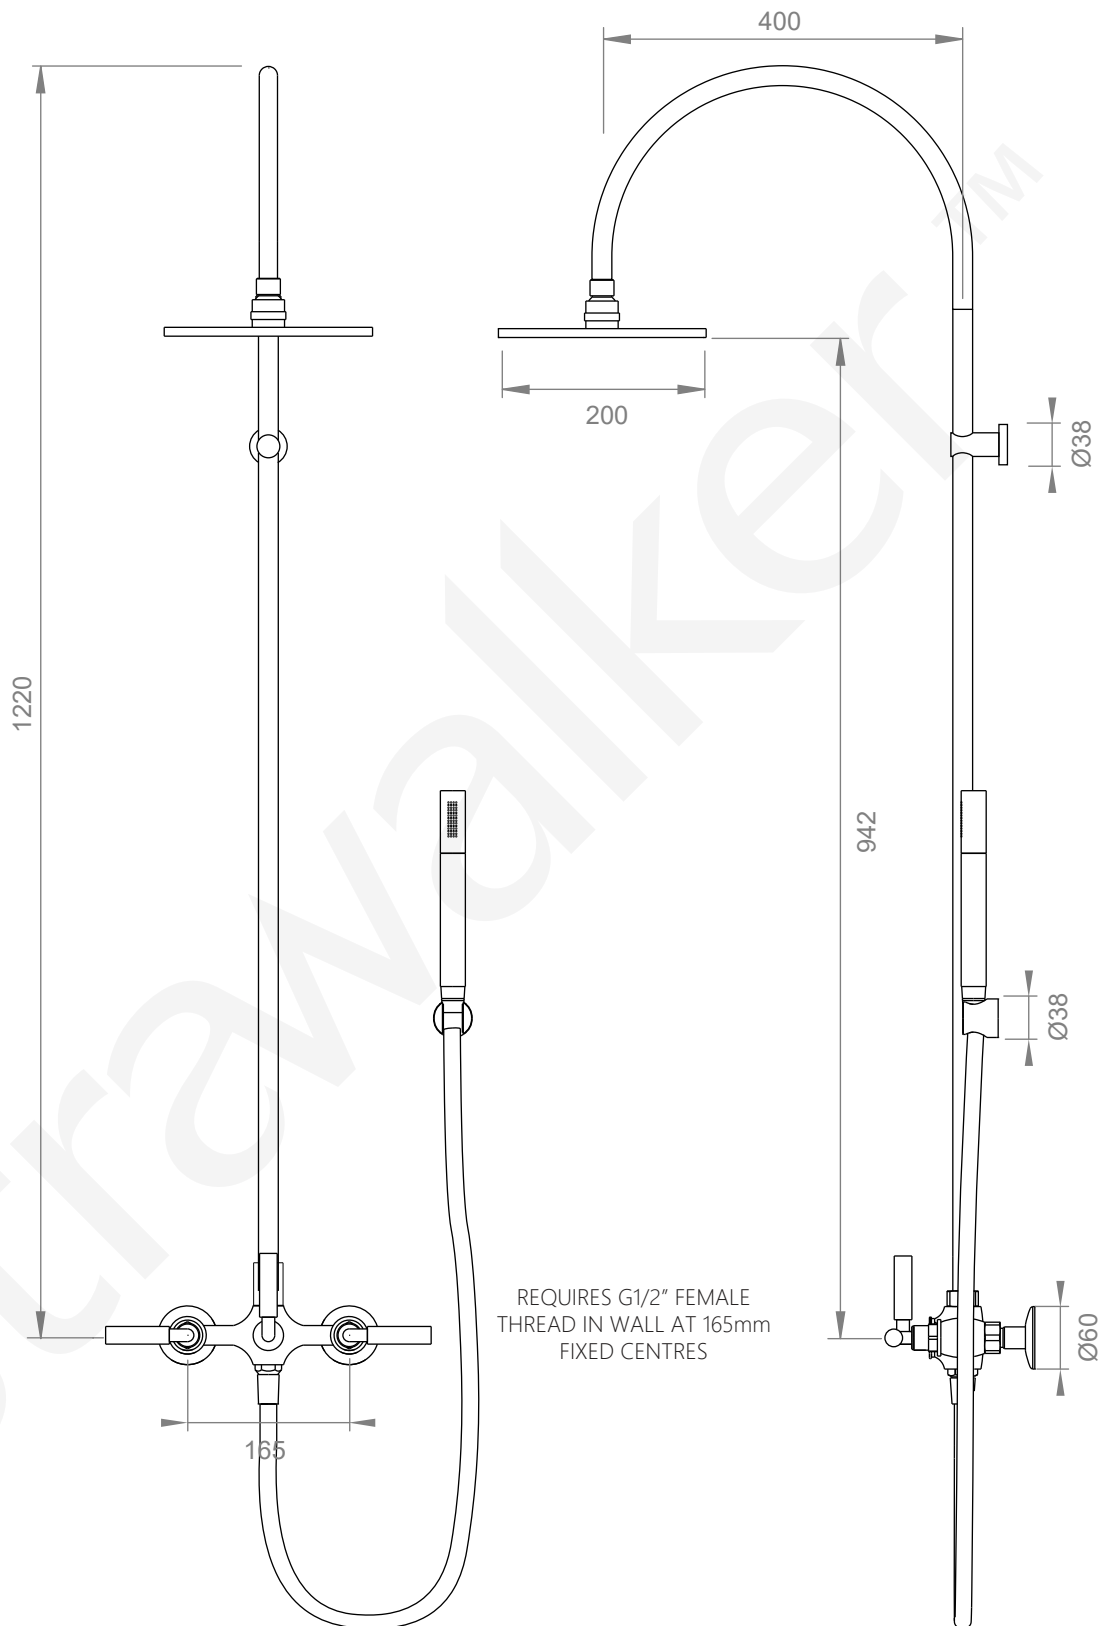

## A67.25.LH

### SHOWER SET

3 STAR/9Lpm WELS RATING

#### AVAILABLE WITH:

250mm OVERHEAD ROSE  
A67.25.LH.250

300mm OVERHEAD ROSE  
A67.25.LH.300

HOSE LENGTH 1.5m