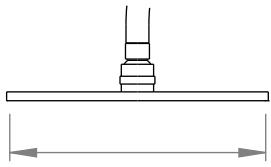

#### AVAILABLE WITH:

250mm OVERHEAD ROSE  
A67.25.LH.250

300mm OVERHEAD ROSE  
A67.25.LH.300

HOSE LENGTH 1.5m