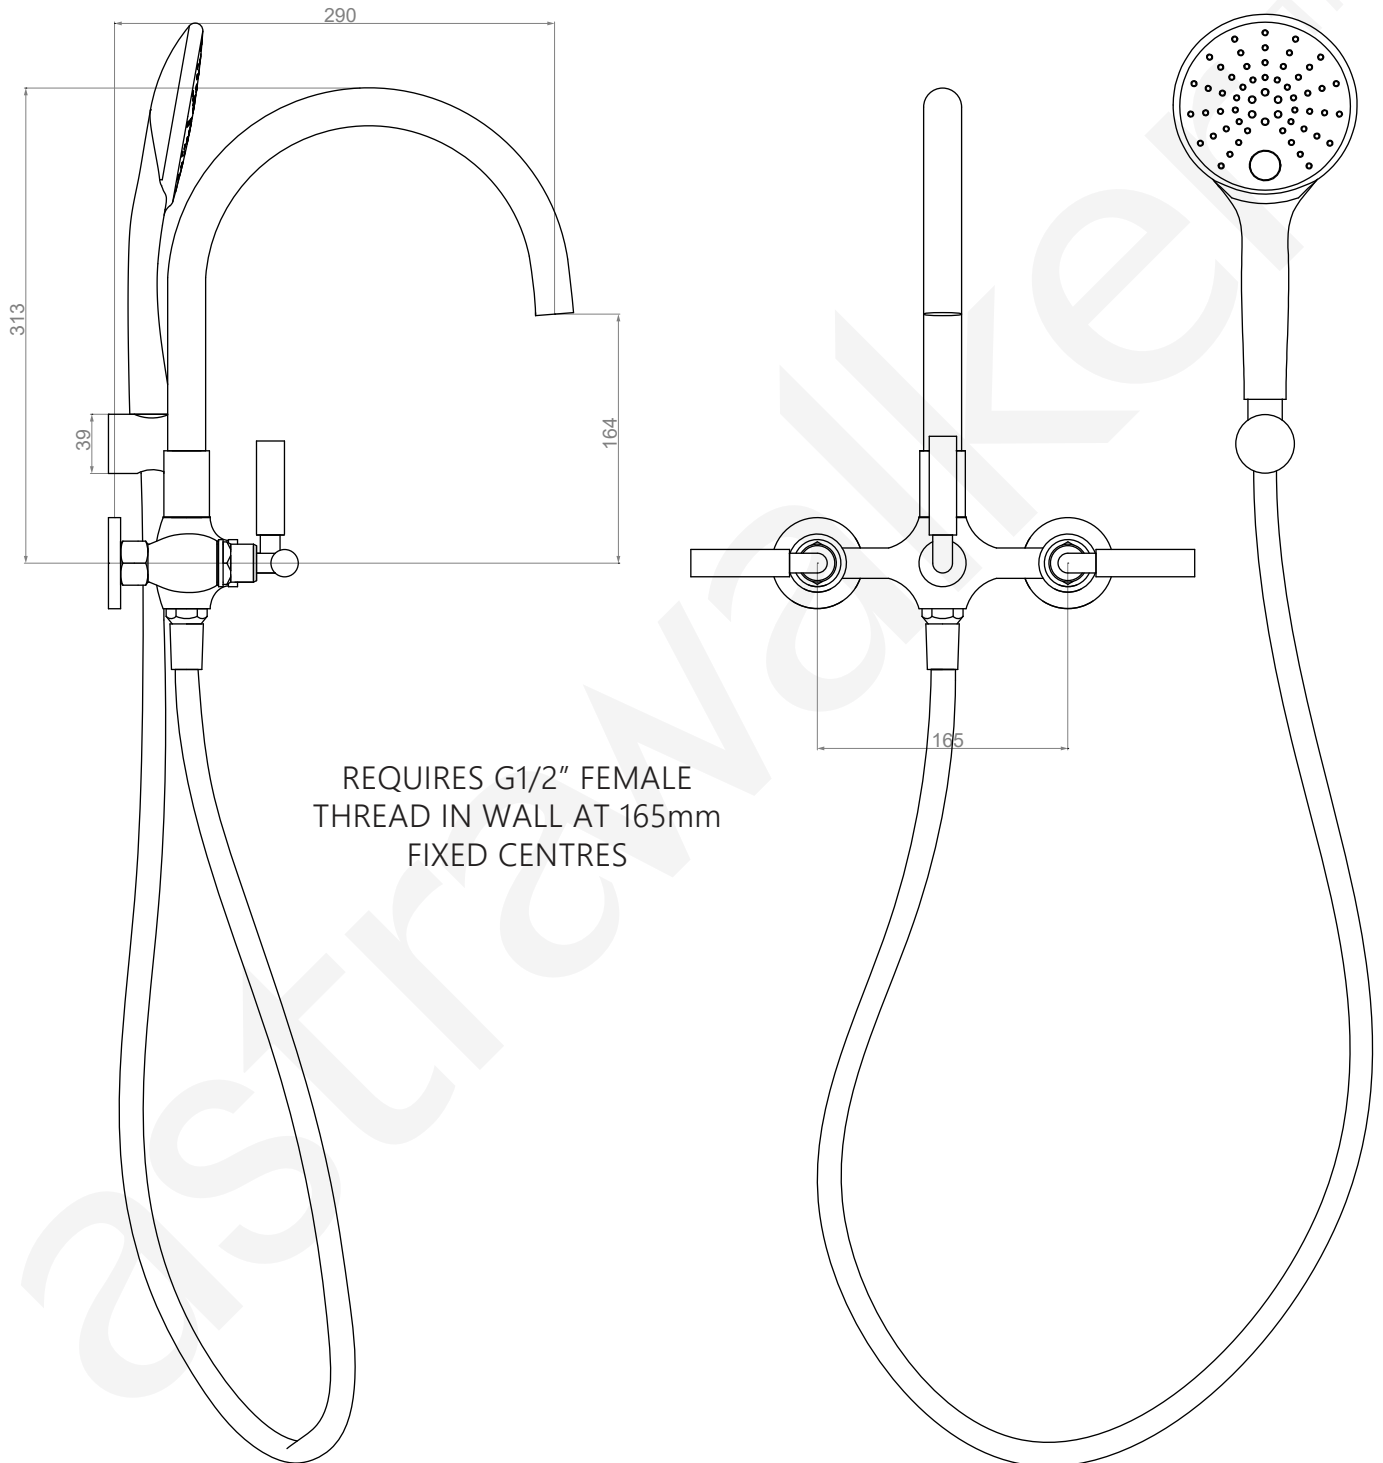

A67.20.V2.LH

BATH MIXER

3 STAR/9Lpm WELS RATING - HAND SHOWER ONLY

HOSE LENGTH 1.5m