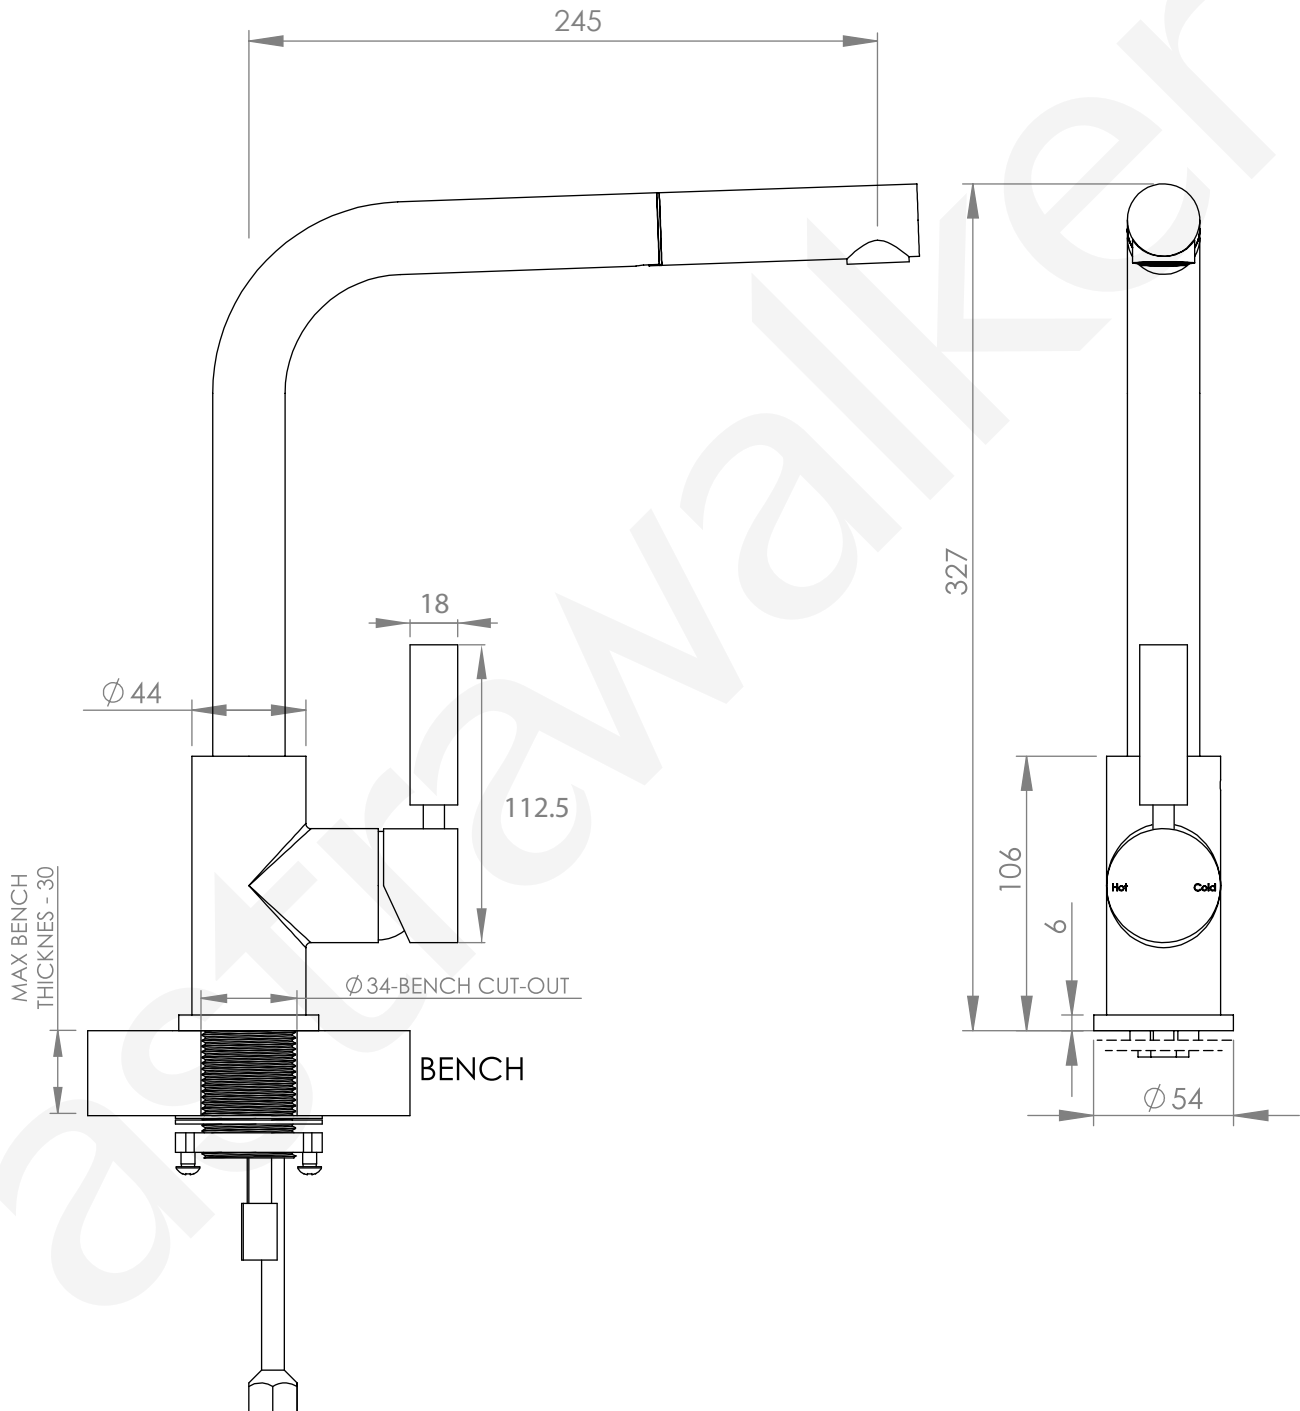

A67.08.V9.LH

KITCHEN MIXER WITH PULL-OUT SPRAY

6 STAR/3.5Lpm WELS RATING

A67.08.V9.LH

KITCHEN MIXER WITH PULL-OUT SPRAY

6 STAR/3.5Lpm WELS RATING

ASSEMBLY VIEW