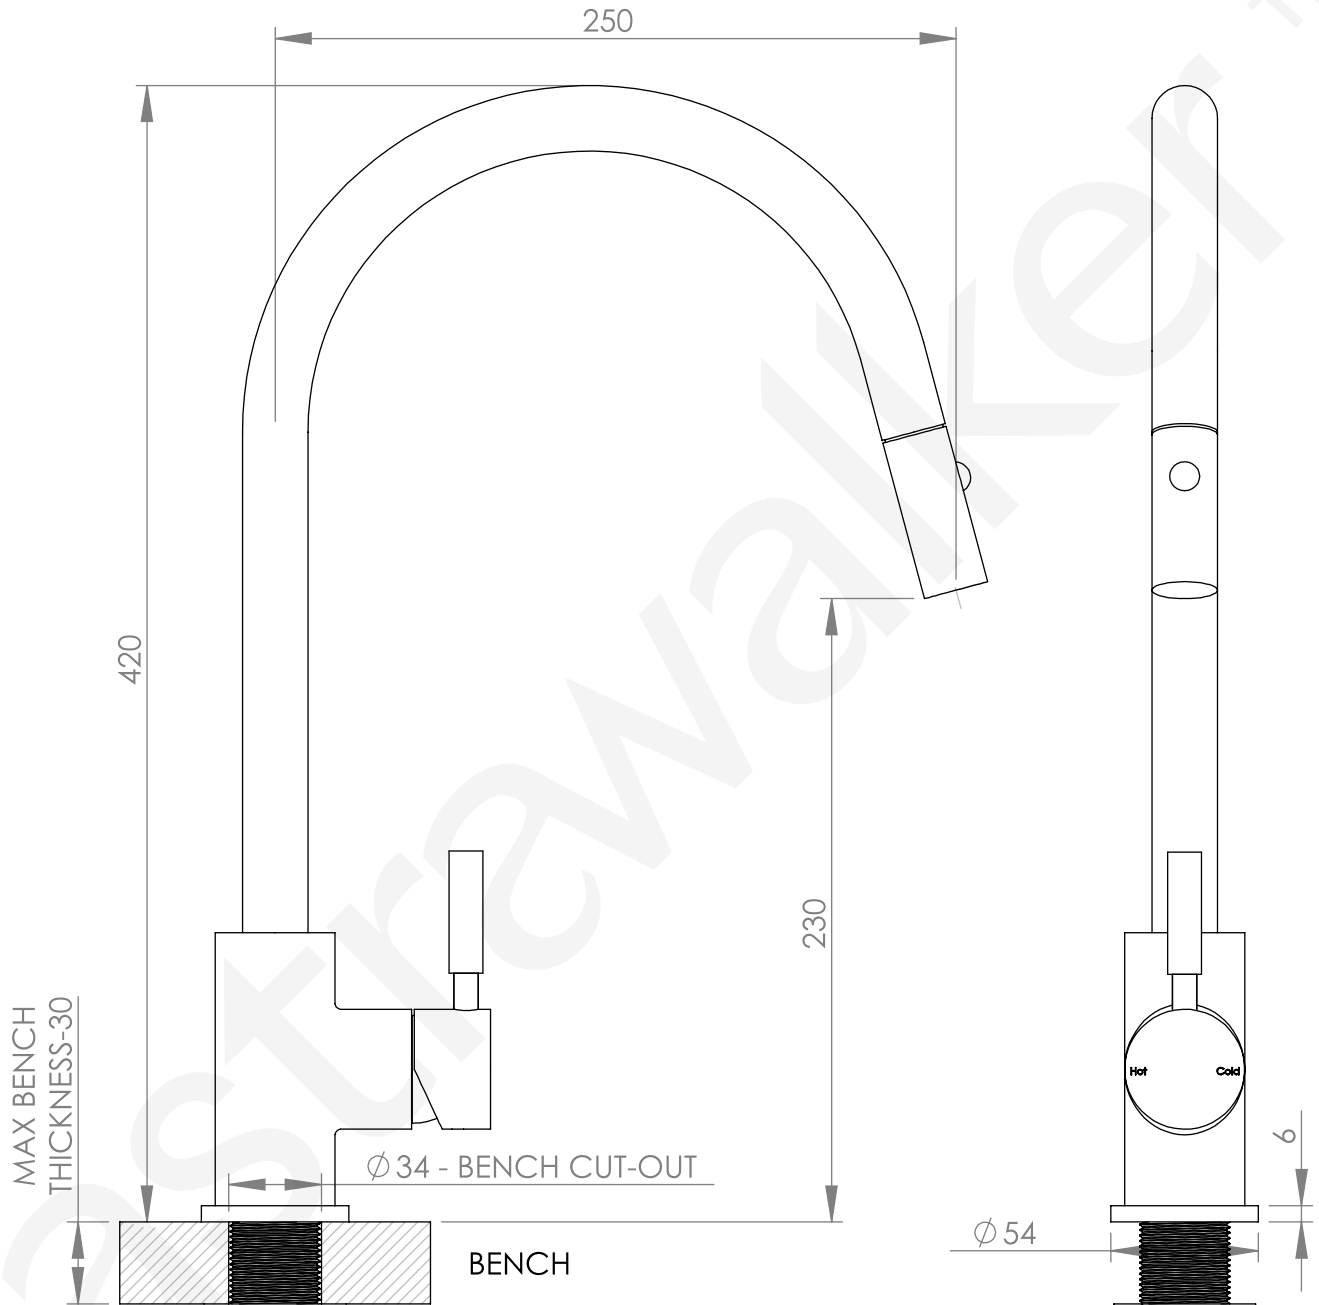

A67.08.V8.LH

KITCHEN MIXER WITH PULL OUT SPRAY

6 STAR/3.5Lpm WELS RATING

A67.08.V8.LH

KITCHEN MIXER WITH PULL OUT SPRAY

6 STAR/3.5Lpm WELS RATING