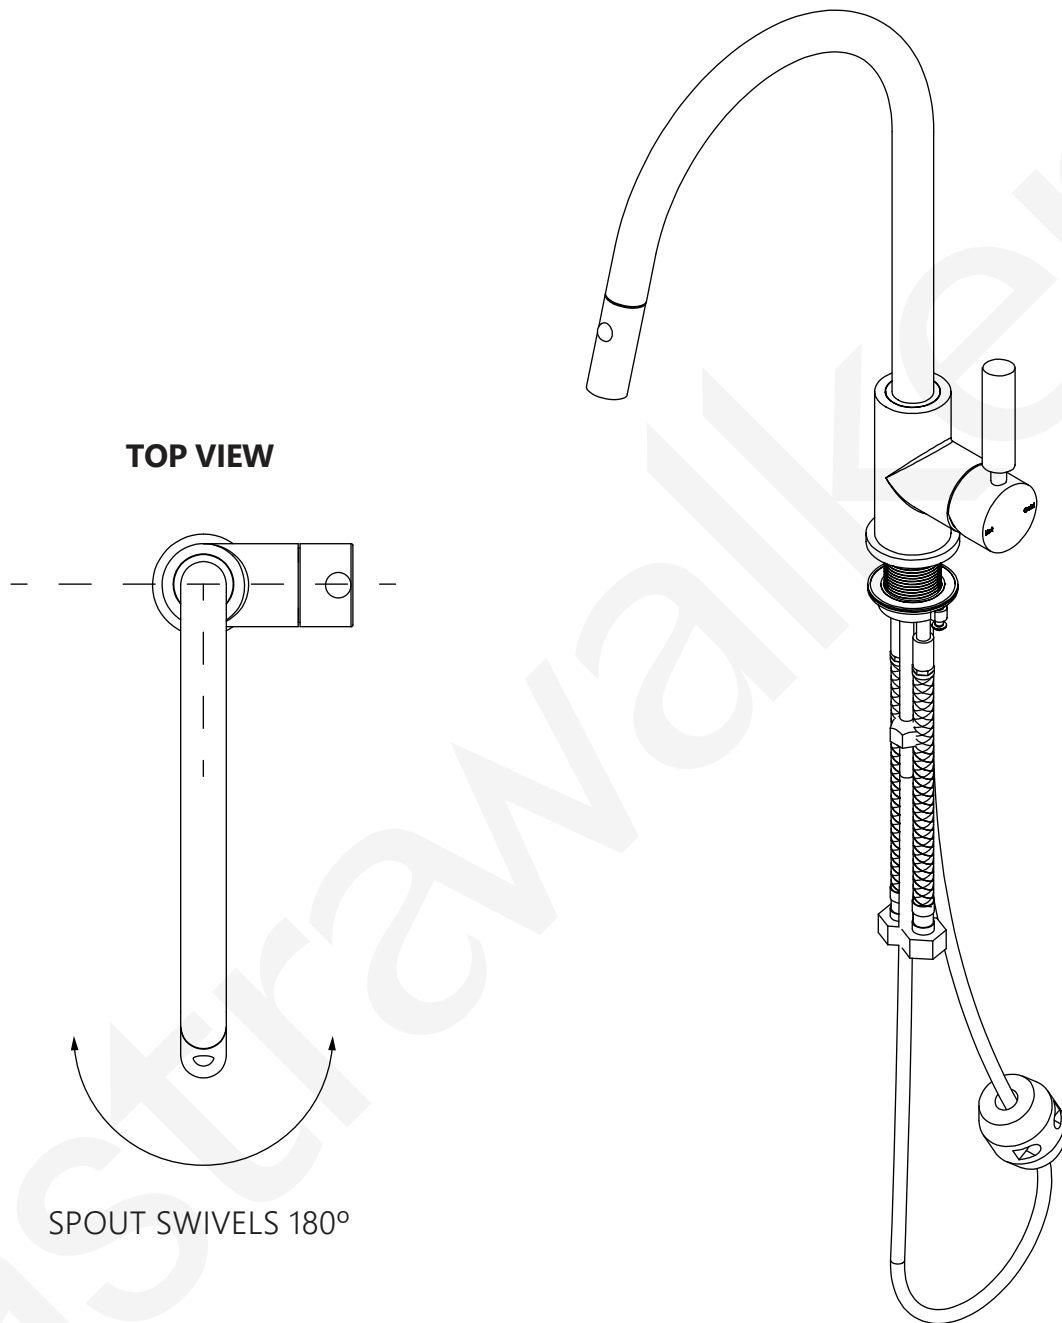

A67.08.V8.LH

KITCHEN MIXER WITH PULL OUT SPRAY

6 STAR/3.5Lpm WELS RATING

A67.08.V8.LH

KITCHEN MIXER WITH PULL OUT SPRAY

6 STAR/3.5Lpm WELS RATING

SPOUT SWIVELS 180°

HOSE LENGTH 1.5m