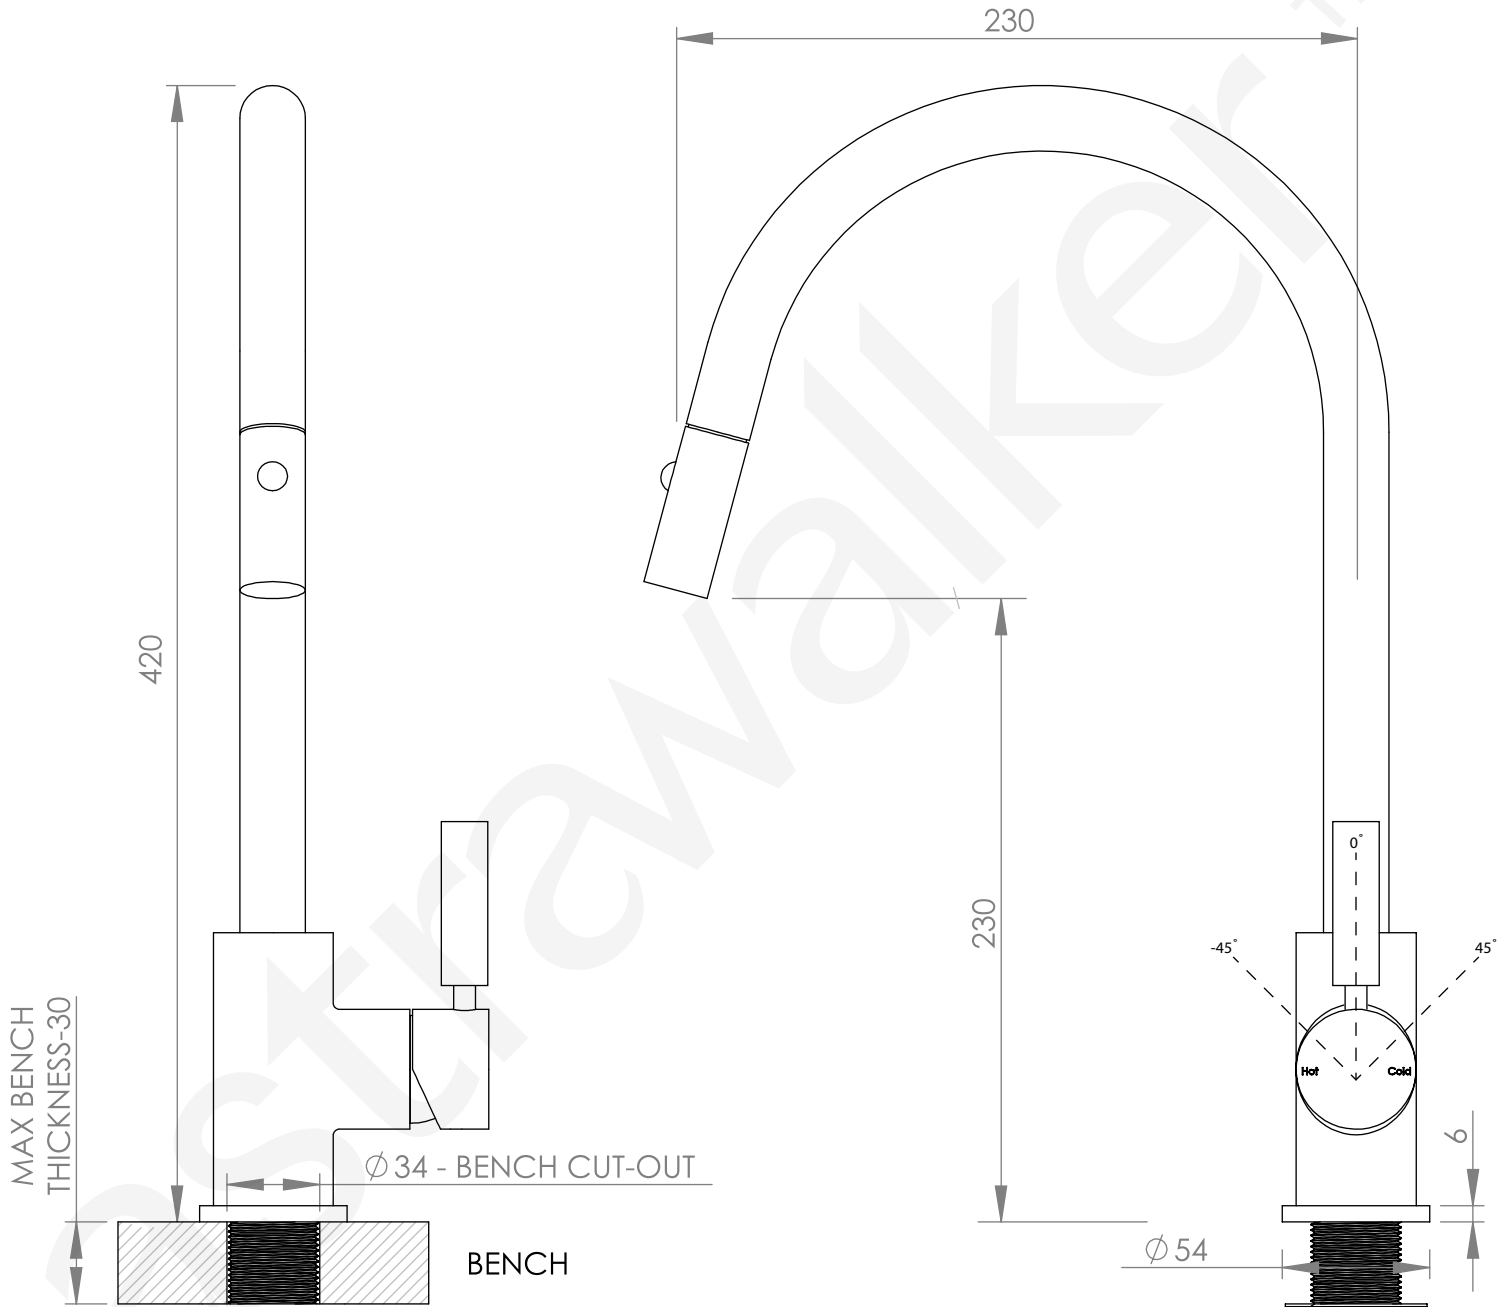

A67.08.V8.LH

KITCHEN MIXER WITH PULL OUT SPRAY

6 STAR/3.5Lpm WELS RATING

A67.08.V8.LH

KITCHEN MIXER WITH PULL OUT SPRAY

6 STAR/3.5Lpm WELS RATING

SPOUT SWIVELS 180°

HOSE LENGTH 1.5m