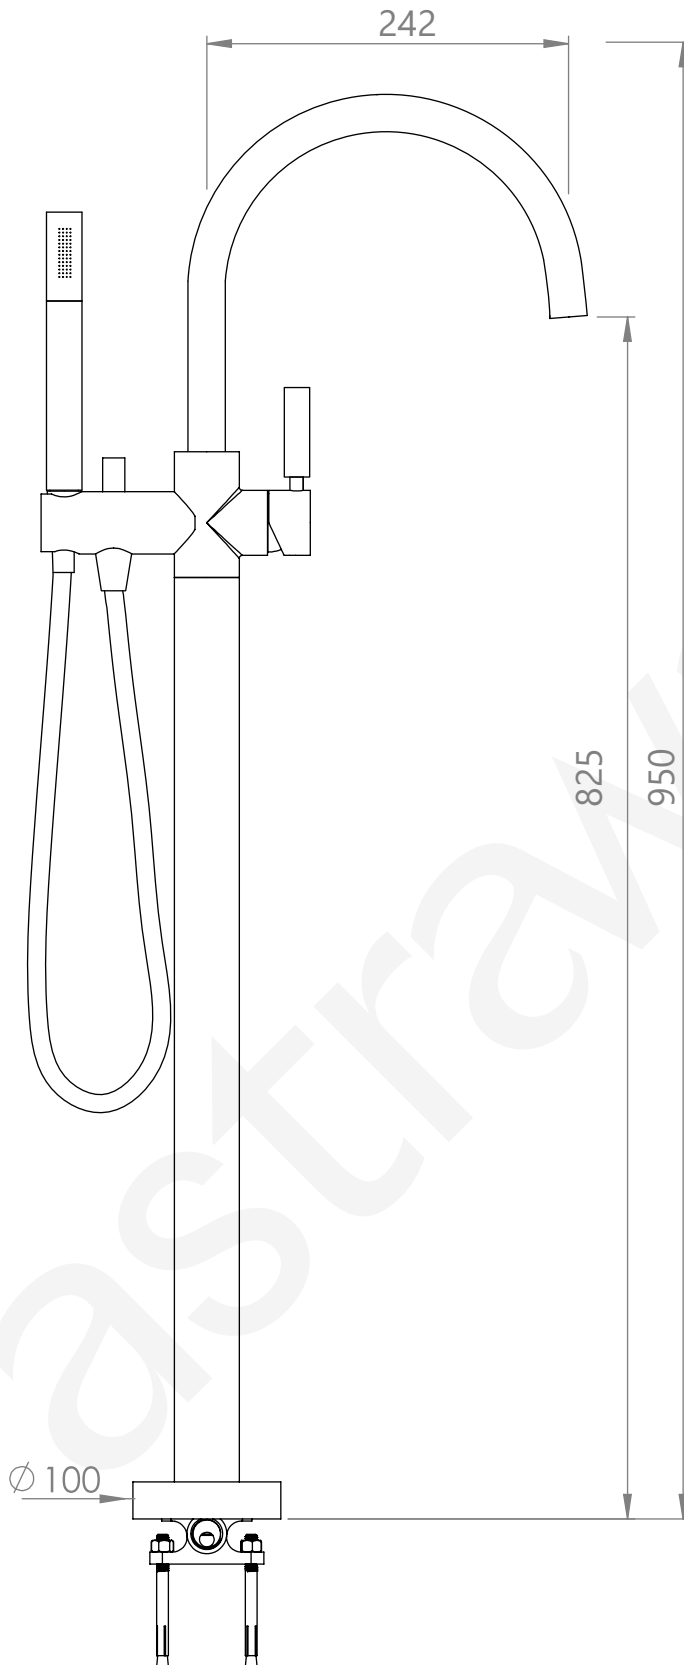

## A67.08.V7.LH

BATH MIXER FLOOR MOUNTED

3 STAR/9Lpm WELS RATING - HAND SHOWER ONLY

NB : ENSURE BODY IS INSTALLED AT CORRECT  
DEPTH 50 - 55MM BELOW FINISHED FLOOR