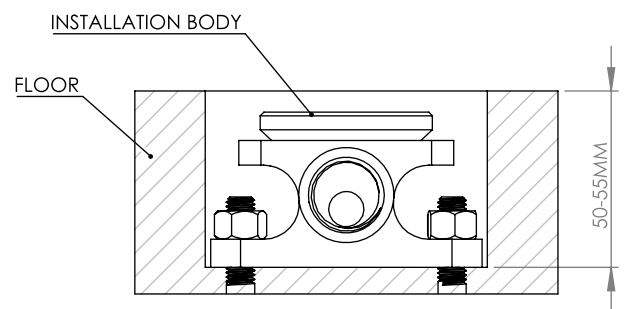

## A67.08.V7.LH

BATH MIXER FLOOR MOUNTED

3 STAR/9Lpm WELS RATING - HAND SHOWER ONLY

NB : ENSURE BODY IS INSTALLED AT CORRECT  
DEPTH 50 - 55MM BELOW FINISHED FLOOR