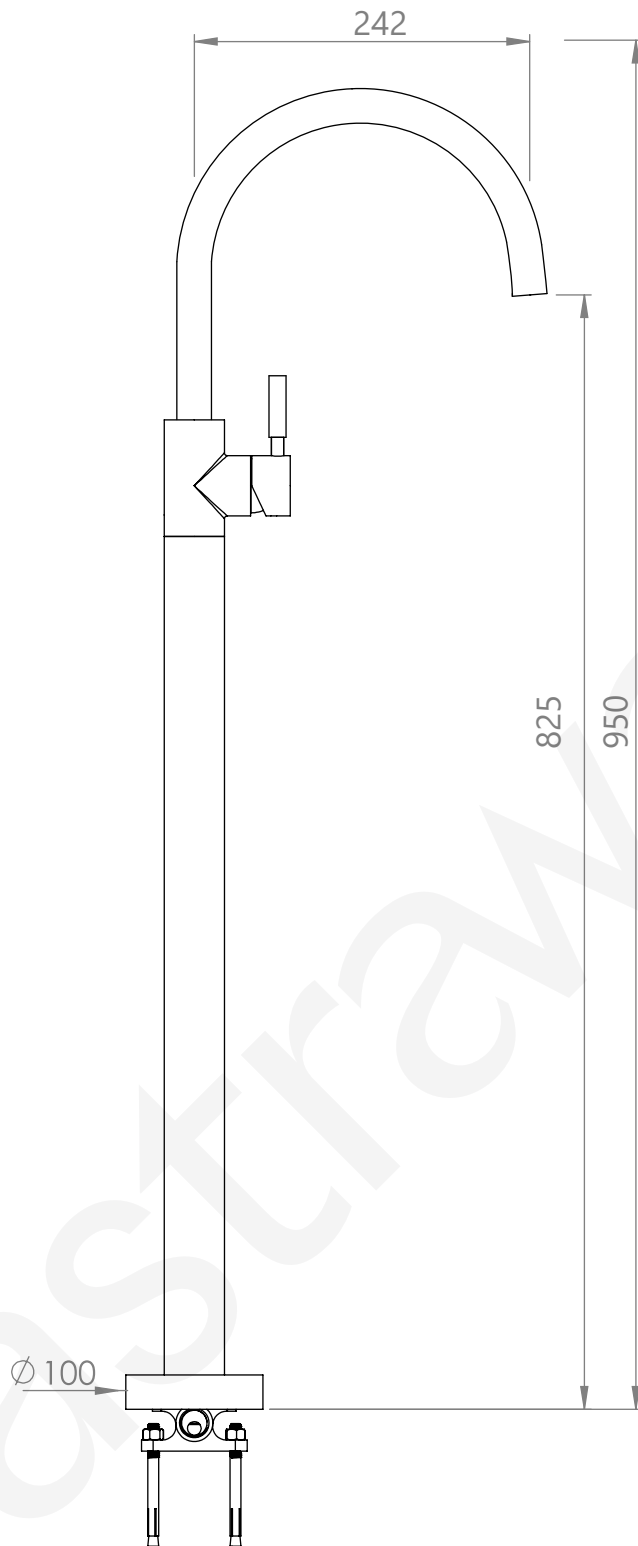

**A67.08.V5.LH**

BATH MIXER

6 STAR/3.5Lpm WELS RATING

NB : ENSURE BODY IS INSTALLED AT CORRECT DEPTH 50 - 55MM BELOW FINISHED FLOOR