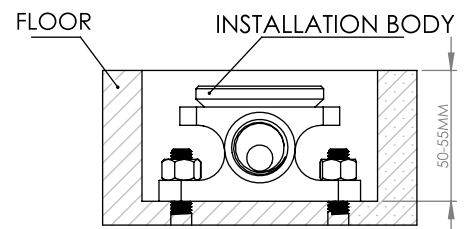

**A67.08.V5.LH**

BATH MIXER

6 STAR/3.5Lpm WELS RATING

NB : ENSURE BODY IS INSTALLED AT CORRECT DEPTH 50 - 55MM BELOW FINISHED FLOOR