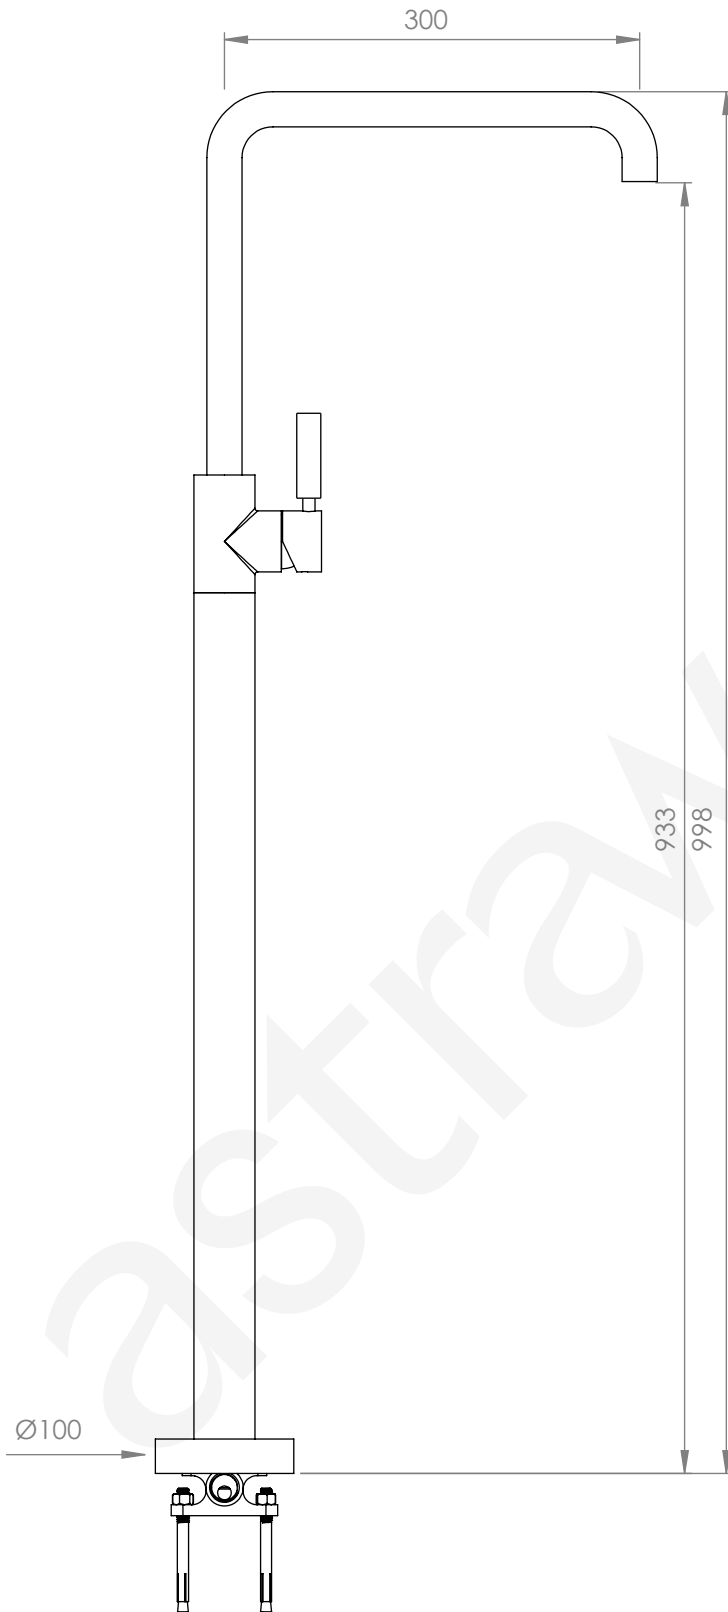

## A67.08.V10.LH

BATH MIXER FLOOR MOUNTED

NB : ENSURE BODY IS INSTALLED AT CORRECT DEPTH 50 - 55MM BELOW FINISHED FLOOR