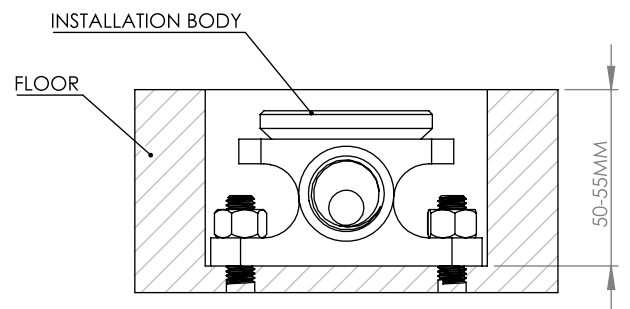

## A67.08.V10.LH

BATH MIXER FLOOR MOUNTED

NB : ENSURE BODY IS INSTALLED AT CORRECT DEPTH 50 - 55MM BELOW FINISHED FLOOR