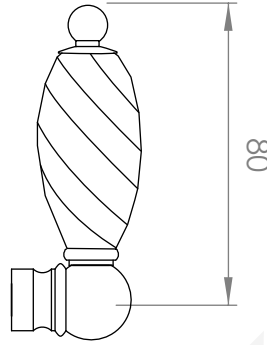

A52.11.V2

SHOWER SET

3 STAR/9Lpm WELS RATING

STANDARD WITH METAL CROSS HANDLE
OTHER LEVER HANDLE OPTIONS

.ML METAL LEVER

.PL WHITE PORCELAIN
.BL BLACK PORCELAIN
.CK CRACKLE PORCELAIN

.CL SWAROVSKI CRYSTAL

.CC CRYSTAL CROSS