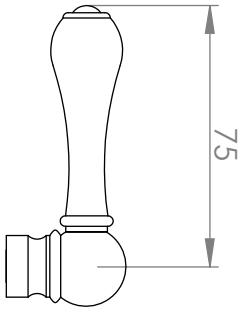

A52.11.V2

SHOWER SET

3 STAR/9Lpm WELS RATING

STANDARD WITH METAL CROSS HANDLE
OTHER LEVER HANDLE OPTIONS

.ML METAL LEVER

.PL WHITE PORCELAIN
.BL BLACK PORCELAIN
.CK CRACKLE PORCELAIN

.CL SWAROVSKI CRYSTAL

.CC CRYSTAL CROSS