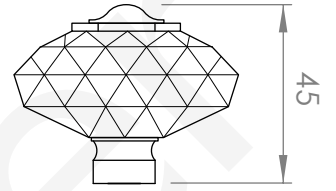

A52.11.V2

SHOWER SET

3 STAR/9Lpm WELS RATING

STANDARD WITH METAL CROSS HANDLE
OTHER LEVER HANDLE OPTIONS

.ML METAL LEVER

.PL WHITE PORCELAIN
.BL BLACK PORCELAIN
.CK CRACKLE PORCELAIN

.CL SWAROVSKI CRYSTAL

.CC CRYSTAL CROSS