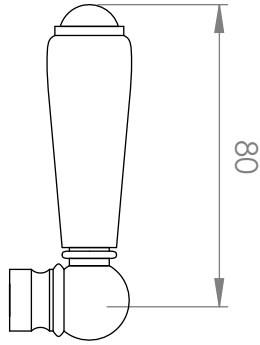

A52.11.V2

SHOWER SET

3 STAR/9Lpm WELS RATING

STANDARD WITH METAL CROSS HANDLE
OTHER LEVER HANDLE OPTIONS

.ML METAL LEVER

.PL WHITE PORCELAIN
.BL BLACK PORCELAIN
.CK CRACKLE PORCELAIN

.CL SWAROVSKI CRYSTAL

.CC CRYSTAL CROSS