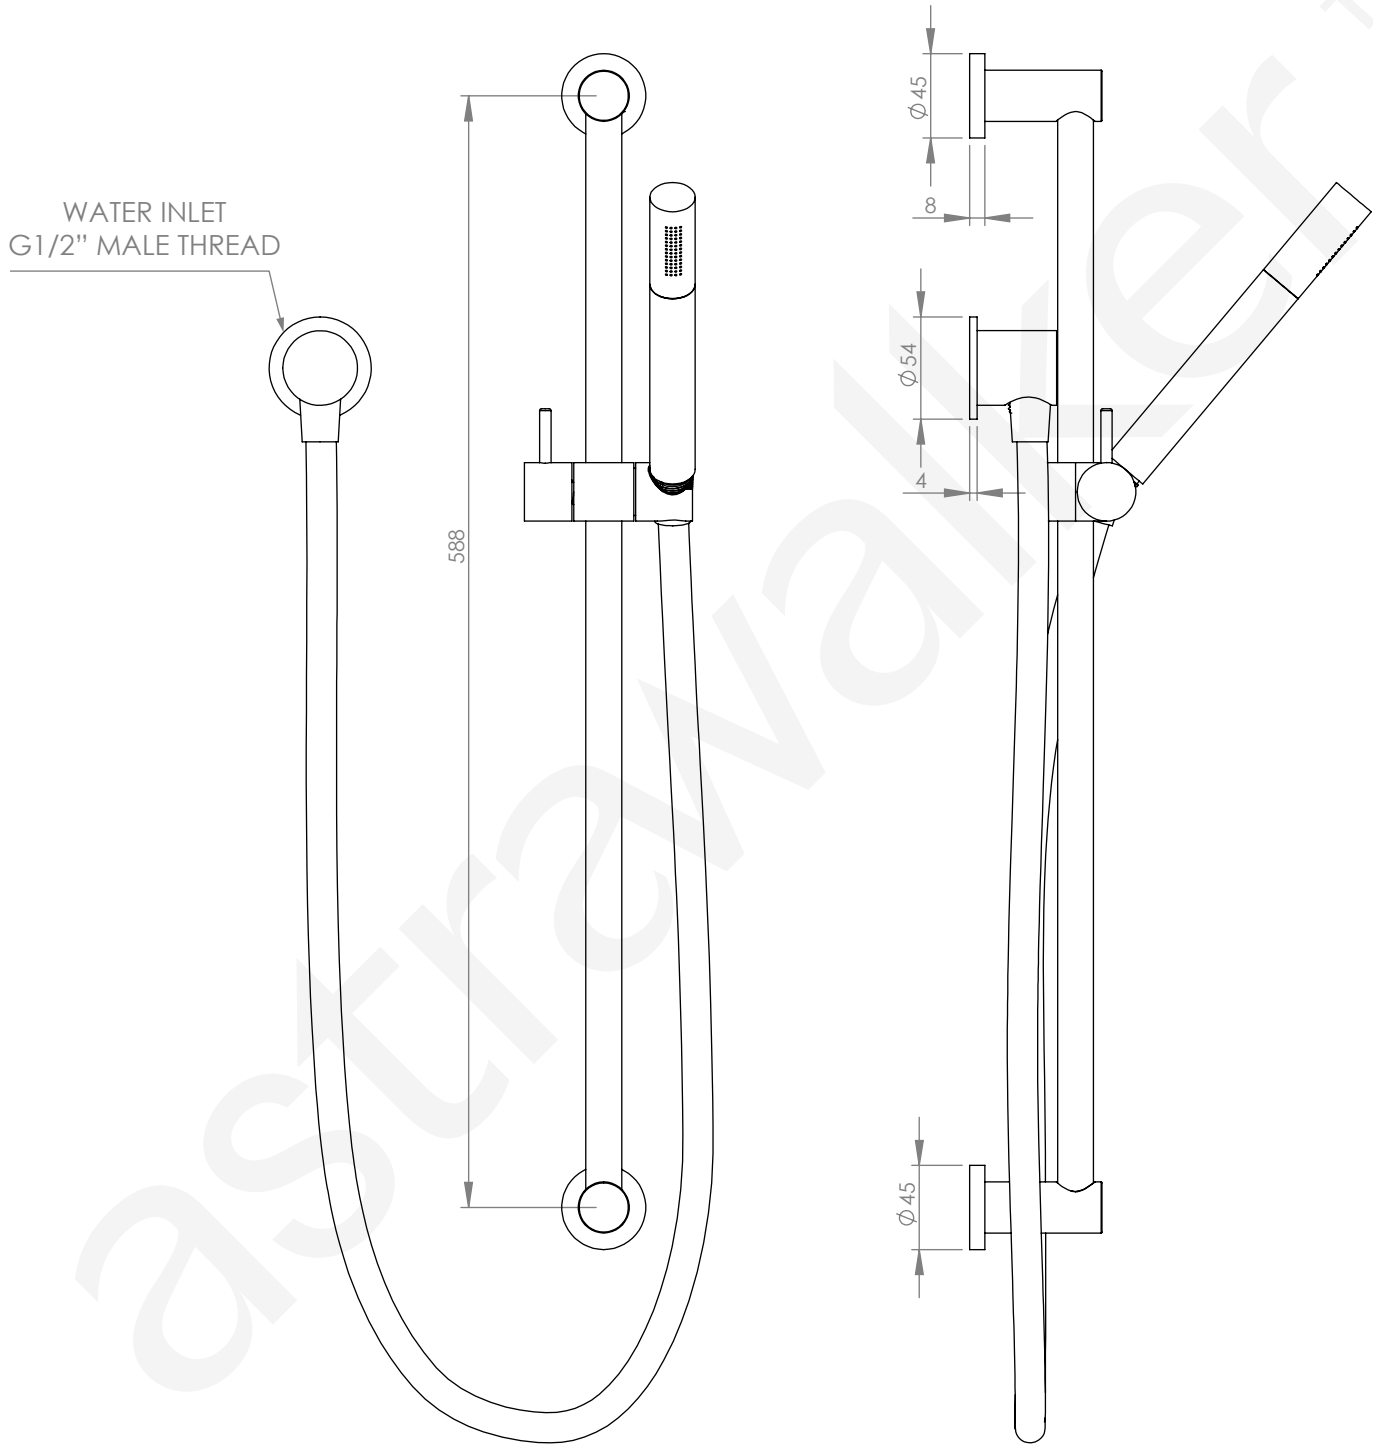

A69.43.27

SLIDER BAR SHOWER SET

3 STAR/9Lpm WELS RATING

HOSE LENGTH 1.5m