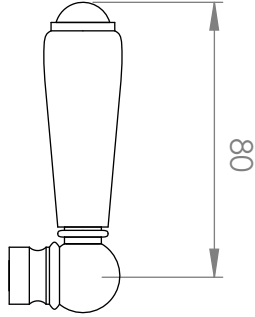

A57.49
WALL TAP SET

STANDARD WITH METAL CROSS HANDLE
OTHER LEVER HANDLE OPTIONS

.ML METAL LEVER

.PL WHITE PORCELAIN
.BL BLACK PORCELAIN
.CK CRACKLE PORCELAIN

.CL SWAROVSKI CRYSTAL

.CC CRYSTAL CROSS