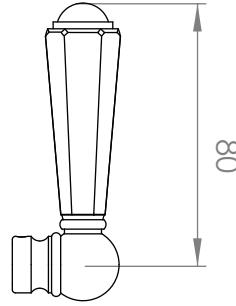

A57.49
WALL TAP SET

STANDARD WITH METAL CROSS HANDLE
OTHER LEVER HANDLE OPTIONS

.ML METAL LEVER

.PL WHITE PORCELAIN
.BL BLACK PORCELAIN
.CK CRACKLE PORCELAIN

.CL SWAROVSKI CRYSTAL

.CC CRYSTAL CROSS