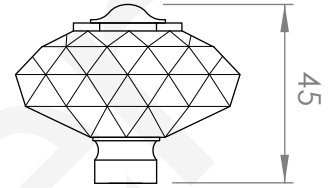

A57.49
WALL TAP SET

STANDARD WITH METAL CROSS HANDLE
OTHER LEVER HANDLE OPTIONS

.ML METAL LEVER

.PL WHITE PORCELAIN
.BL BLACK PORCELAIN
.CK CRACKLE PORCELAIN

.CL SWAROVSKI CRYSTAL

.CC CRYSTAL CROSS