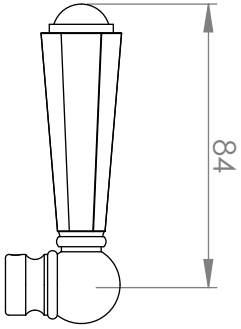

A57.49
WALL TAP SET

STANDARD WITH METAL CROSS HANDLE
OTHER LEVER HANDLE OPTIONS

.ML METAL LEVER

.PL WHITE PORCELAIN
.BL BLACK PORCELAIN
.CK CRACKLE PORCELAIN

.CL SWAROVSKI CRYSTAL

.CC CRYSTAL CROSS