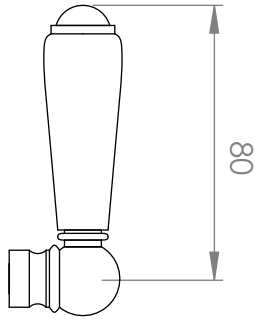

A57.45
CISTERN TAP

STANDARD WITH METAL CROSS HANDLE
OTHER LEVER HANDLE OPTIONS

.ML METAL LEVER

.PL WHITE PORCELAIN
.BL BLACK PORCELAIN
.CK CRACKLE PORCELAIN

.CL SWAROVSKI CRYSTAL

.CC CRYSTAL CROSS