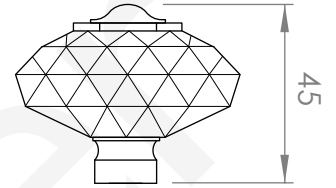

A57.45
CISTERN TAP

STANDARD WITH METAL CROSS HANDLE
OTHER LEVER HANDLE OPTIONS

.ML METAL LEVER

.PL WHITE PORCELAIN
.BL BLACK PORCELAIN
.CK CRACKLE PORCELAIN

.CL SWAROVSKI CRYSTAL

.CC CRYSTAL CROSS