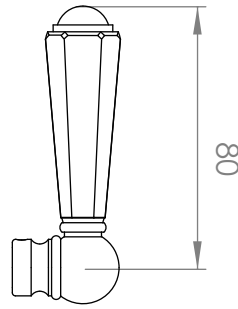

A57.45
CISTERN TAP

STANDARD WITH METAL CROSS HANDLE
OTHER LEVER HANDLE OPTIONS

.ML METAL LEVER

.PL WHITE PORCELAIN
.BL BLACK PORCELAIN
.CK CRACKLE PORCELAIN

.CL SWAROVSKI CRYSTAL

.CC CRYSTAL CROSS