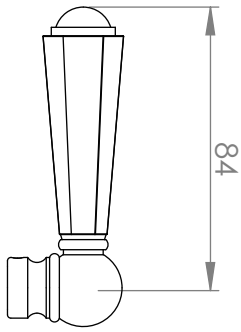

A57.45
CISTERN TAP

STANDARD WITH METAL CROSS HANDLE
OTHER LEVER HANDLE OPTIONS

.ML METAL LEVER

.PL WHITE PORCELAIN
.BL BLACK PORCELAIN
.CK CRACKLE PORCELAIN

.CL SWAROVSKI CRYSTAL

.CC CRYSTAL CROSS