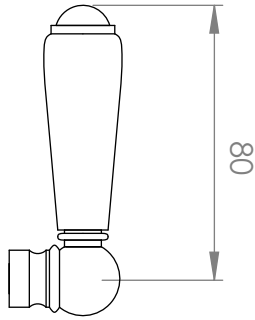

A57.44

WASHING MACHINE TAP SET

STANDARD WITH METAL CROSS HANDLE
OTHER LEVER HANDLE OPTIONS

.ML METAL LEVER

.PL WHITE PORCELAIN
.BL BLACK PORCELAIN
.CK CRACKLE PORCELAIN

.CL SWAROVSKI CRYSTAL

.CC CRYSTAL CROSS