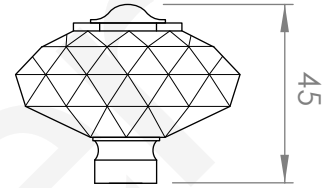

A57.44

WASHING MACHINE TAP SET

STANDARD WITH METAL CROSS HANDLE
OTHER LEVER HANDLE OPTIONS

.ML METAL LEVER

.PL WHITE PORCELAIN
.BL BLACK PORCELAIN
.CK CRACKLE PORCELAIN

.CL SWAROVSKI CRYSTAL

.CC CRYSTAL CROSS