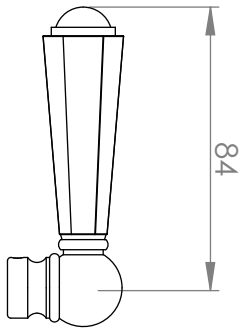

A57.44

WASHING MACHINE TAP SET

STANDARD WITH METAL CROSS HANDLE
OTHER LEVER HANDLE OPTIONS

.ML METAL LEVER

.PL WHITE PORCELAIN
.BL BLACK PORCELAIN
.CK CRACKLE PORCELAIN

.CL SWAROVSKI CRYSTAL

.CC CRYSTAL CROSS