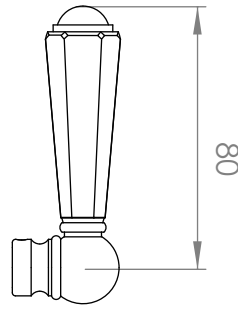

A57.44

WASHING MACHINE TAP SET

STANDARD WITH METAL CROSS HANDLE
OTHER LEVER HANDLE OPTIONS

.ML METAL LEVER

.PL WHITE PORCELAIN
.BL BLACK PORCELAIN
.CK CRACKLE PORCELAIN

.CL SWAROVSKI CRYSTAL

.CC CRYSTAL CROSS