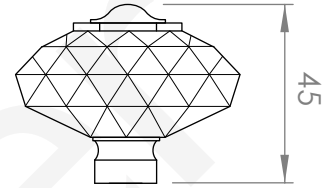

A57.41

BATH / SHOWER DIVERTER

STANDARD WITH METAL CROSS HANDLE
OTHER LEVER HANDLE OPTIONS

.ML METAL LEVER

.PL WHITE PORCELAIN
.BL BLACK PORCELAIN
.CK CRACKLE PORCELAIN

.CL SWAROVSKI CRYSTAL

.CC CRYSTAL CROSS