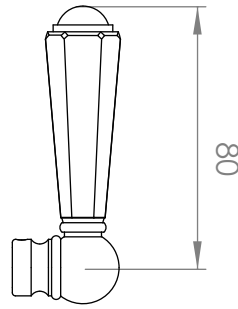

A57.41

BATH / SHOWER DIVERTER

STANDARD WITH METAL CROSS HANDLE
OTHER LEVER HANDLE OPTIONS

.ML METAL LEVER

.PL WHITE PORCELAIN
.BL BLACK PORCELAIN
.CK CRACKLE PORCELAIN

.CL SWAROVSKI CRYSTAL

.CC CRYSTAL CROSS