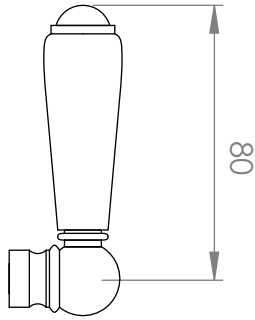

A57.41

BATH / SHOWER DIVERTER

STANDARD WITH METAL CROSS HANDLE
OTHER LEVER HANDLE OPTIONS

.ML METAL LEVER

.PL WHITE PORCELAIN
.BL BLACK PORCELAIN
.CK CRACKLE PORCELAIN

.CL SWAROVSKI CRYSTAL

.CC CRYSTAL CROSS