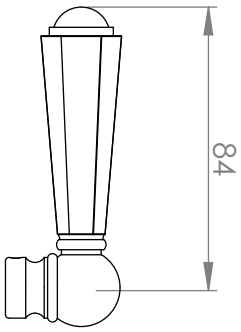

A57.41

BATH / SHOWER DIVERTER

STANDARD WITH METAL CROSS HANDLE
OTHER LEVER HANDLE OPTIONS

.ML METAL LEVER

.PL WHITE PORCELAIN
.BL BLACK PORCELAIN
.CK CRACKLE PORCELAIN

.CL SWAROVSKI CRYSTAL

.CC CRYSTAL CROSS