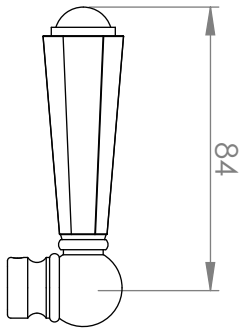

A57.37

BIDET MIXER & 32mm POP UP WASTE

STANDARD WITH METAL CROSS HANDLE
OTHER LEVER HANDLE OPTIONS

.ML METAL LEVER

.PL WHITE PORCELAIN
.BL BLACK PORCELAIN
.CK CRACKLE PORCELAIN

.CL SWAROVSKI CRYSTAL

.CC CRYSTAL CROSS