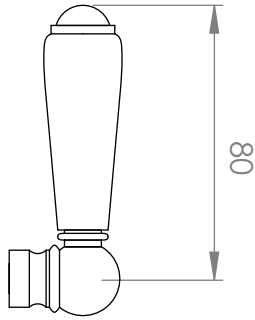

A57.37

BIDET MIXER & 32mm POP UP WASTE

STANDARD WITH METAL CROSS HANDLE
OTHER LEVER HANDLE OPTIONS

.ML METAL LEVER

.PL WHITE PORCELAIN
.BL BLACK PORCELAIN
.CK CRACKLE PORCELAIN

.CL SWAROVSKI CRYSTAL

.CC CRYSTAL CROSS