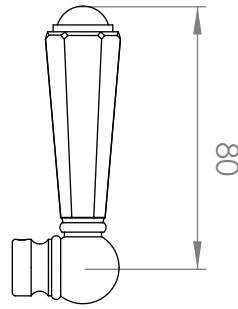

A57.37

BIDET MIXER & 32mm POP UP WASTE

STANDARD WITH METAL CROSS HANDLE
OTHER LEVER HANDLE OPTIONS

.ML METAL LEVER

.PL WHITE PORCELAIN
.BL BLACK PORCELAIN
.CK CRACKLE PORCELAIN

.CL SWAROVSKI CRYSTAL

.CC CRYSTAL CROSS