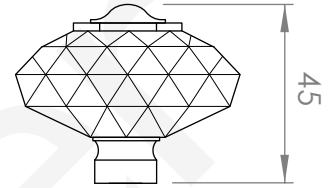

A57.37

BIDET MIXER & 32mm POP UP WASTE

STANDARD WITH METAL CROSS HANDLE
OTHER LEVER HANDLE OPTIONS

.ML METAL LEVER

.PL WHITE PORCELAIN
.BL BLACK PORCELAIN
.CK CRACKLE PORCELAIN

.CL SWAROVSKI CRYSTAL

.CC CRYSTAL CROSS