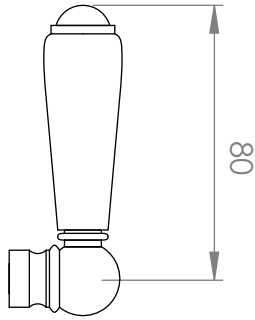

A57.35

BIDET MIXER & 32mm POP UP WASTE

STANDARD WITH METAL CROSS HANDLE
OTHER LEVER HANDLE OPTIONS

.ML METAL LEVER

.PL WHITE PORCELAIN
.BL BLACK PORCELAIN
.CK CRACKLE PORCELAIN

.CL SWAROVSKI CRYSTAL

.CC CRYSTAL CROSS