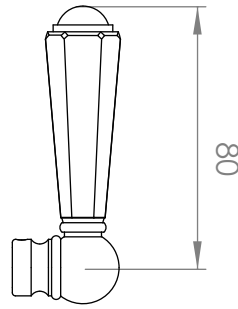

A57.35

BIDET MIXER & 32mm POP UP WASTE

STANDARD WITH METAL CROSS HANDLE
OTHER LEVER HANDLE OPTIONS

.ML METAL LEVER

.PL WHITE PORCELAIN
.BL BLACK PORCELAIN
.CK CRACKLE PORCELAIN

.CL SWAROVSKI CRYSTAL

.CC CRYSTAL CROSS