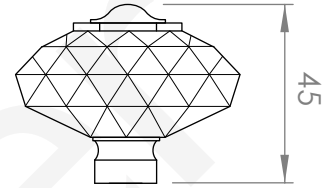

A57.35

BIDET MIXER & 32mm POP UP WASTE

STANDARD WITH METAL CROSS HANDLE
OTHER LEVER HANDLE OPTIONS

.ML METAL LEVER

.PL WHITE PORCELAIN
.BL BLACK PORCELAIN
.CK CRACKLE PORCELAIN

.CL SWAROVSKI CRYSTAL

.CC CRYSTAL CROSS