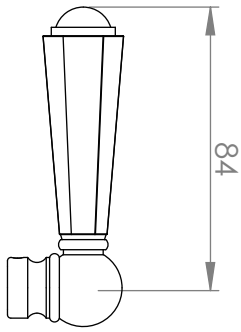

A57.35

BIDET MIXER & 32mm POP UP WASTE

STANDARD WITH METAL CROSS HANDLE
OTHER LEVER HANDLE OPTIONS

.ML METAL LEVER

.PL WHITE PORCELAIN
.BL BLACK PORCELAIN
.CK CRACKLE PORCELAIN

.CL SWAROVSKI CRYSTAL

.CC CRYSTAL CROSS