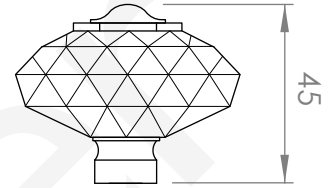

A57.30

KITCHEN MIXER

5 STAR/6Lpm WELS RATING

STANDARD WITH METAL CROSS HANDLE
OTHER LEVER HANDLE OPTIONS

.ML METAL LEVER

.PL WHITE PORCELAIN
.BL BLACK PORCELAIN
.CK CRACKLE PORCELAIN

.CL SWAROVSKI CRYSTAL

.CC CRYSTAL CROSS