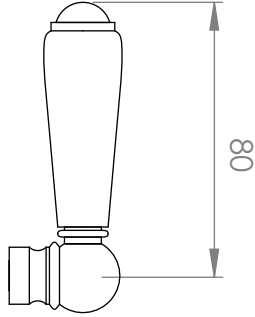

A57.30

KITCHEN MIXER

5 STAR/6Lpm WELS RATING

STANDARD WITH METAL CROSS HANDLE
OTHER LEVER HANDLE OPTIONS

.ML METAL LEVER

.PL WHITE PORCELAIN
.BL BLACK PORCELAIN
.CK CRACKLE PORCELAIN

.CL SWAROVSKI CRYSTAL

.CC CRYSTAL CROSS