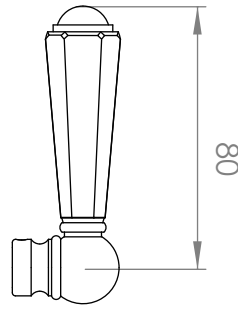

A57.30

KITCHEN MIXER

5 STAR/6Lpm WELS RATING

STANDARD WITH METAL CROSS HANDLE
OTHER LEVER HANDLE OPTIONS

.ML METAL LEVER

.PL WHITE PORCELAIN
.BL BLACK PORCELAIN
.CK CRACKLE PORCELAIN

.CL SWAROVSKI CRYSTAL

.CC CRYSTAL CROSS