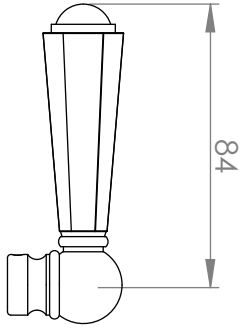

A57.30

KITCHEN MIXER

5 STAR/6Lpm WELS RATING

STANDARD WITH METAL CROSS HANDLE
OTHER LEVER HANDLE OPTIONS

.ML METAL LEVER

.PL WHITE PORCELAIN
.BL BLACK PORCELAIN
.CK CRACKLE PORCELAIN

.CL SWAROVSKI CRYSTAL

.CC CRYSTAL CROSS