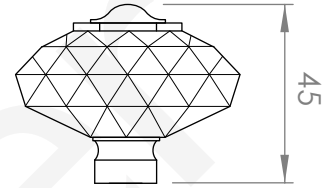

### WALL SET

[Available with flow control, add **.FC** to end of code - 5 STAR/6Lpm WELS RATING]

STANDARD WITH METAL CROSS HANDLE  
OTHER LEVER HANDLE OPTIONS

**.ML** METAL LEVER

**.PL** WHITE PORCELAIN  
**.BL** BLACK PORCELAIN  
**.CK** CRACKLE PORCELAIN

**.CL** SWAROVSKI CRYSTAL

**.CC** CRYSTAL CROSS