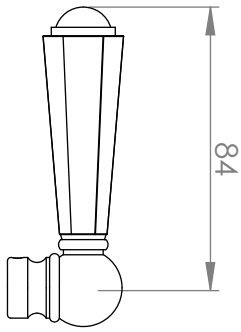

### WALL SET

[Available with flow control, add **.FC** to end of code - 5 STAR/6Lpm WELS RATING]

STANDARD WITH METAL CROSS HANDLE  
OTHER LEVER HANDLE OPTIONS

**.ML** METAL LEVER

**.PL** WHITE PORCELAIN  
**.BL** BLACK PORCELAIN  
**.CK** CRACKLE PORCELAIN

**.CL** SWAROVSKI CRYSTAL

**.CC** CRYSTAL CROSS