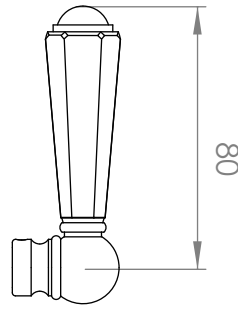

### WALL SET

[Available with flow control, add **.FC** to end of code - 5 STAR/6Lpm WELS RATING]

STANDARD WITH METAL CROSS HANDLE  
OTHER LEVER HANDLE OPTIONS

**.ML** METAL LEVER

**.PL** WHITE PORCELAIN  
**.BL** BLACK PORCELAIN  
**.CK** CRACKLE PORCELAIN

**.CL** SWAROVSKI CRYSTAL

**.CC** CRYSTAL CROSS