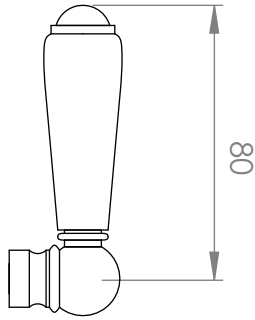

### WALL SET

[Available with flow control, add **.FC** to end of code - 5 STAR/6Lpm WELS RATING]

STANDARD WITH METAL CROSS HANDLE  
OTHER LEVER HANDLE OPTIONS

**.ML** METAL LEVER

**.PL** WHITE PORCELAIN  
**.BL** BLACK PORCELAIN  
**.CK** CRACKLE PORCELAIN