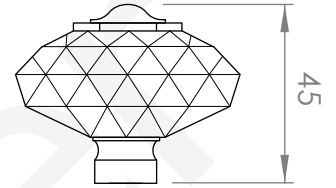

A57.28

WALL SET

[Available with flow control, add **.FC** to end of code - 5 STAR/6Lpm WELS RATING]

STANDARD WITH METAL CROSS HANDLE
OTHER LEVER HANDLE OPTIONS

.ML METAL LEVER

.PL WHITE PORCELAIN
.BL BLACK PORCELAIN
.CK CRACKLE PORCELAIN

.CL SWAROVSKI CRYSTAL

.CC CRYSTAL CROSS