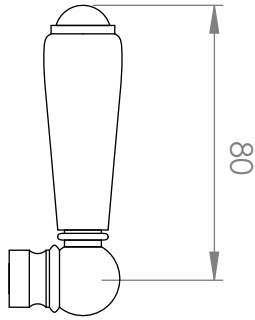

A57.28

WALL SET

[Available with flow control, add **.FC** to end of code - 5 STAR/6Lpm WELS RATING]

STANDARD WITH METAL CROSS HANDLE
OTHER LEVER HANDLE OPTIONS

.ML METAL LEVER

.PL WHITE PORCELAIN
.BL BLACK PORCELAIN
.CK CRACKLE PORCELAIN