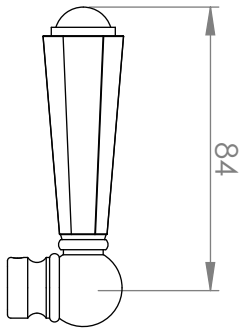

A57.28

WALL SET

[Available with flow control, add **.FC** to end of code - 5 STAR/6Lpm WELS RATING]

STANDARD WITH METAL CROSS HANDLE
OTHER LEVER HANDLE OPTIONS

.ML METAL LEVER

.PL WHITE PORCELAIN
.BL BLACK PORCELAIN
.CK CRACKLE PORCELAIN

.CL SWAROVSKI CRYSTAL

.CC CRYSTAL CROSS