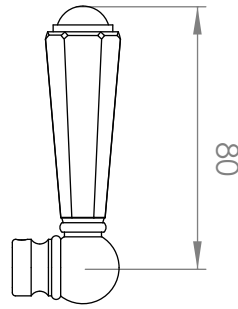

A57.28

WALL SET

[Available with flow control, add **.FC** to end of code - 5 STAR/6Lpm WELS RATING]

STANDARD WITH METAL CROSS HANDLE
OTHER LEVER HANDLE OPTIONS

.ML METAL LEVER

.PL WHITE PORCELAIN
.BL BLACK PORCELAIN
.CK CRACKLE PORCELAIN

.CL SWAROVSKI CRYSTAL

.CC CRYSTAL CROSS