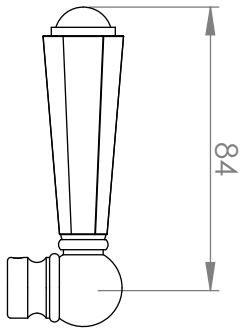

A57.22

FLOOR MOUNTED BATH MIXER & HANDPIECE

3 STAR/9Lpm WELS RATING - HANDSHOWER ONLY

STANDARD WITH METAL CROSS HANDLE
OTHER LEVER HANDLE OPTIONS

.ML METAL LEVER

.PL WHITE PORCELAIN
.BL BLACK PORCELAIN
.CK CRACKLE PORCELAIN

.CL SWAROVSKI CRYSTAL

.CC CRYSTAL CROSS