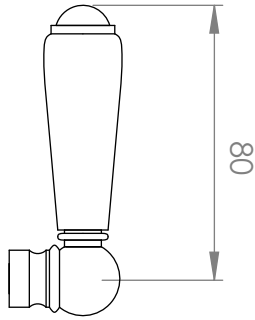

A57.22

FLOOR MOUNTED BATH MIXER & HANDPIECE

3 STAR/9Lpm WELS RATING - HANDSHOWER ONLY

STANDARD WITH METAL CROSS HANDLE
OTHER LEVER HANDLE OPTIONS

.ML METAL LEVER

.PL WHITE PORCELAIN
.BL BLACK PORCELAIN
.CK CRACKLE PORCELAIN