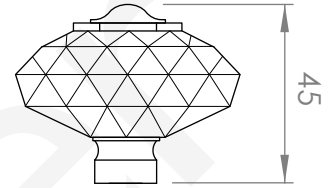

A57.22

FLOOR MOUNTED BATH MIXER & HANDPIECE

3 STAR/9Lpm WELS RATING - HANDSHOWER ONLY

STANDARD WITH METAL CROSS HANDLE
OTHER LEVER HANDLE OPTIONS

.ML METAL LEVER

.PL WHITE PORCELAIN
.BL BLACK PORCELAIN
.CK CRACKLE PORCELAIN

.CL SWAROVSKI CRYSTAL

.CC CRYSTAL CROSS