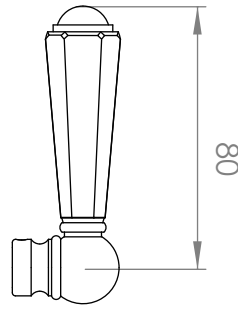

A57.22

FLOOR MOUNTED BATH MIXER & HANDPIECE

3 STAR/9Lpm WELS RATING - HANDSHOWER ONLY

STANDARD WITH METAL CROSS HANDLE
OTHER LEVER HANDLE OPTIONS

.ML METAL LEVER

.PL WHITE PORCELAIN
.BL BLACK PORCELAIN
.CK CRACKLE PORCELAIN

.CL SWAROVSKI CRYSTAL

.CC CRYSTAL CROSS