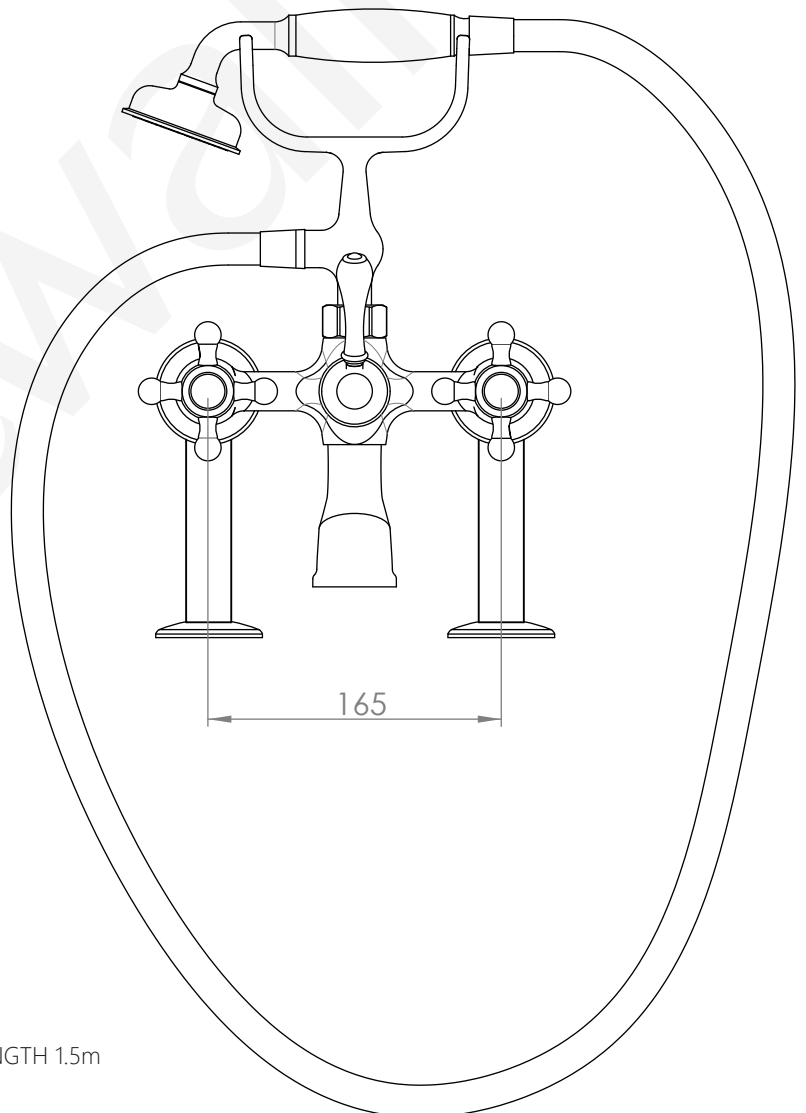

### HOB MOUNTED BATH MIXER & HANDPIECE

3 STAR/9Lpm WELS RATING - HANDSHOWER ONLY

STANDARD WITH METAL CROSS HANDLE  
OTHER LEVER HANDLE OPTIONS

**.ML** METAL LEVER

**.PL** WHITE PORCELAIN  
**.BL** BLACK PORCELAIN  
**.CK** CRACKLE PORCELAIN

**.CL** SWAROVSKI CRYSTAL

**.CC** CRYSTAL CROSS

HOSE LENGTH 1.5m