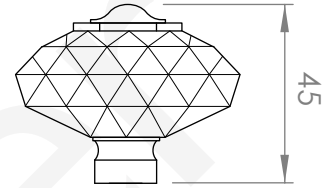

### HOB MOUNTED BATH MIXER & HANDPIECE

3 STAR/9Lpm WELS RATING - HANDSHOWER ONLY

STANDARD WITH METAL CROSS HANDLE  
OTHER LEVER HANDLE OPTIONS

**.ML** METAL LEVER

**.PL** WHITE PORCELAIN  
**.BL** BLACK PORCELAIN  
**.CK** CRACKLE PORCELAIN

**.CL** SWAROVSKI CRYSTAL

**.CC** CRYSTAL CROSS

HOSE LENGTH 1.5m