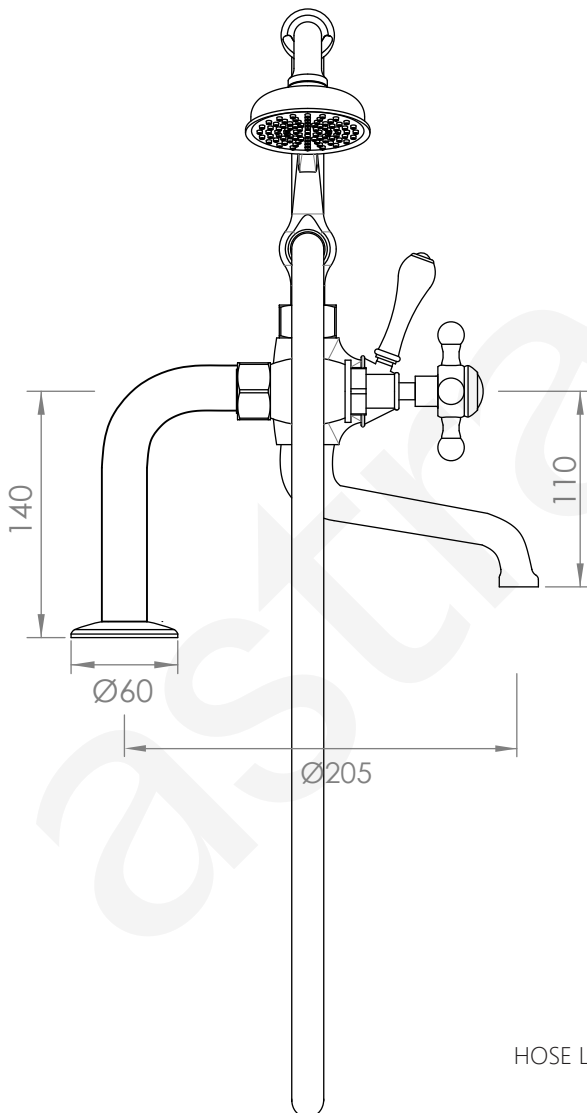

### HOB MOUNTED BATH MIXER & HANDPIECE

3 STAR/9Lpm WELS RATING - HANDSHOWER ONLY

STANDARD WITH METAL CROSS HANDLE  
OTHER LEVER HANDLE OPTIONS

**.ML** METAL LEVER

**.PL** WHITE PORCELAIN  
**.BL** BLACK PORCELAIN  
**.CK** CRACKLE PORCELAIN

**.CL** SWAROVSKI CRYSTAL

**.CC** CRYSTAL CROSS

HOSE LENGTH 1.5m