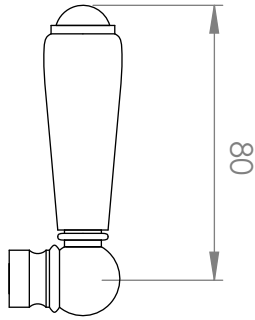

### HOB MOUNTED BATH MIXER & HANDPIECE

3 STAR/9Lpm WELS RATING - HANDSHOWER ONLY

STANDARD WITH METAL CROSS HANDLE  
OTHER LEVER HANDLE OPTIONS

**.ML** METAL LEVER

**.PL** WHITE PORCELAIN  
**.BL** BLACK PORCELAIN  
**.CK** CRACKLE PORCELAIN

**.CL** SWAROVSKI CRYSTAL

**.CC** CRYSTAL CROSS

HOSE LENGTH 1.5m