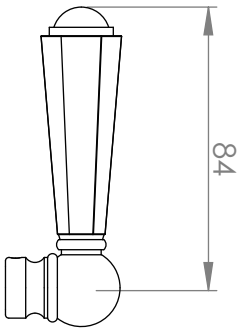

### HOB MOUNTED BATH MIXER & HANDPIECE

3 STAR/9Lpm WELS RATING - HANDSHOWER ONLY

STANDARD WITH METAL CROSS HANDLE  
OTHER LEVER HANDLE OPTIONS

**.ML** METAL LEVER

**.PL** WHITE PORCELAIN  
**.BL** BLACK PORCELAIN  
**.CK** CRACKLE PORCELAIN

**.CL** SWAROVSKI CRYSTAL

**.CC** CRYSTAL CROSS

HOSE LENGTH 1.5m