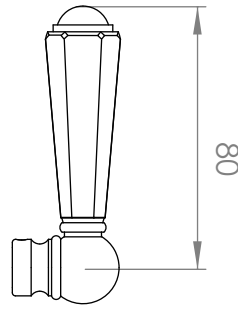

### HOB MOUNTED BATH MIXER & HANDPIECE

3 STAR/9Lpm WELS RATING - HANDSHOWER ONLY

STANDARD WITH METAL CROSS HANDLE  
OTHER LEVER HANDLE OPTIONS

**.ML** METAL LEVER

**.PL** WHITE PORCELAIN  
**.BL** BLACK PORCELAIN  
**.CK** CRACKLE PORCELAIN

**.CL** SWAROVSKI CRYSTAL

**.CC** CRYSTAL CROSS

HOSE LENGTH 1.5m