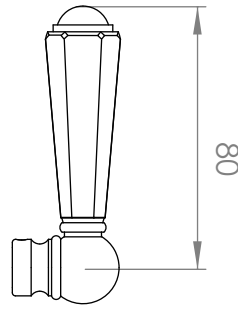

### BATH MIXER & HANDPIECE

3 STAR/9Lpm WELS RATING - HANDSHOWER ONLY

STANDARD WITH METAL CROSS HANDLE  
OTHER LEVER HANDLE OPTIONS

**.ML** METAL LEVER

**.PL** WHITE PORCELAIN  
**.BL** BLACK PORCELAIN  
**.CK** CRACKLE PORCELAIN

**.CL** SWAROVSKI CRYSTAL

**.CC** CRYSTAL CROSS

HOSE LENGTH 1.5m