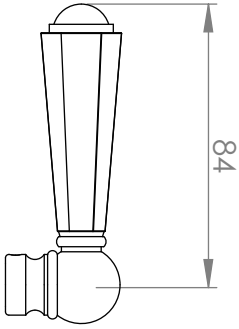

### BATH MIXER & HANDPIECE

3 STAR/9Lpm WELS RATING - HANDSHOWER ONLY

STANDARD WITH METAL CROSS HANDLE  
OTHER LEVER HANDLE OPTIONS

**.ML** METAL LEVER

**.PL** WHITE PORCELAIN  
**.BL** BLACK PORCELAIN  
**.CK** CRACKLE PORCELAIN

**.CL** SWAROVSKI CRYSTAL

**.CC** CRYSTAL CROSS

HOSE LENGTH 1.5m