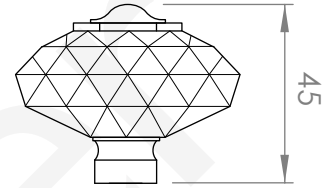

### BATH MIXER & HANDPIECE

3 STAR/9Lpm WELS RATING - HANDSHOWER ONLY

STANDARD WITH METAL CROSS HANDLE  
OTHER LEVER HANDLE OPTIONS

**.ML** METAL LEVER

**.PL** WHITE PORCELAIN  
**.BL** BLACK PORCELAIN  
**.CK** CRACKLE PORCELAIN

**.CL** SWAROVSKI CRYSTAL

**.CC** CRYSTAL CROSS

HOSE LENGTH 1.5m