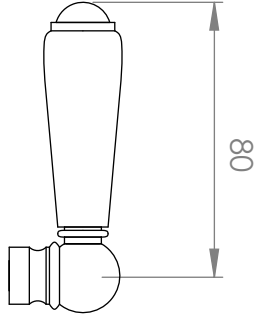

### BATH MIXER & HANDPIECE

3 STAR/9Lpm WELS RATING - HANDSHOWER ONLY

STANDARD WITH METAL CROSS HANDLE  
OTHER LEVER HANDLE OPTIONS

**.ML** METAL LEVER

**.PL** WHITE PORCELAIN  
**.BL** BLACK PORCELAIN  
**.CK** CRACKLE PORCELAIN

**.CL** SWAROVSKI CRYSTAL

**.CC** CRYSTAL CROSS

HOSE LENGTH 1.5m