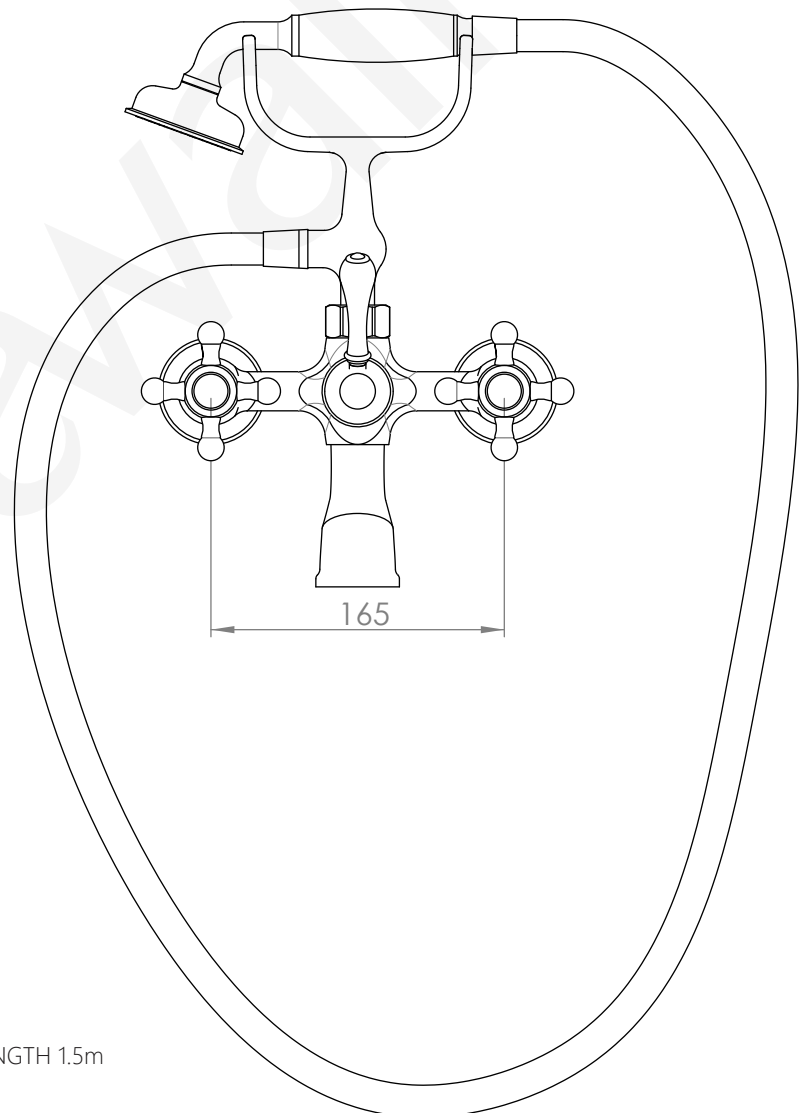

### BATH MIXER & HANDPIECE

3 STAR/9Lpm WELS RATING - HANDSHOWER ONLY

STANDARD WITH METAL CROSS HANDLE  
OTHER LEVER HANDLE OPTIONS

**.ML** METAL LEVER

**.PL** WHITE PORCELAIN  
**.BL** BLACK PORCELAIN  
**.CK** CRACKLE PORCELAIN

**.CL** SWAROVSKI CRYSTAL

**.CC** CRYSTAL CROSS

HOSE LENGTH 1.5m