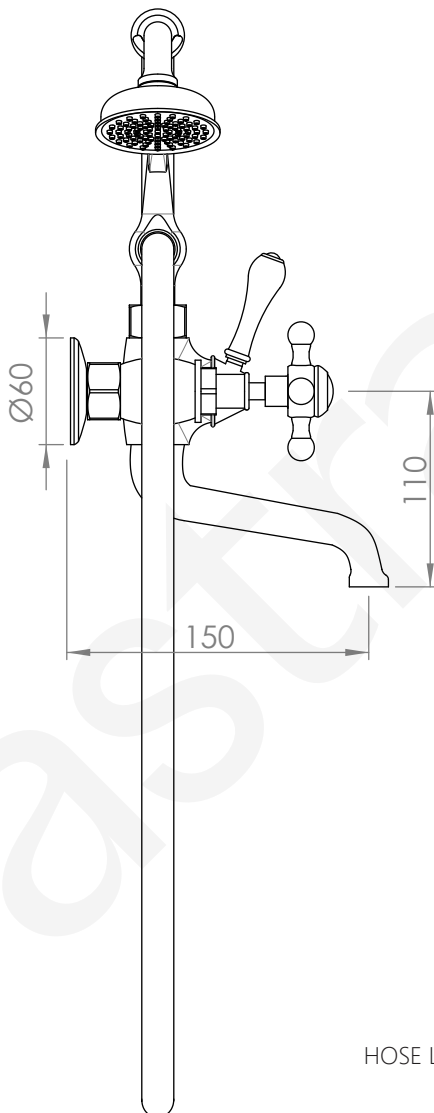

### BATH MIXER & HANDPIECE

3 STAR/9Lpm WELS RATING - HANDSHOWER ONLY

STANDARD WITH METAL CROSS HANDLE  
OTHER LEVER HANDLE OPTIONS

**.ML** METAL LEVER

**.PL** WHITE PORCELAIN  
**.BL** BLACK PORCELAIN  
**.CK** CRACKLE PORCELAIN

**.CL** SWAROVSKI CRYSTAL

**.CC** CRYSTAL CROSS

HOSE LENGTH 1.5m