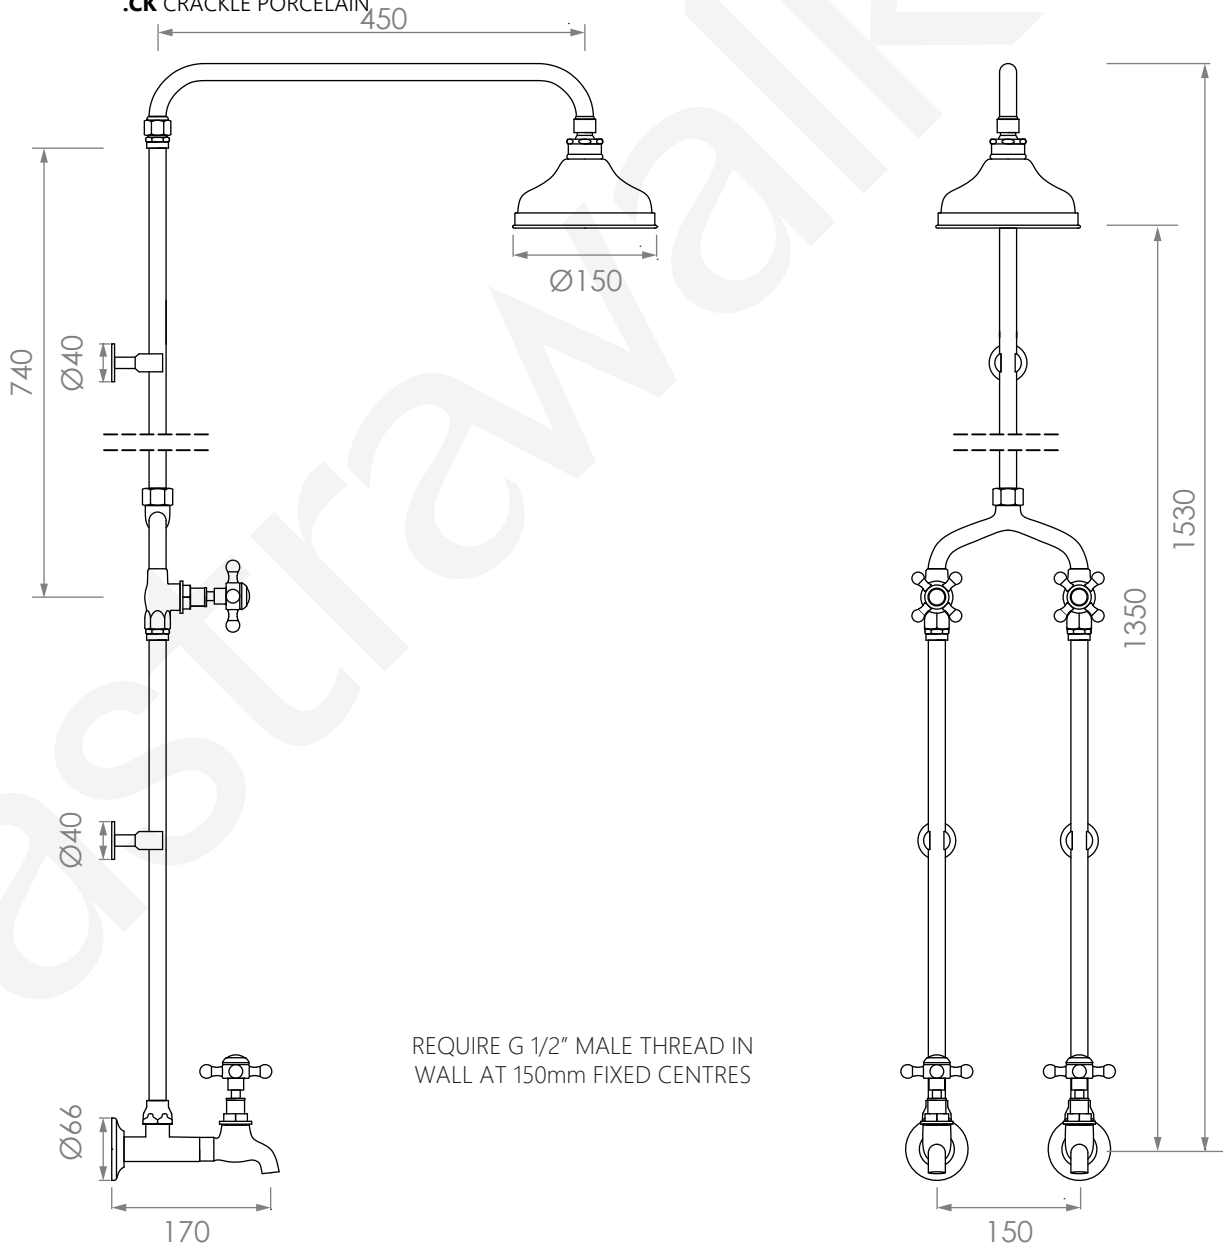

A57.17

BATH / SHOWER SET

3 STAR/9Lpm WELS RATING - SHOWER ONLY

STANDARD WITH METAL CROSS HANDLE
OTHER LEVER HANDLE OPTIONS

AVAILABLE WITH:

REQUIRE G 1/2" MALE THREAD IN
WALL AT 150mm FIXED CENTRES