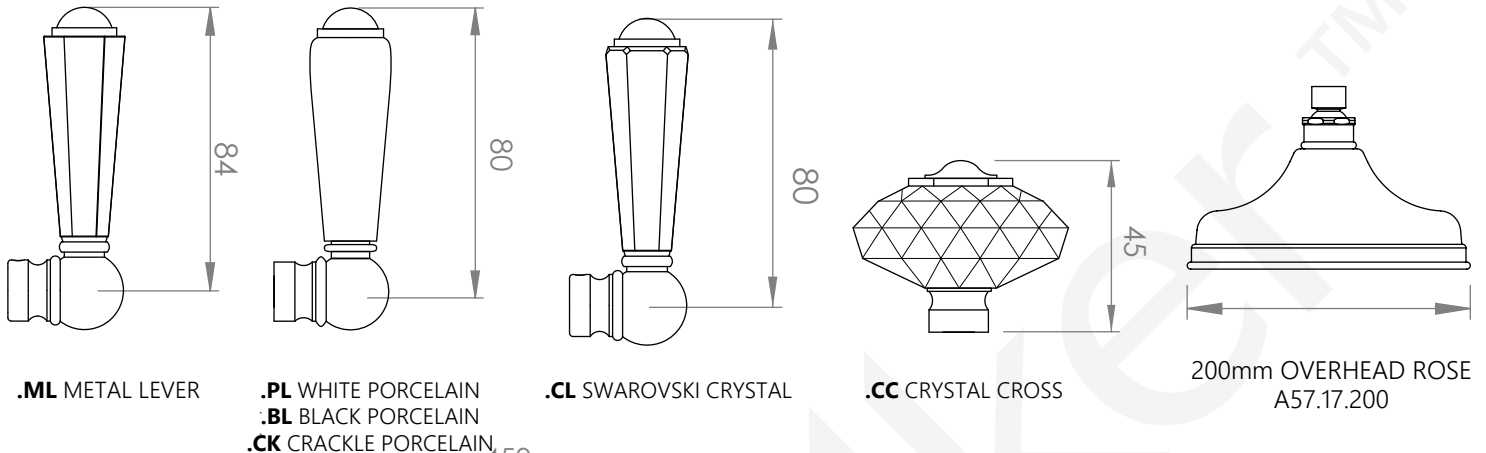

A57.17

BATH / SHOWER SET

3 STAR/9Lpm WELS RATING - SHOWER ONLY

STANDARD WITH METAL CROSS HANDLE
OTHER LEVER HANDLE OPTIONS

AVAILABLE WITH:

REQUIRE G 1/2" MALE THREAD IN
WALL AT 150mm FIXED CENTRES