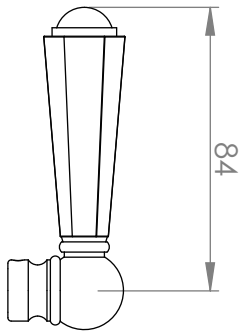

### SHOWER SET WITH MULTI-FUNCTION HANDPIECE

3 STAR/9Lpm WELS RATING

STANDARD WITH METAL CROSS HANDLE  
OTHER LEVER HANDLE OPTIONS

AVAILABLE WITH:

**.ML** METAL LEVER

**.PL** WHITE PORCELAIN  
**.BL** BLACK PORCELAIN  
**.CK** CRACKLE PORCELAIN

**.CL** SWAROVSKI CRYSTAL

**.CC** CRYSTAL CROSS

200mm OVERHEAD ROSE  
A57.13.V5.200