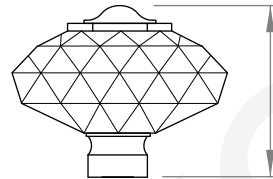

### SHOWER SET WITH MULTI-FUNCTION HANDPIECE

3 STAR/9Lpm WELS RATING

STANDARD WITH METAL CROSS HANDLE  
OTHER LEVER HANDLE OPTIONS

AVAILABLE WITH:

**.ML** METAL LEVER

**.PL** WHITE PORCELAIN  
**.BL** BLACK PORCELAIN  
**.CK** CRACKLE PORCELAIN

**.CL** SWAROVSKI CRYSTAL

**.CC** CRYSTAL CROSS

200mm OVERHEAD ROSE  
A57.13.V5.200