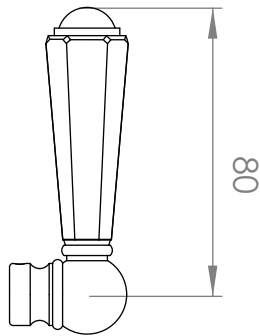

### SHOWER SET WITH MULTI-FUNCTION HANDPIECE

3 STAR/9Lpm WELS RATING

STANDARD WITH METAL CROSS HANDLE  
OTHER LEVER HANDLE OPTIONS

AVAILABLE WITH:

**.ML** METAL LEVER

**.PL** WHITE PORCELAIN  
**.BL** BLACK PORCELAIN  
**.CK** CRACKLE PORCELAIN

**.CL** SWAROVSKI CRYSTAL

**.CC** CRYSTAL CROSS

200mm OVERHEAD ROSE  
A57.13.V5.200