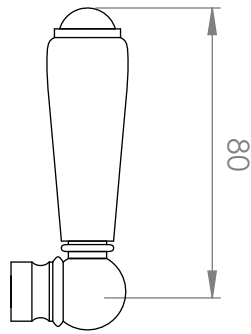

### SHOWER SET WITH MULTI-FUNCTION HANDPIECE

3 STAR/9Lpm WELS RATING

STANDARD WITH METAL CROSS HANDLE  
OTHER LEVER HANDLE OPTIONS

AVAILABLE WITH:

**.ML** METAL LEVER

**.PL** WHITE PORCELAIN  
**.BL** BLACK PORCELAIN  
**.CK** CRACKLE PORCELAIN

**.CL** SWAROVSKI CRYSTAL

**.CC** CRYSTAL CROSS

200mm OVERHEAD ROSE  
A57.13.V5.200