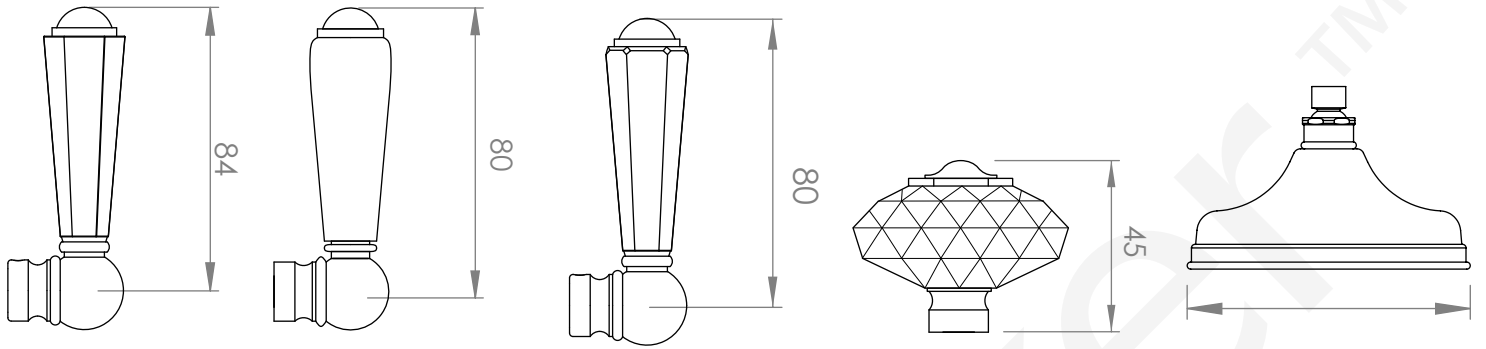

### SHOWER SET

3 STAR/9Lpm WELS RATING

STANDARD WITH METAL CROSS HANDLE  
OTHER LEVER HANDLE OPTIONS

AVAILABLE WITH:

**.ML** METAL LEVER

**.PL** WHITE PORCELAIN  
**.BL** BLACK PORCELAIN  
**.CK** CRACKLE PORCELAIN

**.CL** SWAROVSKI CRYSTAL

**.CC** CRYSTAL CROSS

200mm OVERHEAD ROSE  
A57.13.200

RISER TUBE CAN BE CUT TO  
SUIT SITE REQUIREMENTS

REQUIRE G 1/2" MALE THREAD IN  
WALL AT 150mm FIXED CENTRES