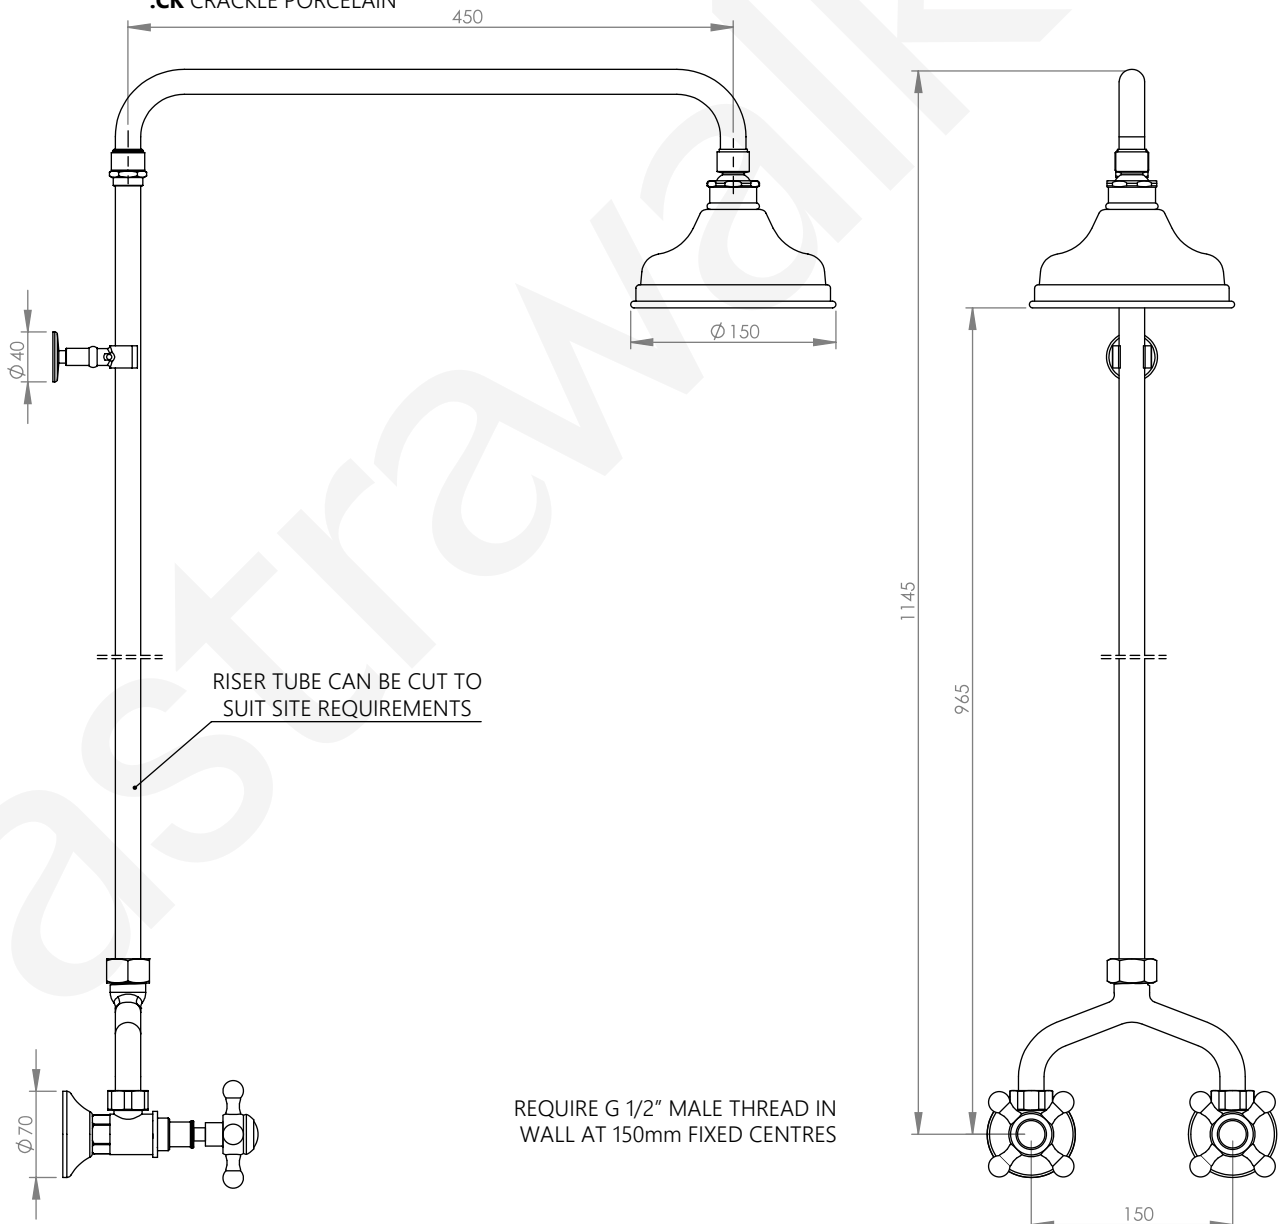

### SHOWER SET

3 STAR/9Lpm WELS RATING

STANDARD WITH METAL CROSS HANDLE  
OTHER LEVER HANDLE OPTIONS

AVAILABLE WITH:

**.ML** METAL LEVER

**.PL** WHITE PORCELAIN  
**.BL** BLACK PORCELAIN  
**.CK** CRACKLE PORCELAIN

**.CL** SWAROVSKI CRYSTAL

**.CC** CRYSTAL CROSS

200mm OVERHEAD ROSE  
A57.13.200

RISER TUBE CAN BE CUT TO  
SUIT SITE REQUIREMENTS

REQUIRE G 1/2" MALE THREAD IN  
WALL AT 150mm FIXED CENTRES