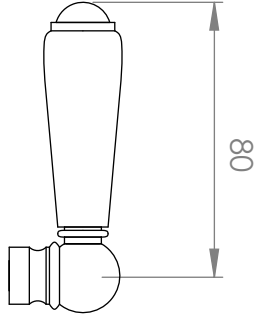

A57.12

SHOWER SET

3 STAR/9Lpm WELS RATING

STANDARD WITH METAL CROSS HANDLE
OTHER LEVER HANDLE OPTIONS

.ML METAL LEVER

.PL WHITE PORCELAIN
.BL BLACK PORCELAIN
.CK CRACKLE PORCELAIN

.CL SWAROVSKI CRYSTAL

.CC CRYSTAL CROSS