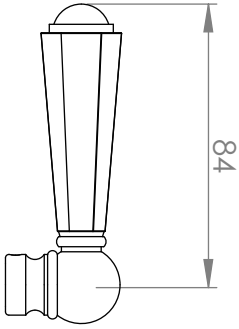

A57.12

SHOWER SET

3 STAR/9Lpm WELS RATING

STANDARD WITH METAL CROSS HANDLE
OTHER LEVER HANDLE OPTIONS

.ML METAL LEVER

.PL WHITE PORCELAIN
.BL BLACK PORCELAIN
.CK CRACKLE PORCELAIN

.CL SWAROVSKI CRYSTAL

.CC CRYSTAL CROSS