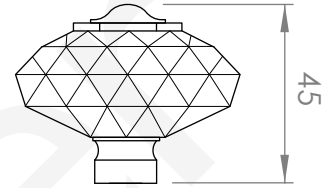

A57.12

SHOWER SET

3 STAR/9Lpm WELS RATING

STANDARD WITH METAL CROSS HANDLE
OTHER LEVER HANDLE OPTIONS

.ML METAL LEVER

.PL WHITE PORCELAIN
.BL BLACK PORCELAIN
.CK CRACKLE PORCELAIN

.CL SWAROVSKI CRYSTAL

.CC CRYSTAL CROSS