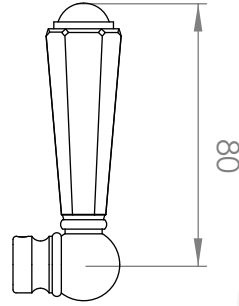

A57.12

SHOWER SET

3 STAR/9Lpm WELS RATING

STANDARD WITH METAL CROSS HANDLE
OTHER LEVER HANDLE OPTIONS

.ML METAL LEVER

.PL WHITE PORCELAIN
.BL BLACK PORCELAIN
.CK CRACKLE PORCELAIN

.CL SWAROVSKI CRYSTAL

.CC CRYSTAL CROSS