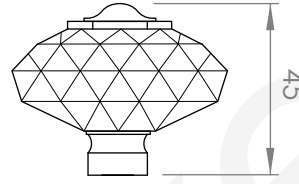

A57.11

SHOWER SET

3 STAR/9Lpm WELS RATING

STANDARD WITH METAL CROSS HANDLE
OTHER LEVER HANDLE OPTIONS

AVAILABLE WITH:

.ML METAL LEVER

.PL WHITE PORCELAIN
.BL BLACK PORCELAIN
.CK CRACKLE PORCELAIN

.CL SWAROVSKI CRYSTAL

.CC CRYSTAL CROSS

200mm OVERHEAD ROSE
A57.11.200