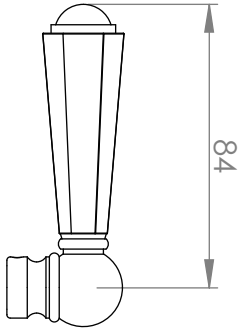

A57.11

SHOWER SET

3 STAR/9Lpm WELS RATING

STANDARD WITH METAL CROSS HANDLE
OTHER LEVER HANDLE OPTIONS

AVAILABLE WITH:

.ML METAL LEVER

.PL WHITE PORCELAIN
.BL BLACK PORCELAIN
.CK CRACKLE PORCELAIN

.CL SWAROVSKI CRYSTAL

.CC CRYSTAL CROSS

200mm OVERHEAD ROSE
A57.11.200