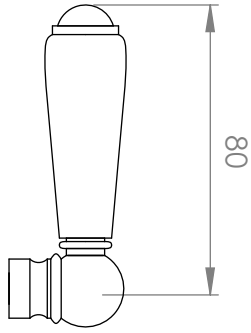

A57.11

SHOWER SET

3 STAR/9Lpm WELS RATING

STANDARD WITH METAL CROSS HANDLE
OTHER LEVER HANDLE OPTIONS

AVAILABLE WITH:

.ML METAL LEVER

.PL WHITE PORCELAIN
.BL BLACK PORCELAIN
.CK CRACKLE PORCELAIN

.CL SWAROVSKI CRYSTAL

.CC CRYSTAL CROSS

200mm OVERHEAD ROSE
A57.11.200