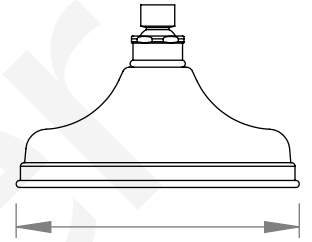

A57.11

SHOWER SET

3 STAR/9Lpm WELS RATING

STANDARD WITH METAL CROSS HANDLE
OTHER LEVER HANDLE OPTIONS

AVAILABLE WITH:

.ML METAL LEVER

.PL WHITE PORCELAIN
.BL BLACK PORCELAIN
.CK CRACKLE PORCELAIN

.CL SWAROVSKI CRYSTAL

.CC CRYSTAL CROSS

200mm OVERHEAD ROSE
A57.11.200