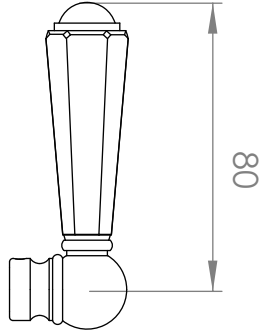

A57.11

SHOWER SET

3 STAR/9Lpm WELS RATING

STANDARD WITH METAL CROSS HANDLE
OTHER LEVER HANDLE OPTIONS

AVAILABLE WITH:

.ML METAL LEVER

.PL WHITE PORCELAIN
.BL BLACK PORCELAIN
.CK CRACKLE PORCELAIN

.CL SWAROVSKI CRYSTAL

.CC CRYSTAL CROSS

200mm OVERHEAD ROSE
A57.11.200