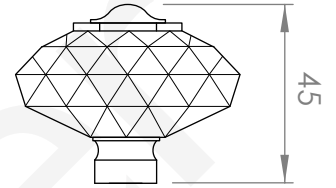

A57.10.11

SHOWER SET

3 STAR/9Lpm WELS RATING

STANDARD WITH METAL CROSS HANDLE
OTHER LEVER HANDLE OPTIONS

.ML METAL LEVER

.PL WHITE PORCELAIN
.BL BLACK PORCELAIN
.CK CRACKLE PORCELAIN

.CL SWAROVSKI CRYSTAL

.CC CRYSTAL CROSS