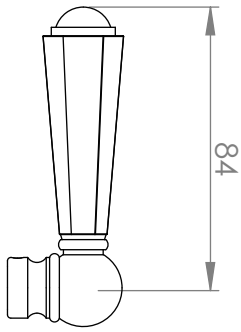

A57.10.11

SHOWER SET

3 STAR/9Lpm WELS RATING

STANDARD WITH METAL CROSS HANDLE
OTHER LEVER HANDLE OPTIONS

.ML METAL LEVER

.PL WHITE PORCELAIN
.BL BLACK PORCELAIN
.CK CRACKLE PORCELAIN

.CL SWAROVSKI CRYSTAL

.CC CRYSTAL CROSS