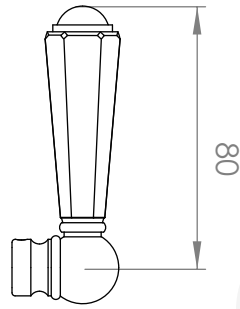

A57.10.11

SHOWER SET

3 STAR/9Lpm WELS RATING

STANDARD WITH METAL CROSS HANDLE
OTHER LEVER HANDLE OPTIONS

.ML METAL LEVER

.PL WHITE PORCELAIN
.BL BLACK PORCELAIN
.CK CRACKLE PORCELAIN

.CL SWAROVSKI CRYSTAL

.CC CRYSTAL CROSS