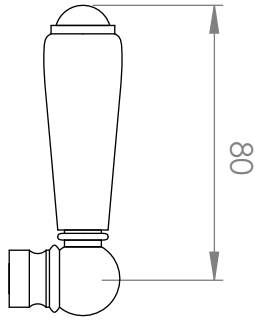

A57.10.11

SHOWER SET

3 STAR/9Lpm WELS RATING

STANDARD WITH METAL CROSS HANDLE
OTHER LEVER HANDLE OPTIONS

.ML METAL LEVER

.PL WHITE PORCELAIN
.BL BLACK PORCELAIN
.CK CRACKLE PORCELAIN

.CL SWAROVSKI CRYSTAL

.CC CRYSTAL CROSS